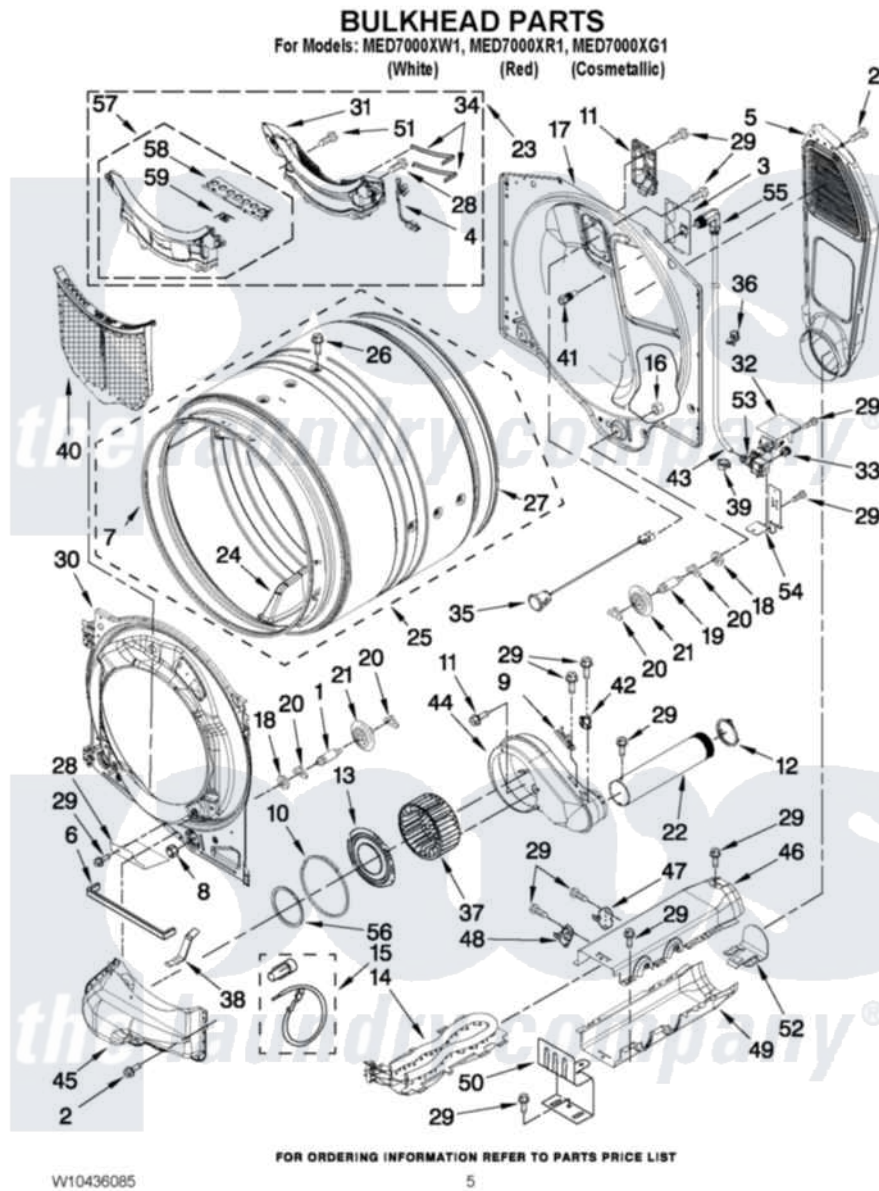

Maytag MED7000XW1 03 - BULKHEAD PARTS

Maytag [Residential Maytag MED7000XW1 Dryer Parts](#) Parts Diagram 03 - BULKHEAD PARTS
Click on the part number to view part

Item	Original Part Number	Replaced By	Status	Part Description
1	W10359271			Shaft, Drum Roller Threads
2	3390647	488729		Screw
3	W10249422			Nozzle, Bracket Rear
4	W10298258			Harness, Sensor
5	697354	3387911		Duct-Air
6	W10211950			Seal, Outlet Housing
7	W10273050			Seal, Drum Front
8	3934666	W10080210		Nut, 3/8 X 16
9	3392519			Thermal Limiter
10	697770			Seal, Cover Plate Blower Housing
11	W10208422			Rear Deflector
12	W10344699			Collar, Duct
13	W10211901			Collar Assembly
14	8544771			Heater Element
15	279457			Wire Kit, Terminal
16	W10001120	W10080190		Nut, 3/8-16