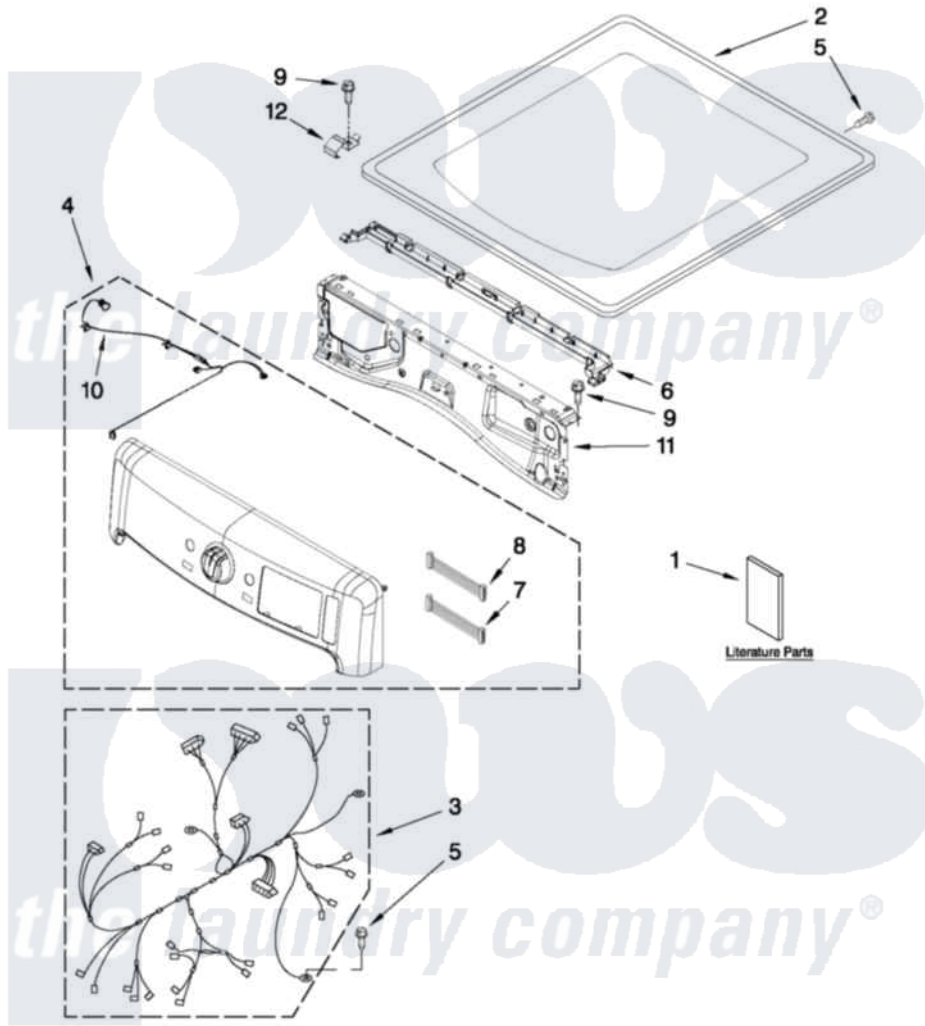

Maytag MED9000YG0 01 - TOP AND CONSOLE PARTS

MAYTAG

TOP AND CONSOLE PARTS

29" ELECTRIC DRYER

For Models: MED9000YW0, MED9000YR0, MED9000YG0
(White) (Red) (Cosmetallic)

FOR ORDERING INFORMATION REFER TO PARTS PRICE LIST

2-11 Printed in U.S.A. (L.T.) (eeb)

1

Part No. W10392680 Rev. A

Maytag Residential Maytag MED9000YG0 Dryer Parts Parts Diagram 01 - TOP AND CONSOLE PARTS

Click on the part number to view part

Item	Original Part Number	Replaced By	Status	Part Description
1	W10312952		Not Available	USE & CARE GUIDE
"	W10315512		Not Available	TECH SHEET
"	W10057363		Not Available	USE & CARE GUIDE (ENGLISH)
2	W10208383			Top
"	W10337792			Top
"	W10301057			Top
3	W10355893			Harness, Main
4	W10308730	W10392722		Panel, Console
"	W10362385	W10392724		Console Assembly
"	W10308732	W10392723		Panel, Console
5	693995			Screw, Hex Head
6	W10317570			Water Channel
7	W10309986			Cable, Jumper
8	W10309987			Cable, Jumper
9	3390647	488729		Screw
10	W10267833			Cable, Led User-Interface