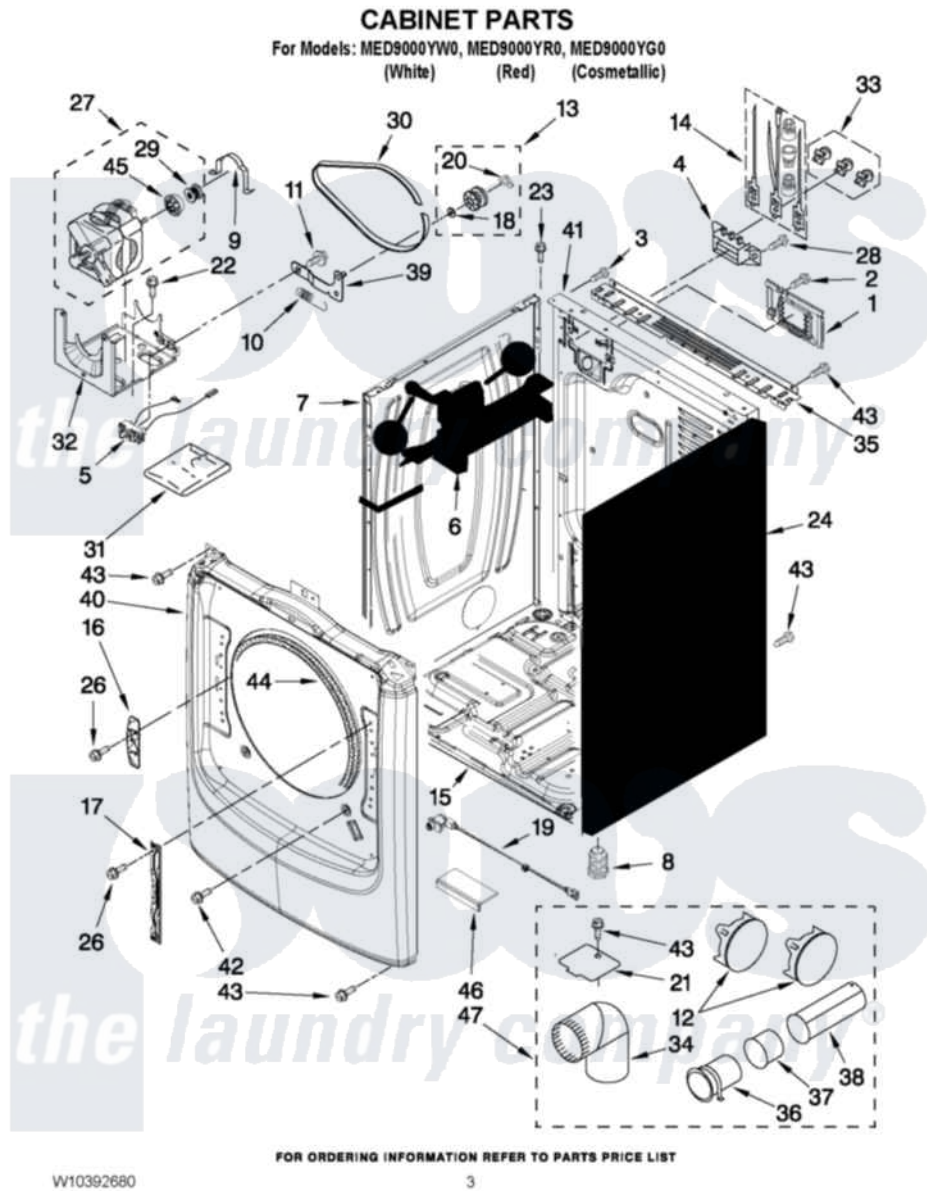

# Maytag MED9000YG0 02 - CABINET PARTS

Maytag [Residential Maytag MED9000YG0 Dryer Parts](#) Parts Diagram 02 - CABINET PARTS  
Click on the part number to view part

Item	Original Part Number	Replaced By	Status	Part Description
1	<a href="#">W10316167</a>			Cover,
2	3390814	<a href="#">90767</a>		Screw, 8A X 3/8 HeX Washer Head Tapping
3	8533974	<a href="#">4331106</a>		Screw, No.10-32 X 7/16
4	<a href="#">3397659</a>			Block, Terminal
5	W10246525	<a href="#">W10314253</a>		Switch, Assembly Broken Belt
6	<a href="#">W10259611</a>			Bracket, Control
7	<a href="#">W10192435</a>			Panel, Side
"	W10337789	<a href="#">W10468502</a>		Panel, Side
"	<a href="#">W10301058</a>			Panel, Side
8	3392100	<a href="#">49621</a>		Feet-Leveling
NI	<a href="#">279810</a>			Foot-Optional
9	<a href="#">660658</a>			Clamp, Motor Mounting 343481 685441
10	<a href="#">3387374</a>			Spring, Idler
11	<a href="#">3389420</a>			Retainer-Idler 1/4-20 X 1/16
12	<a href="#">49252</a>			Plug, Multivent