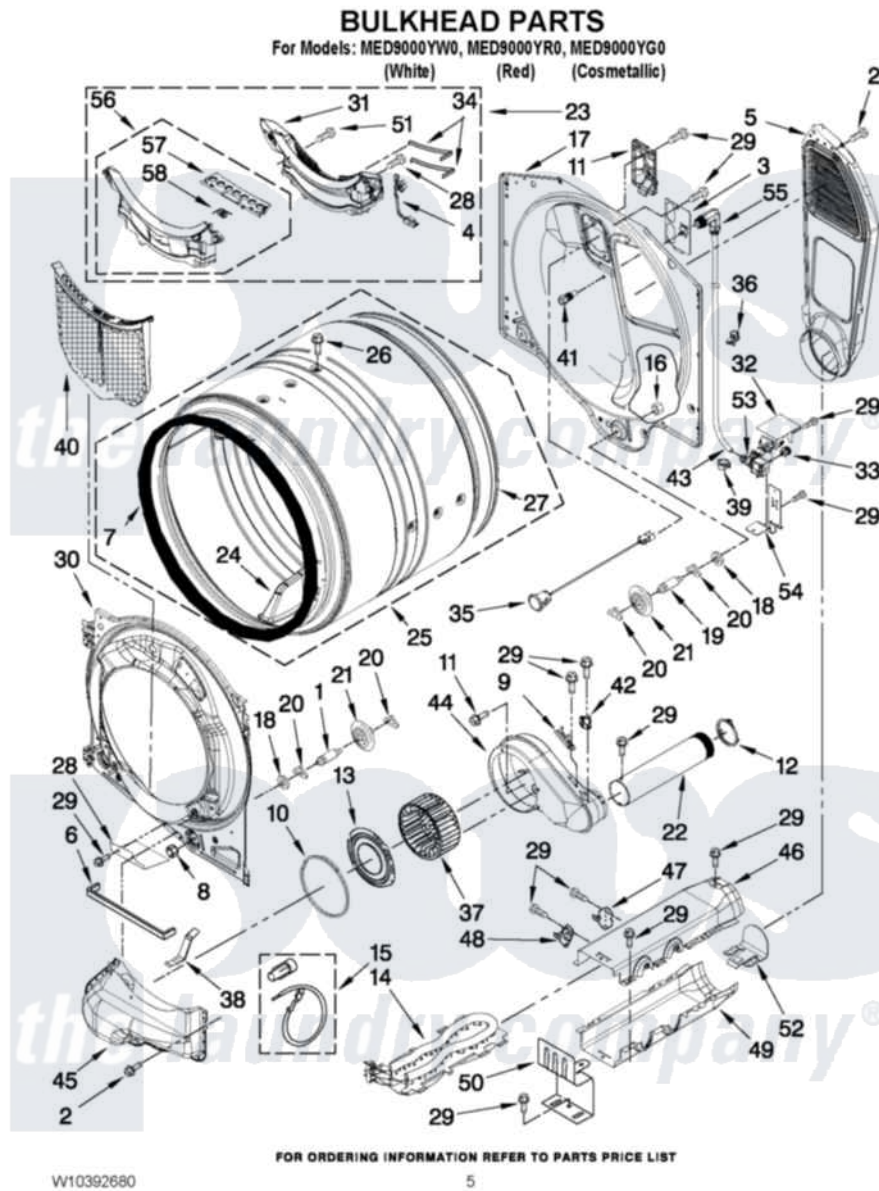

Maytag MED9000YG0 03 - BULKHEAD PARTS

Maytag [Residential Maytag MED9000YG0 Dryer Parts](#) Parts Diagram 03 - BULKHEAD PARTS
Click on the part number to view part

Item	Original Part Number	Replaced By	Status	Part Description
1	W10359271			Shaft, Drum Roller Threads
2	3390647	488729		Screw
3	W10249422			Nozzle, Bracket Rear
4	W10298258			Harness, Sensor
5	697354	3387911		Duct-Air
6	W10211950			Seal, Outlet Housing
7	W10273050			Seal, Drum Front
8	3934666	W10080210		Nut, 3/8 X 16
9	3392519			Thermal Limiter
10	697770			Seal, Cover Plate Blower Housing
11	W10208422			Rear Deflector
12	W10344699			Collar, Duct
13	W10211901			Collar Assembly
14	8544771			Heater Element
15	279457			Wire Kit, Terminal
16	W10001120	W10080190		Nut, 3/8-16