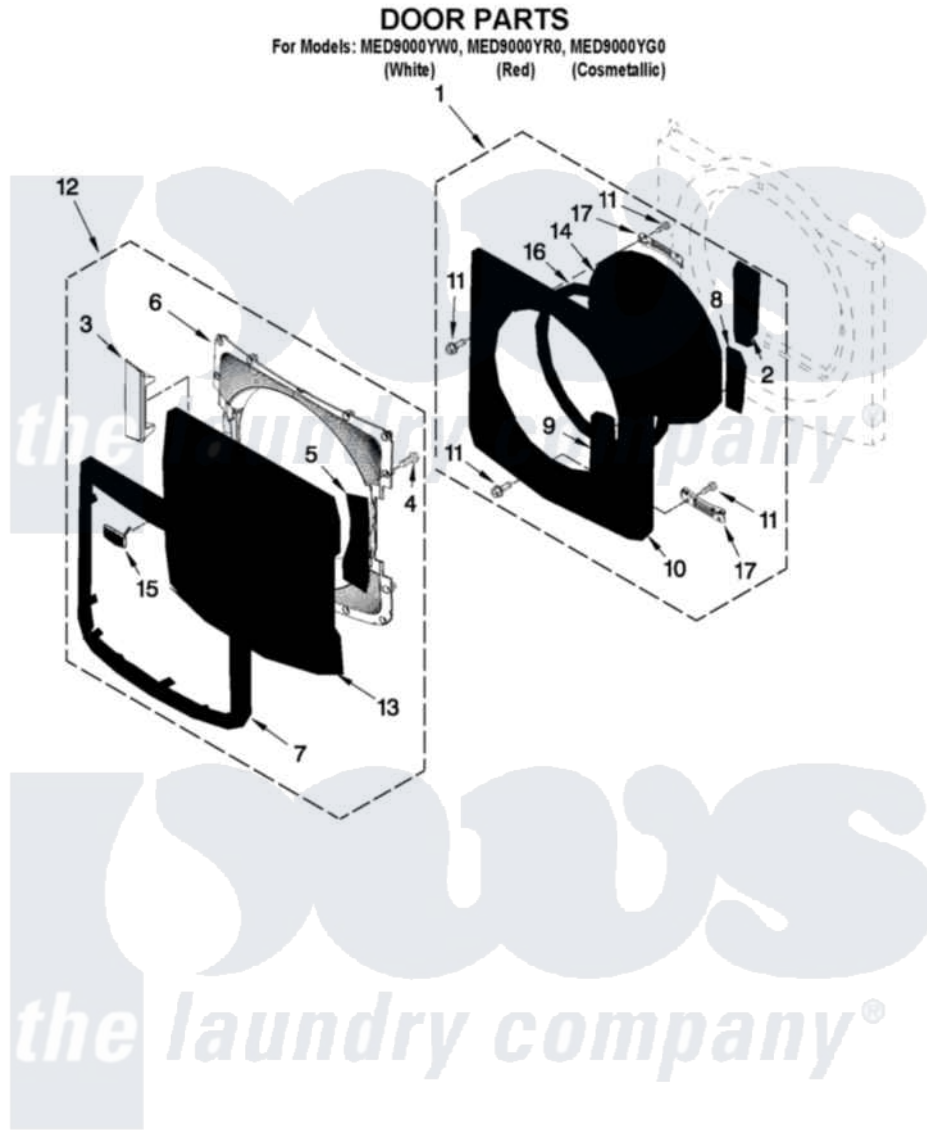

Maytag MED9000YG0 04 - DOOR PARTS

W10392680

FOR ORDERING INFORMATION REFER TO PARTS PRICE LIST

7

Maytag [Residential Maytag MED9000YG0 Dryer Parts](#) Parts Diagram 04 - DOOR PARTS
Click on the part number to view part

Item	Original Part Number	Replaced By	Status	Part Description
1	W10272387			Door Assembly Inner
2	W10208414			Door Hinge Assembly
3	W10272398			Door Handle
4	9742177			Screw, 8-18 X .625
5	W10272400			Door Plug
6	W10272392			Door-Intermediate
7	W10272390			Trim Door
8	W10208254			Door Inner Screw, 10-32 X 1/2
9	W10272404			Cover, Door Catch
10	W10285652			Inner Door
11	W10288126			Screw, 10-32 X 1/2
12	W10272389			Door, Outer Assembly
13	W10272391			Screen, Outer Door
14	W10208417			Window Inner Door
15	W10316087			Badge Assembly
16	W10208417			Window Inner Door