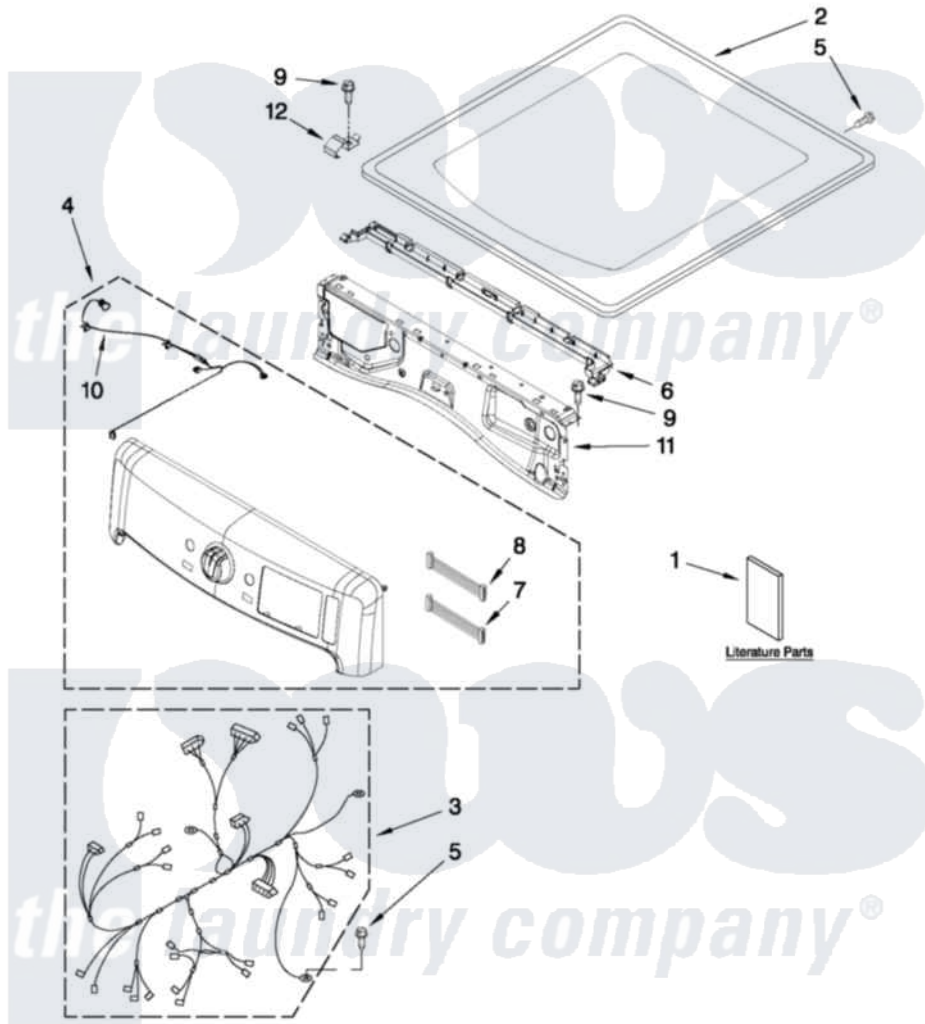

Maytag MED9000YG1 01 - TOP AND CONSOLE PARTS

MAYTAG

TOP AND CONSOLE PARTS

29" ELECTRIC DRYER

For Models: MED9000YW1, MED9000YR1, MED9000YG1
(White) (Red) (Cosmetallic)

FOR ORDERING INFORMATION REFER TO PARTS PRICE LIST

7-11 Printed in U.S.A. (JLP)(bay)

1

Part No. W10435619 Rev. A

Maytag Residential Maytag MED9000YG1 Dryer Parts Parts Diagram 01 - TOP AND CONSOLE PARTS

Click on the part number to view part

Item	Original Part Number	Replaced By	Status	Part Description
1	W10312952		Not Available	USE & CARE GUIDE
"	W10315512		Not Available	TECH SHEET
"	W10423118		Not Available	INSTALLATION, INSTRUCTION
2	W10208383			Top
"	W10337792			Top
"	W10301057			Top
3	W10355893			Harness, Main
4	W10392722			Panel, Console
"	W10392724			Console Assembly
"	W10392723			Panel, Console
5	693995			Screw, Hex Head
6	W10317570			Water Channel
7	W10309986			Cable, Jumper
8	W10309987			Cable, Jumper
9	3390647	488729		Screw
10	W10267833			Cable, Led User-Interface