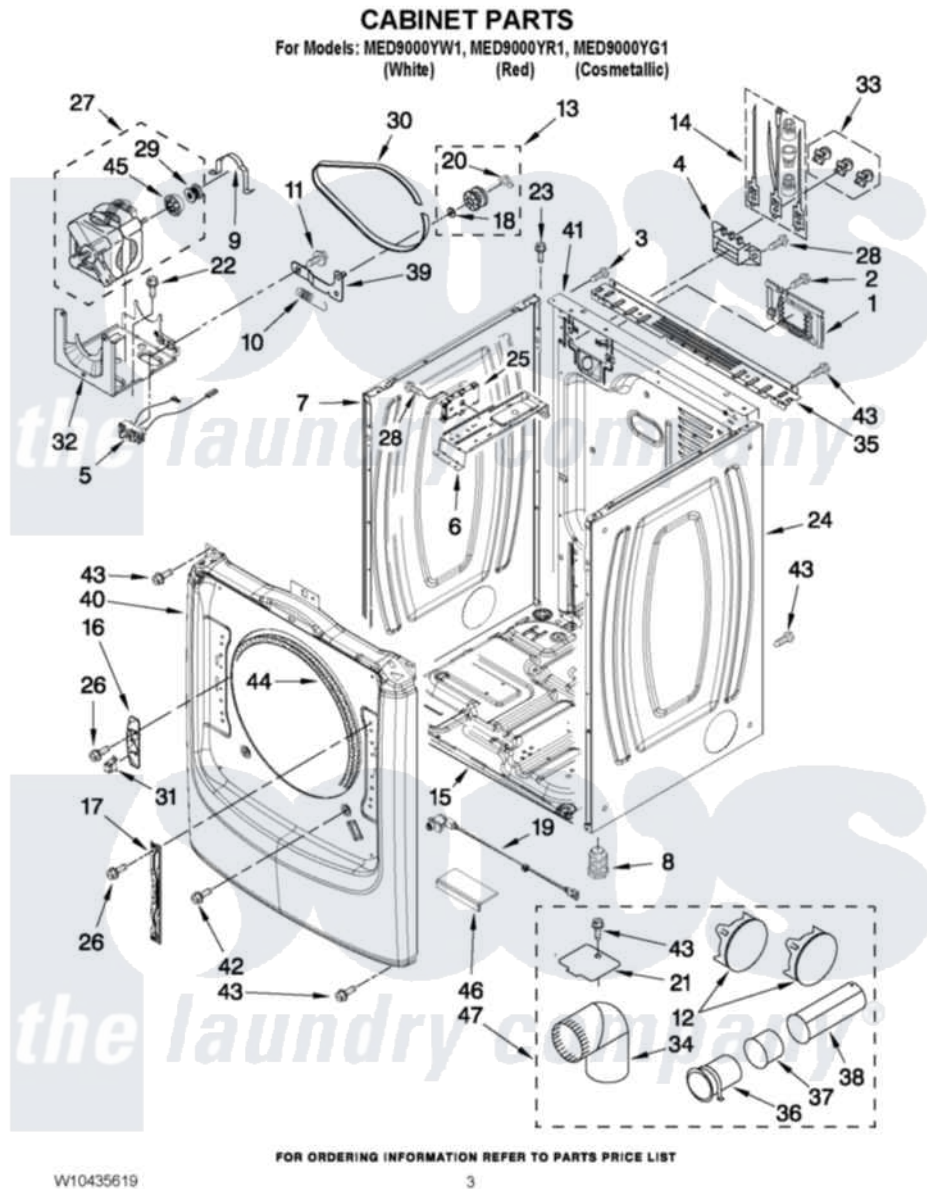

# Maytag MED9000YG1 02 - CABINET PARTS

W10435619

3

Maytag [Residential Maytag MED9000YG1 Dryer Parts](#) Parts Diagram 02 - CABINET PARTS  
Click on the part number to view part

Item	Original Part Number	Replaced By	Status	Part Description
1	<a href="#">W10316167</a>			Cover,
2	3390814	<a href="#">90767</a>		Screw, 8A X 3/8 HeX Washer Head Tapping
3	8533974	<a href="#">4331106</a>		Screw, No.10-32 X 7/16
4	<a href="#">3397659</a>			Block, Terminal
5	W10246525	<a href="#">W10314253</a>		Switch, Assembly Broken Belt
6	<a href="#">W10259611</a>			Bracket, Control
7	<a href="#">W10192435</a>			Panel, Side
"	W10337789	<a href="#">W10468502</a>		Panel, Side
"	<a href="#">W10301058</a>			Panel, Side
8	3392100	<a href="#">49621</a>		Feet-Leveling
NI	<a href="#">279810</a>			Foot-Optional
9	<a href="#">W10121316</a>			Plug, Multivent
10	<a href="#">3387374</a>			Spring, Idler
11	<a href="#">3389420</a>			Retainer-Idler 1/4-20 X 1/16
12	<a href="#">49252</a>			Plug, Multivent
"	W10151499	<a href="#">W10404617</a>		Plug, Multivent