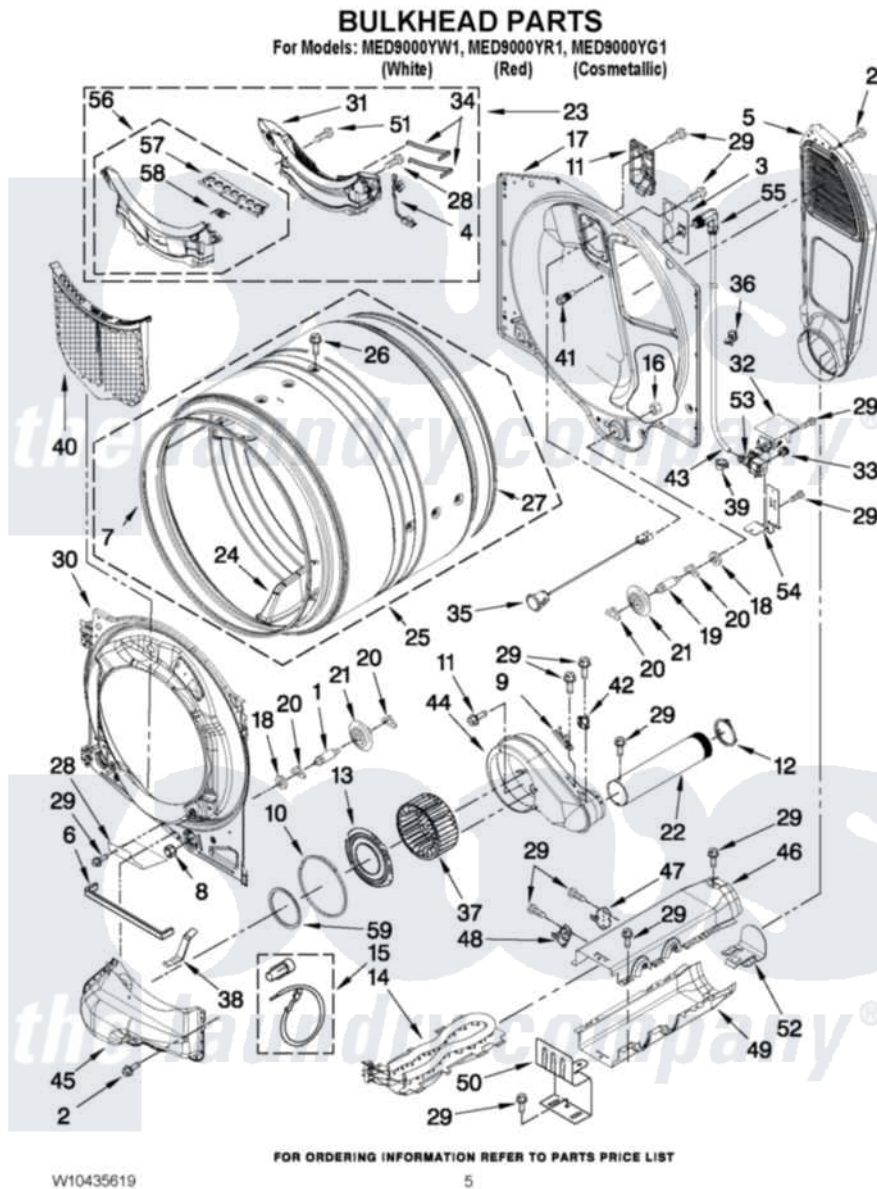

Maytag MED9000YG1 03 - BULKHEAD PARTS

Maytag [Residential Maytag MED9000YG1 Dryer Parts](#) Parts Diagram 03 - BULKHEAD PARTS
Click on the part number to view part

Item	Original Part Number	Replaced By	Status	Part Description
1	W10359271			Shaft, Drum Roller Threads
2	3390647	488729		Screw
3	W10249422			Nozzle, Bracket Rear
4	W10298258			Harness, Sensor
5	697354	3387911		Duct-Air
6	W10211950			Seal, Outlet Housing
7	W10273050			Seal, Drum Front
8	3934666	W10080210		Nut, 3/8 X 16
9	3392519			Thermal Limiter
10	697770			Seal, Cover Plate Blower Housing
11	W10208422			Rear Deflector
12	W10344699			Collar, Duct
13	W10211901			Collar Assembly
14	8544771			Heater Element
15	279457			Wire Kit, Terminal
16	W10001120	W10080190		Nut, 3/8-16