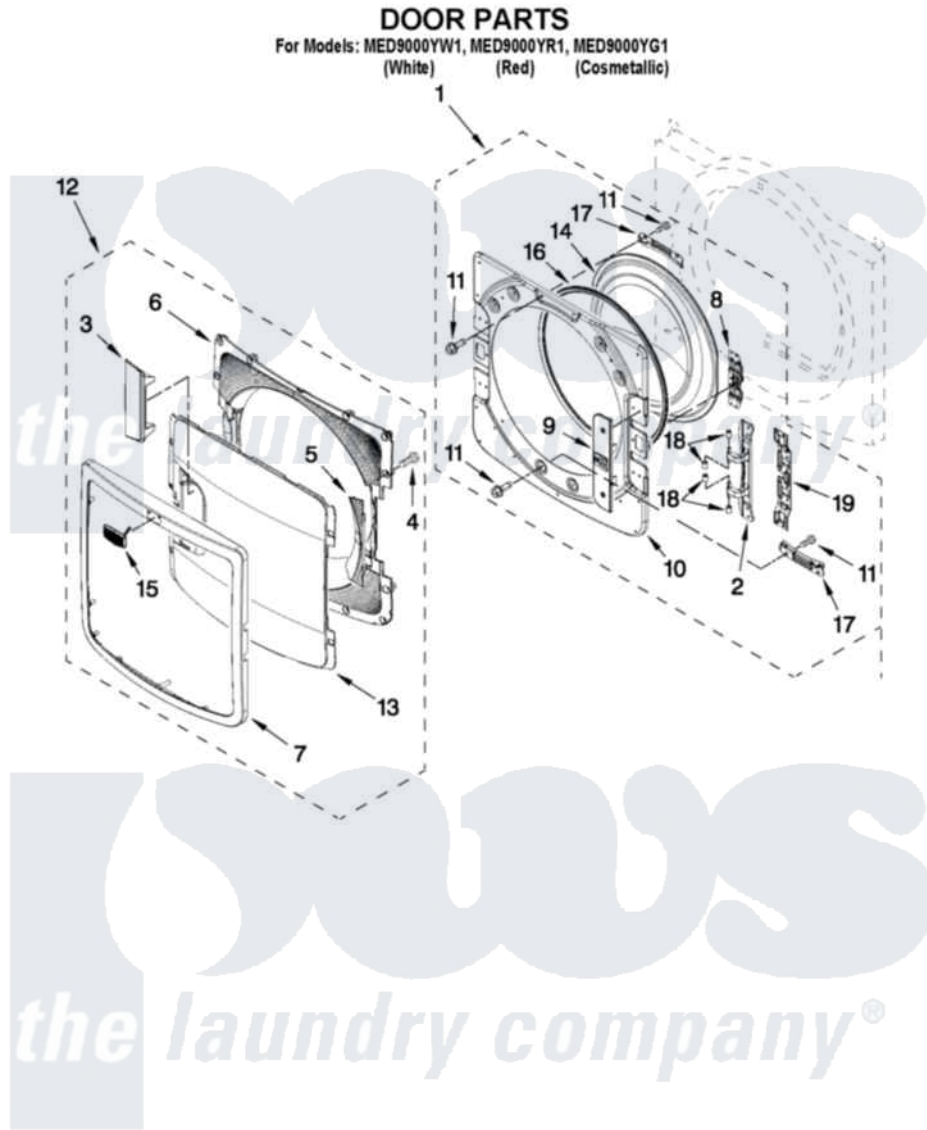

# Maytag MED9000YG1 04 - DOOR PARTS

W10435619

FOR ORDERING INFORMATION REFER TO PARTS PRICE LIST

7

Maytag [Residential Maytag MED9000YG1 Dryer Parts](#) Parts Diagram 04 - DOOR PARTS  
Click on the part number to view part

Item	Original Part Number	Replaced By	Status	Part Description
1	<a href="#">W10272387</a>			Door Assembly Inner
2	<a href="#">W10208415</a>			Hinge Base
3	<a href="#">W10272398</a>			Door Handle
4	<a href="#">9742177</a>			Screw, 8-18 X .625
5	<a href="#">W10272400</a>			Door Plug
6	<a href="#">W10272392</a>			Door-Intermediate
7	<a href="#">W10272390</a>			Trim Door
8	<a href="#">W10208254</a>			Door Inner Screw, 10-32 X 1/2
9	<a href="#">W10272404</a>			Cover, Door Catch
10	<a href="#">W10285652</a>			Inner Door
11	<a href="#">W10288126</a>			Screw, 10-32 X 1/2
12	<a href="#">W10272389</a>			Door, Outer Assembly
13	<a href="#">W10272391</a>			Screen, Outer Door
14	<a href="#">W10208417</a>			Window Inner Door
15	<a href="#">W10316087</a>			Badge Assembly
16	<a href="#">W10208417</a>			Window Inner Door

17 [W10208252](#)  
18 [W10208398](#)  
19 [W10208419](#)

Bracket, Glass  
Cap, Hinge  
Plate, Hinge Retainer