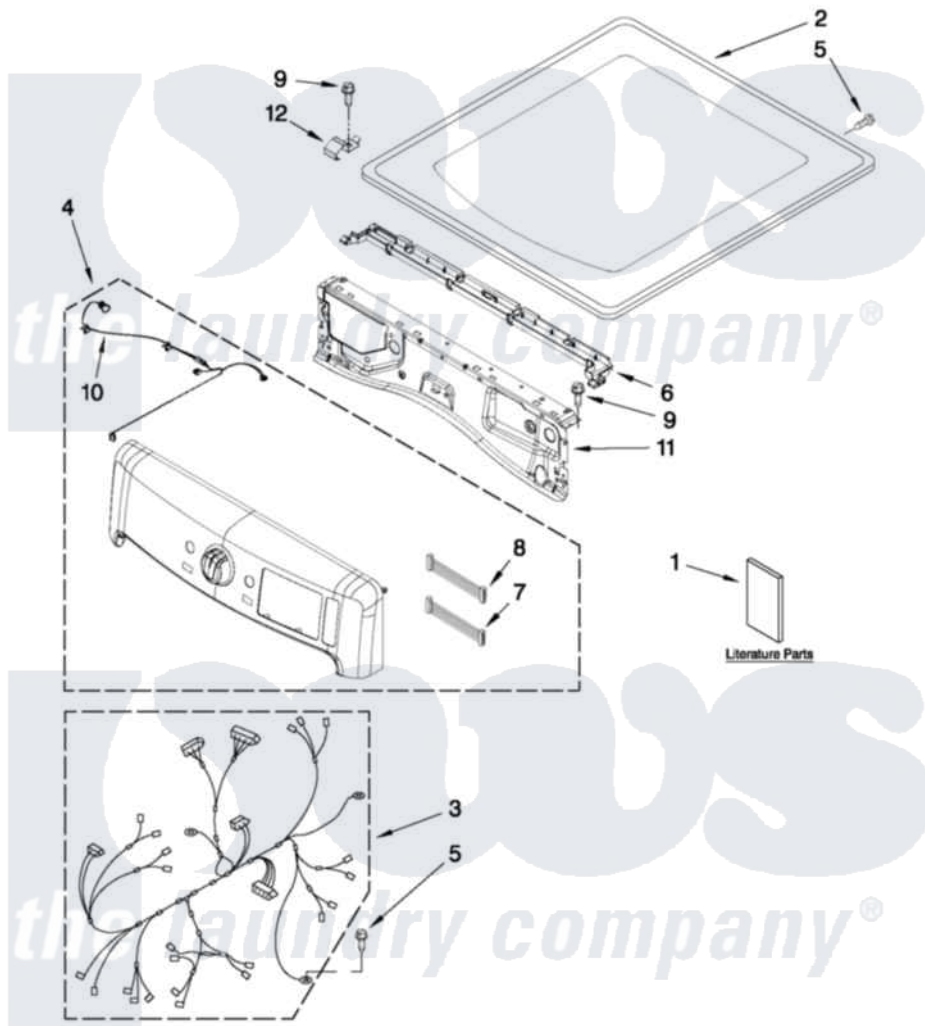

# Maytag MED9000YG2 01 - TOP AND CONSOLE PARTS

**MAYTAG**

## TOP AND CONSOLE PARTS

29" ELECTRIC DRYER

For Models: MED9000YW2, MED9000YG2  
(White) (Cosmetallic)

FOR ORDERING INFORMATION REFER TO PARTS PRICE LIST

4-12 Printed in U.S.A. (BMN)(bay)

1

Part No. W10495915 Rev. A

Maytag [Residential Maytag MED9000YG2 Dryer Parts](#) Parts Diagram 01 - TOP AND CONSOLE PARTS

[Click on the part number to view part](#)

Item	Original Part Number	Replaced By	Status	Part Description
1	W10312952		Not Available	USE & CARE GUIDE
"	W10420006		Not Available	TECH SHEET
"	W10423118		Not Available	INSTALLATION, INSTRUCTION
2	<a href="#">W10208383</a>			Top
"	<a href="#">W10301057</a>			Top
3	<a href="#">W10441586</a>			Harness, Main
4	<a href="#">W10464661</a>			Console Assembly
"	<a href="#">W10464662</a>			Console Assembly
5	<a href="#">693995</a>			Screw, Hex Head
6	<a href="#">W10317570</a>			Water Channel
7	<a href="#">W10309986</a>			Cable, Jumper
8	<a href="#">W10309987</a>			Cable, Jumper
9	3390647	<a href="#">488729</a>		Screw
10	W10450060		Not Available	CABLE, USER INTERFACE
11	<a href="#">W10208198</a>			Bracket, Console
12	<a href="#">W10317566</a>			Spring, Clip Water Channel