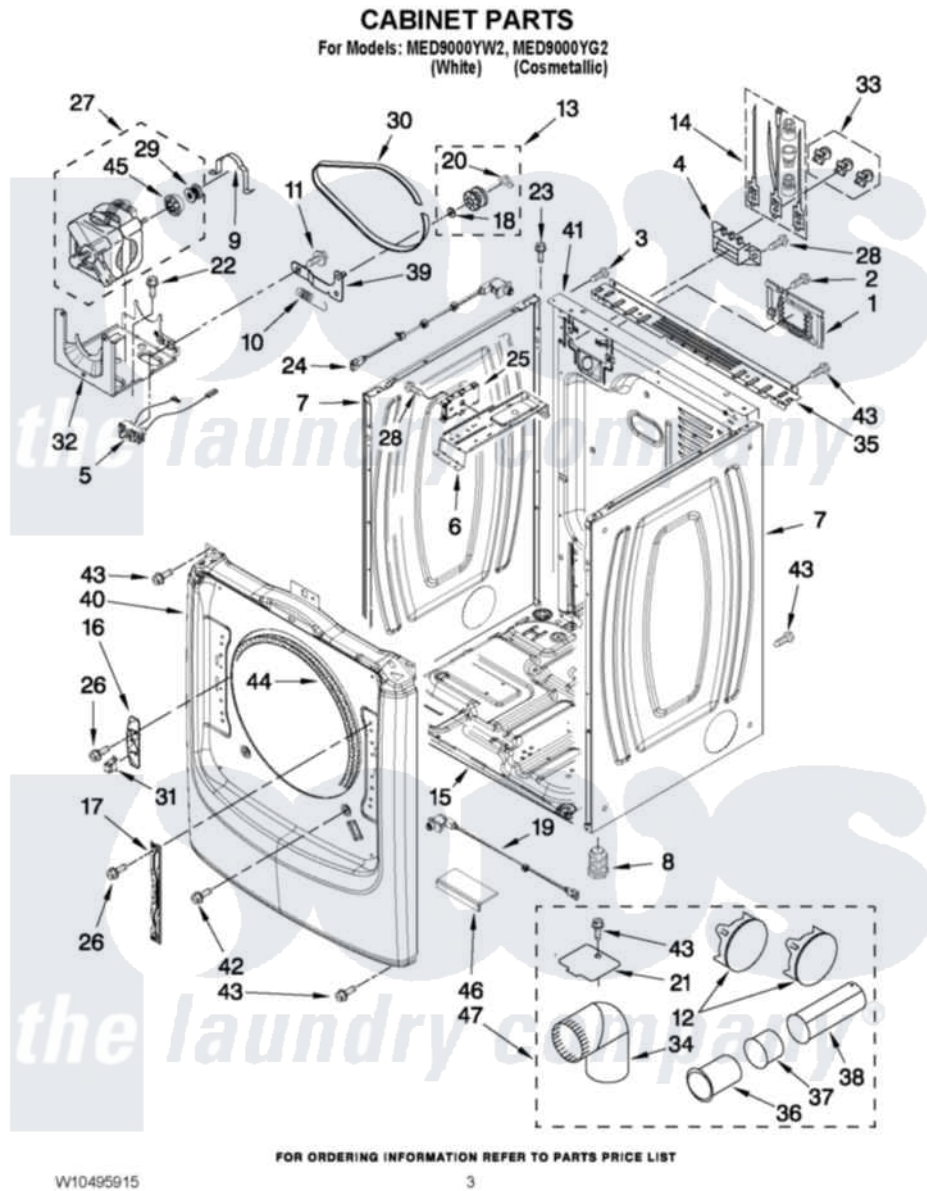

Maytag MED9000YG2 02 - CABINET PARTS

Maytag Residential Maytag MED9000YG2 Dryer Parts Parts Diagram 02 - CABINET PARTS
Click on the part number to view part

Item	Original Part Number	Replaced By	Status	Part Description
1	W10316167			Cover,
2	3390631			Screw, 10-16 X 3/8
3	8533974	4331106		Screw, No.10-32 X 7/16
4	3397659			Block, Terminal
5	W10411936			Switch, Broken Belt
6	W10259611			Bracket, Control
7	W10468495			Panel, Side
"	W10468501			Panel, Side
8	3392100	49621		Feet-Leveling
NI	279810			Foot-Optional
9	W10121316			Plug, Multivent
10	3387374			Spring, Idler
11	3389420			Retainer-Idler 1/4-20 X 1/16
12	W10404617			Plug, Multivent
13	3388672	279640		Pulley-Idr
14	279318			Terminal Tinned And Brass Panel

15	8565046		(BROKEN BELT BASE, CABINET SWITCH)
16	W10208250		Strike, Door
17	W10315109		Bracket, Door Hinge
18	W10121334		Washer, Thrust
19	W10295361		Assembly, Door Switch
20	690997		Washer, Thrust
21	W10354249		Plate, Cover
22	343641	681414	Screw, 10AB X 1/2
23	3393008	308685	Side Trim)
24	W10318609		Switch, Assembly Door
25	W10378252		Control Board
26	W10288126		Screw, 10-32 X 1/2
27	W10396038		Motor Assembly 60 Hz
28	90767		Screw, 8A X 3/8 HeX Washer Head Tapping
29	3389729		Pulley, Motor
30	W10112954		Belt, Drive
31	W10208401		Spring Catch Assembly
32	W10242878		Bracket, Motor Mounting
33	279393		Terminal Block Screw Kit
34	49026		4" - 90° Elbow
35	W10208382		Bracket, Rear Dryer
36	8563747		Exhaust Pipe Medium Pipe
37	W10331278		Exhaust Pipe
38	8563749		Exhaust Pipe
39	3388674	W10118756	Idler Bracket
40	W10464575		Front Panel
"	W10464576		Front Panel
41	W10487430		Panel, Rear
42	3357011	308685	Side Trim)
43	3390647	488729	Screw
44	3387242		Seal, Front Panel
45	3393657		Restrainer, Belt
46	W10215725		Cover, Door Switch
NI	W10186596	W10470674	Dryer Exhaust Kit