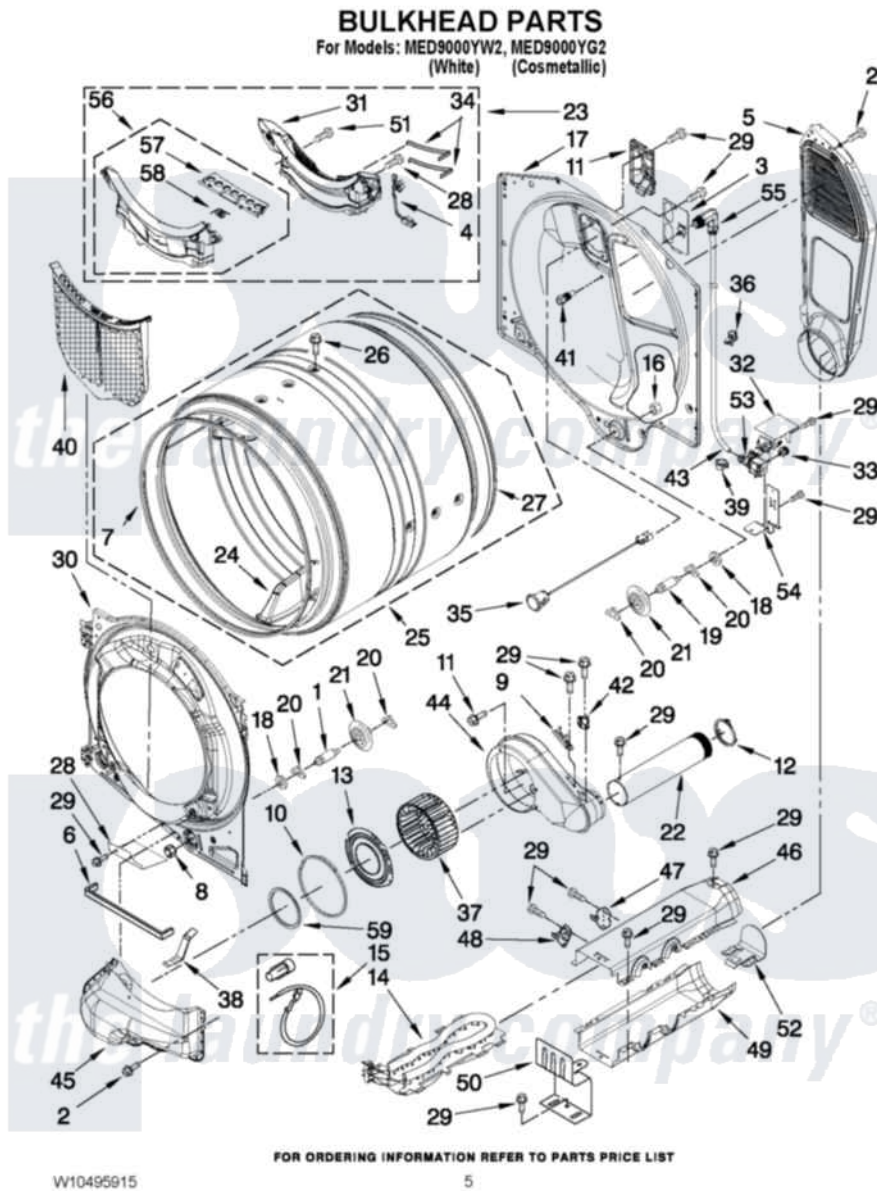

Maytag MED9000YG2 03 - BULKHEAD PARTS

Maytag [Residential Maytag MED9000YG2 Dryer Parts](#) Parts Diagram 03 - BULKHEAD PARTS
Click on the part number to view part

Item	Original Part Number	Replaced By	Status	Part Description
1	W10359271			Shaft, Drum Roller Threads
2	3390647	488729		Screw
3	W10249422			Nozzle, Bracket Rear
4	W10298258			Harness, Sensor
5	697354	3387911		Duct-Air
6	W10211950			Seal, Outlet Housing
7	W10273050			Seal, Drum Front
8	3934666	W10080210		Nut, 3/8 X 16
9	3392519			Thermal Limiter
10	697770			Seal, Cover Plate Blower Housing
11	W10208422			Rear Deflector
12	W10344699			Collar, Duct
13	W10211901			Collar Assembly
14	8544771			Heater Element
15	279457			Wire Kit, Terminal
16	W10001120	W10080190		Nut, 3/8-16