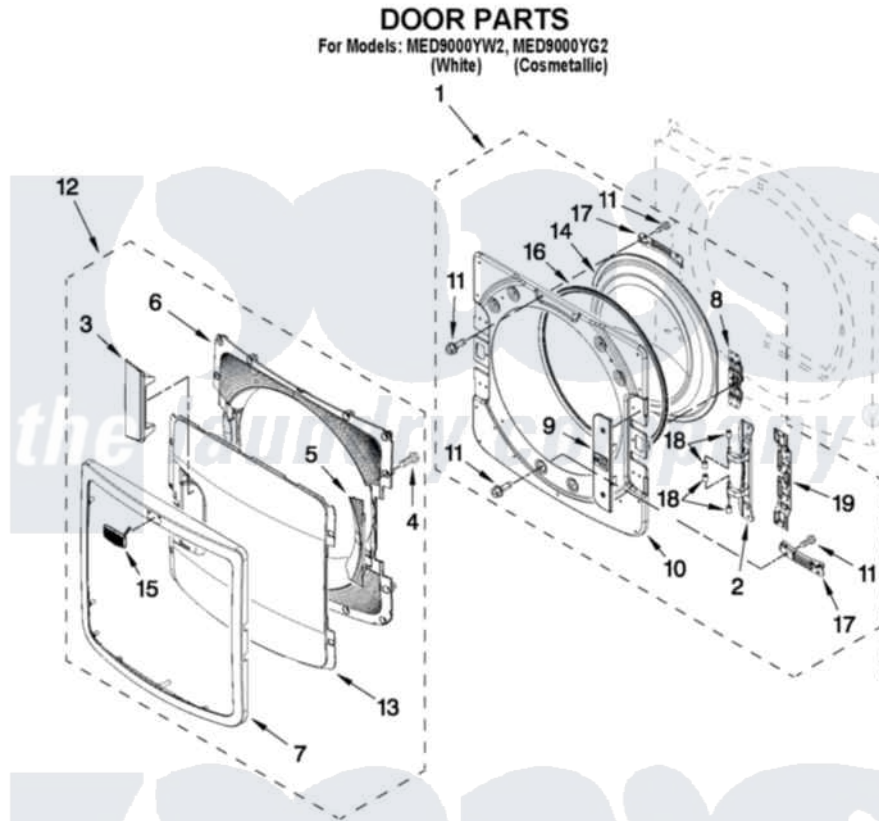

Maytag MED9000YG2 04 - DOOR PARTS

FOR ORDERING INFORMATION REFER TO PARTS PRICE LIST

7

W10495915

[Maytag Residential Maytag MED9000YG2 Dryer Parts](#) Parts Diagram 04 - DOOR PARTS
Click on the part number to view part

Item	Original Part Number	Replaced By	Status	Part Description
1	W10272387			Door Assembly Inner
2	W10208415			Hinge Base
3	W10272398			Door Handle
4	9742177			Screw, 8-18 X .625
5	W10272400			Door Plug
6	W10272392			Door-Intermediate
7	W10272390			Trim Door
8	W10208254			Door Inner Screw, 10-32 X 1/2
9	W10272404			Cover, Door Catch
10	W10285652			Inner Door
11	W10288126			Screw, 10-32 X 1/2
12	W10272389			Door, Outer Assembly
13	W10272391			Screen, Outer Door
14	W10208417			Window Inner Door
15	W10316087			Badge Assembly
16	W10208417			Window Inner Door