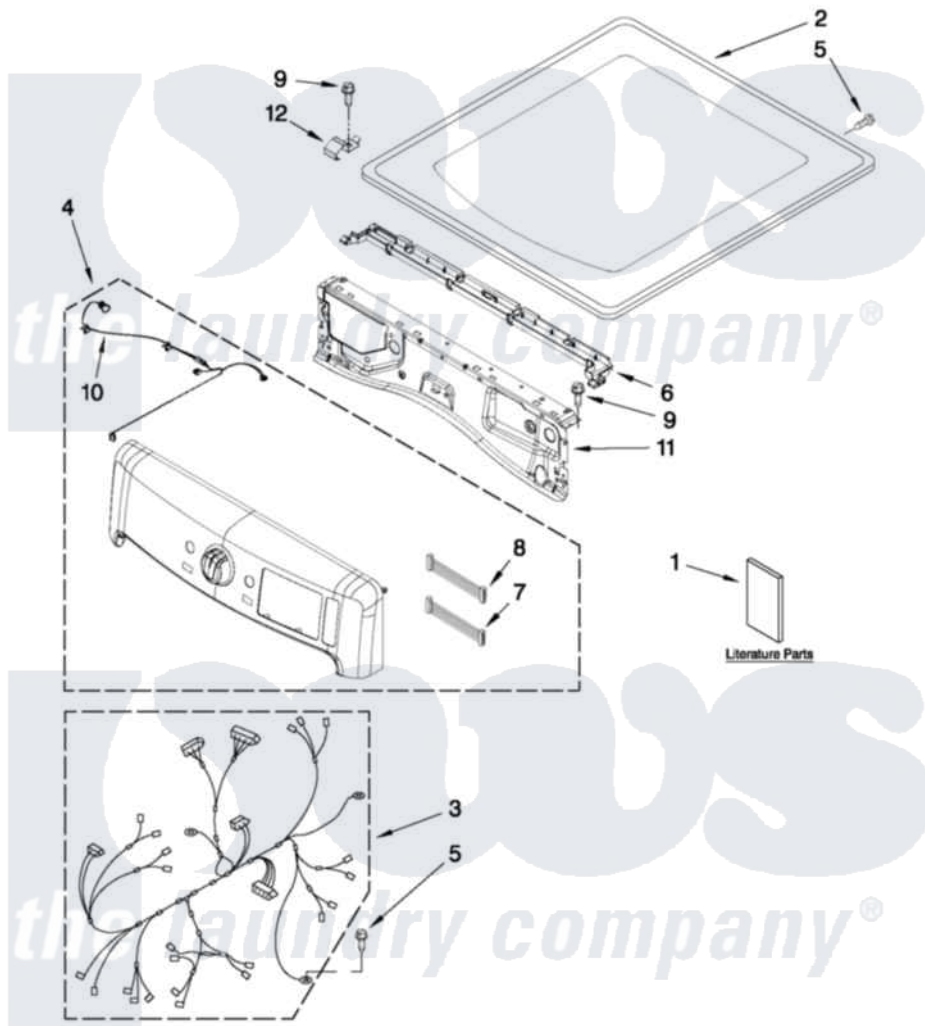

Maytag MED9000YR0 01 - TOP AND CONSOLE PARTS

MAYTAG

TOP AND CONSOLE PARTS

29" ELECTRIC DRYER

For Models: MED9000YW0, MED9000YR0, MED9000YG0
(White) (Red) (Cosmetallic)

FOR ORDERING INFORMATION REFER TO PARTS PRICE LIST

2-11 Printed in U.S.A. (L.T.) (eeb)

1

Part No. W10392680 Rev. A

Maytag [Residential Maytag MED9000YR0 Dryer Parts](#) Parts Diagram 01 - TOP AND CONSOLE PARTS

[Click on the part number to view part](#)

Item	Original Part Number	Replaced By	Status	Part Description
1	W10312952		Not Available	USE & CARE GUIDE
"	W10315512		Not Available	TECH SHEET
"	W10057363		Not Available	USE & CARE GUIDE (ENGLISH)
2	W10208383			Top
"	W10337792			Top
"	W10301057			Top
3	W10355893			Harness, Main
4	W10308730	W10392722		Panel, Console
"	W10362385	W10392724		Console Assembly
"	W10308732	W10392723		Panel, Console
5	693995			Screw, Hex Head
6	W10317570			Water Channel
7	W10309986			Cable, Jumper
8	W10309987			Cable, Jumper
9	3390647	488729		Screw
10	W10267833			Cable, Led User-Interface