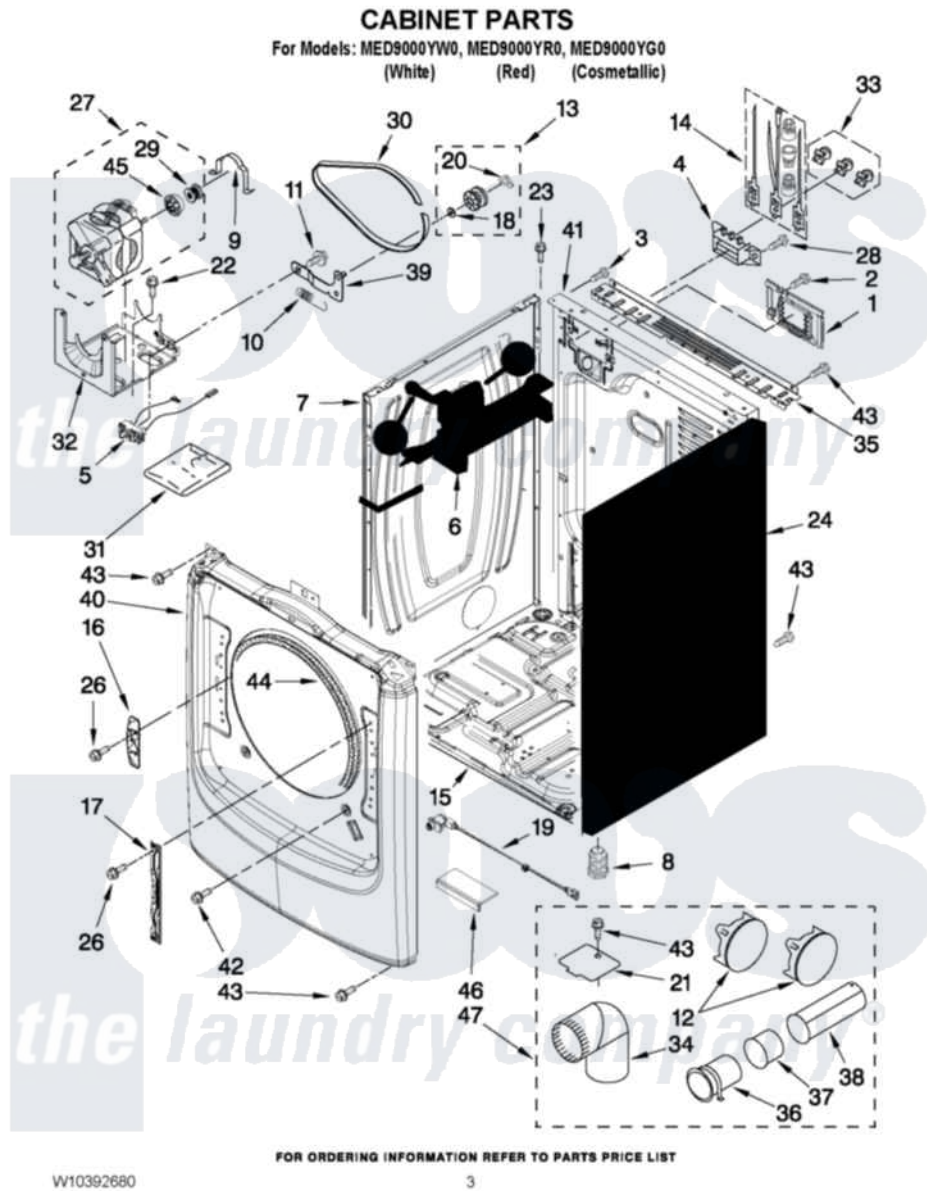

Maytag MED9000YR0 02 - CABINET PARTS

Maytag [Residential Maytag MED9000YR0 Dryer Parts](#) Parts Diagram 02 - CABINET PARTS
Click on the part number to view part

Item	Original Part Number	Replaced By	Status	Part Description
1	W10316167			Cover,
2	3390814	90767		Screw, 8A X 3/8 HeX Washer Head Tapping
3	8533974	4331106		Screw, No.10-32 X 7/16
4	3397659			Block, Terminal
5	W10246525	W10314253		Switch, Assembly Broken Belt
6	W10259611			Bracket, Control
7	W10192435			Panel, Side
"	W10337789	W10468502		Panel, Side
"	W10301058			Panel, Side
8	3392100	49621		Feet-Leveling
NI	279810			Foot-Optional
9	660658			Clamp, Motor Mounting 343481 685441
10	3387374			Spring, Idler
11	3389420			Retainer-Idler 1/4-20 X 1/16
12	49252			Plug, Multivent

"	W10151499	W10404617	Plug, Multivent
13	3388672	279640	Pulley-ldr
14	279318		Terminal Tinned And Brass Panel
15	8565046		(BROKEN BELT BASE, CABINET SWITCH)
16	W10208250		Strike, Door
17	W10315109		Bracket, Door Hinge
18	W10121334		Washer, Thrust
19	W10295361		Assembly, Door Switch
20	690997		Washer, Thrust
21	8066115	3394331	Plate Cover
22	343641	681414	Screw, 10AB X 1/2
23	3393008	308685	Side Trim)
24	W10192446		Panel, Side
"	W10337790	W10468502	Panel, Side
"	W10301059		Panel, Side
25	W10378252		Control Board
26	W10288126		Screw, 10-32 X 1/2
27	W10356941		Motor, Assembly 60 Hz
28	90767		Screw, 8A X 3/8 HeX Washer Head Tapping
29	3389729		Pulley, Motor
30	W10112954		Belt, Drive
31	W10298318RP		Paint, Bulk
32	W10242878		Bracket, Motor Mounting
33	279393		Terminal Block Screw Kit
34	49026		4" - 90° Elbow
35	W10208382		Bracket, Rear Dryer
36	8563747		Exhaust Pipe Medium Pipe
37	8563750		Exhaust Pipe
38	8563749		Exhaust Pipe
39	3388674	W10118756	Idler Bracket
40	W10294349		Panel, Front
"	W10337786		Panel, Front
"	W10301067		Panel, Front
41	W10247569		Panel, Rear
42	3357011	308685	Side Trim)
43	3390647	488729	Screw
44	3387242		Seal, Front Panel
45	3393657		Restrainer, Belt
46	W10215725		Cover, Door Switch
NI	W10331132		Dryer Exhaust Kit