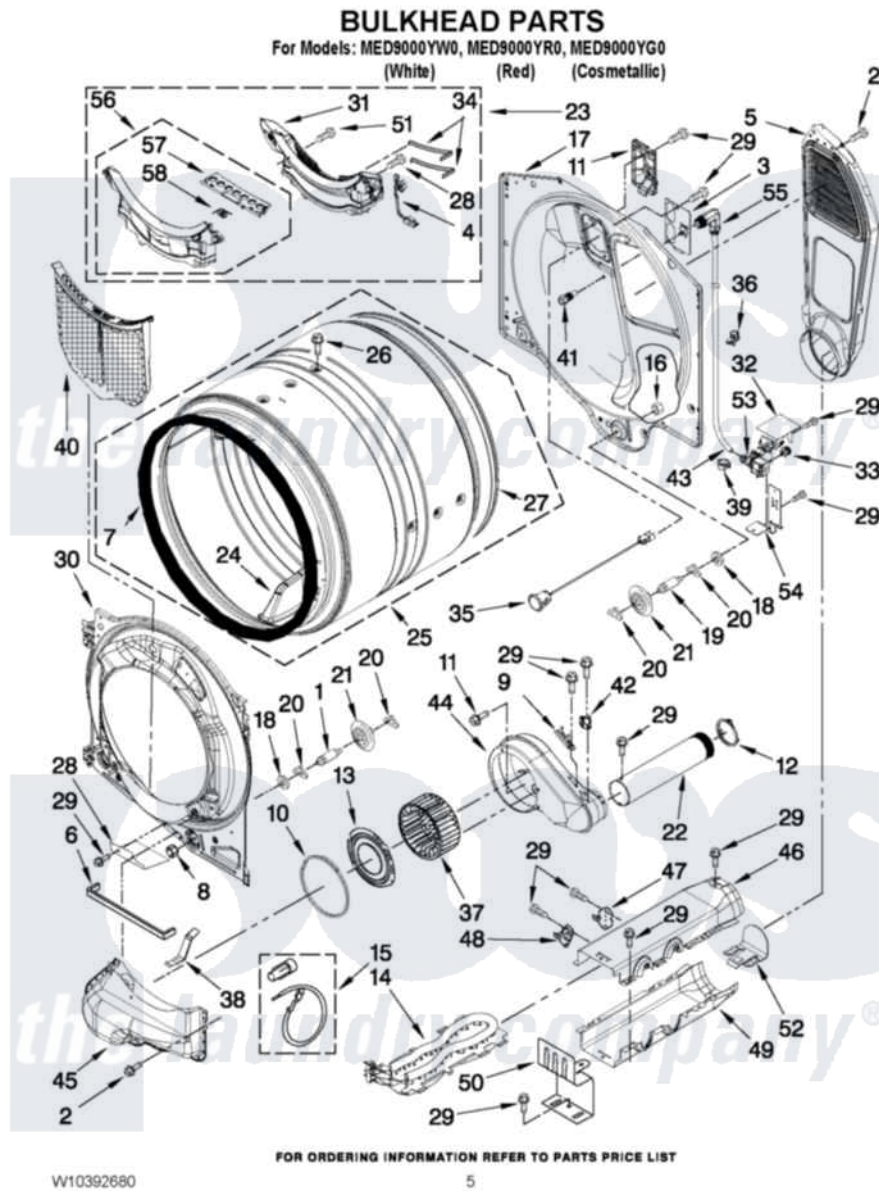

Maytag MED9000YR0 03 - BULKHEAD PARTS

Maytag [Residential Maytag MED9000YR0 Dryer Parts](#) Parts Diagram 03 - BULKHEAD PARTS
Click on the part number to view part

Item	Original Part Number	Replaced By	Status	Part Description
1	W10359271			Shaft, Drum Roller Threads
2	3390647	488729		Screw
3	W10249422			Nozzle, Bracket Rear
4	W10298258			Harness, Sensor
5	697354	3387911		Duct-Air
6	W10211950			Seal, Outlet Housing
7	W10273050			Seal, Drum Front
8	3934666	W10080210		Nut, 3/8 X 16
9	3392519			Thermal Limiter
10	697770			Seal, Cover Plate Blower Housing
11	W10208422			Rear Deflector
12	W10344699			Collar, Duct
13	W10211901			Collar Assembly
14	8544771			Heater Element
15	279457			Wire Kit, Terminal
16	W10001120	W10080190		Nut, 3/8-16