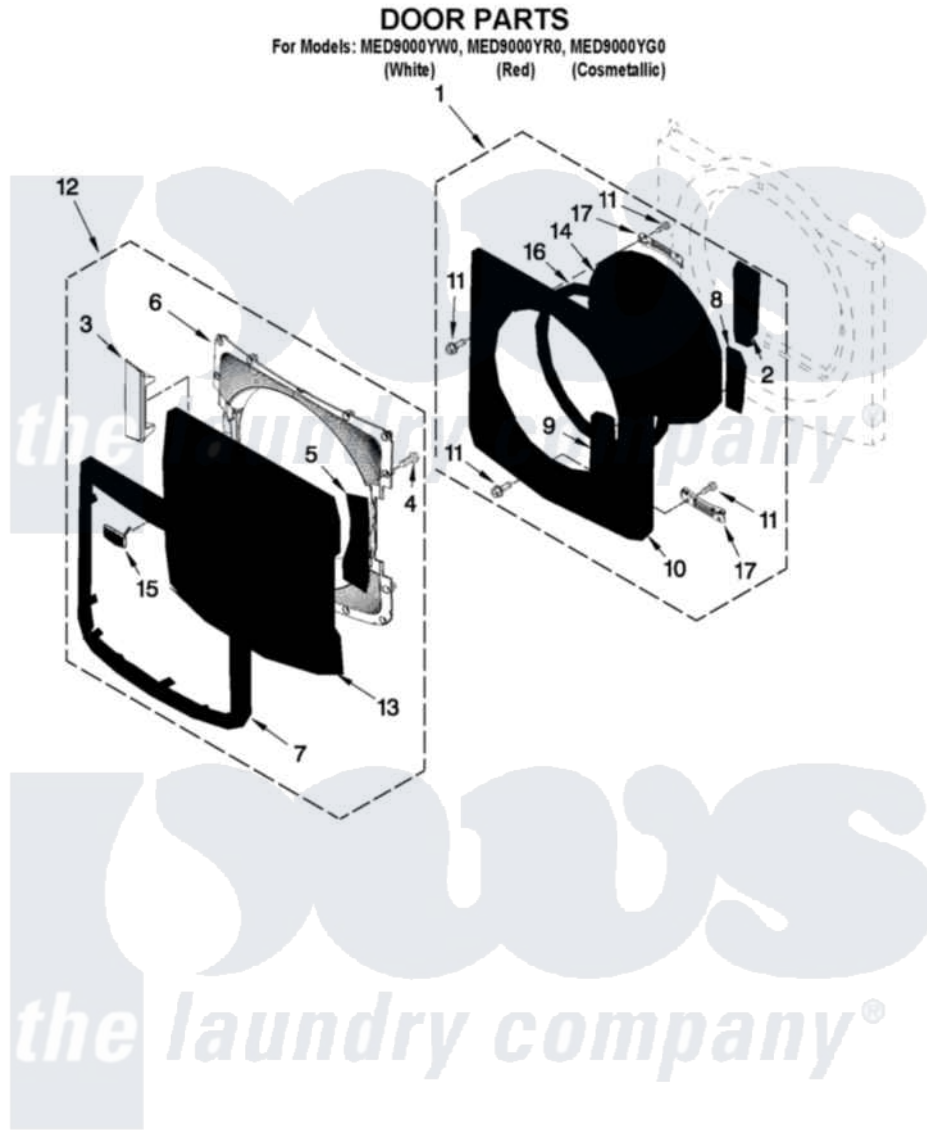

Maytag MED9000YR0 04 - DOOR PARTS

W10392680

FOR ORDERING INFORMATION REFER TO PARTS PRICE LIST

7

[Maytag Residential Maytag MED9000YR0 Dryer Parts](#) Parts Diagram 04 - DOOR PARTS
Click on the part number to view part

Item	Original Part Number	Replaced By	Status	Part Description
1	W10272387			Door Assembly Inner
2	W10208414			Door Hinge Assembly
3	W10272398			Door Handle
4	9742177			Screw, 8-18 X .625
5	W10272400			Door Plug
6	W10272392			Door-Intermediate
7	W10272390			Trim Door
8	W10208254			Door Inner Screw, 10-32 X 1/2
9	W10272404			Cover, Door Catch
10	W10285652			Inner Door
11	W10288126			Screw, 10-32 X 1/2
12	W10272389			Door, Outer Assembly
13	W10272391			Screen, Outer Door
14	W10208417			Window Inner Door
15	W10316087			Badge Assembly
16	W10208417			Window Inner Door