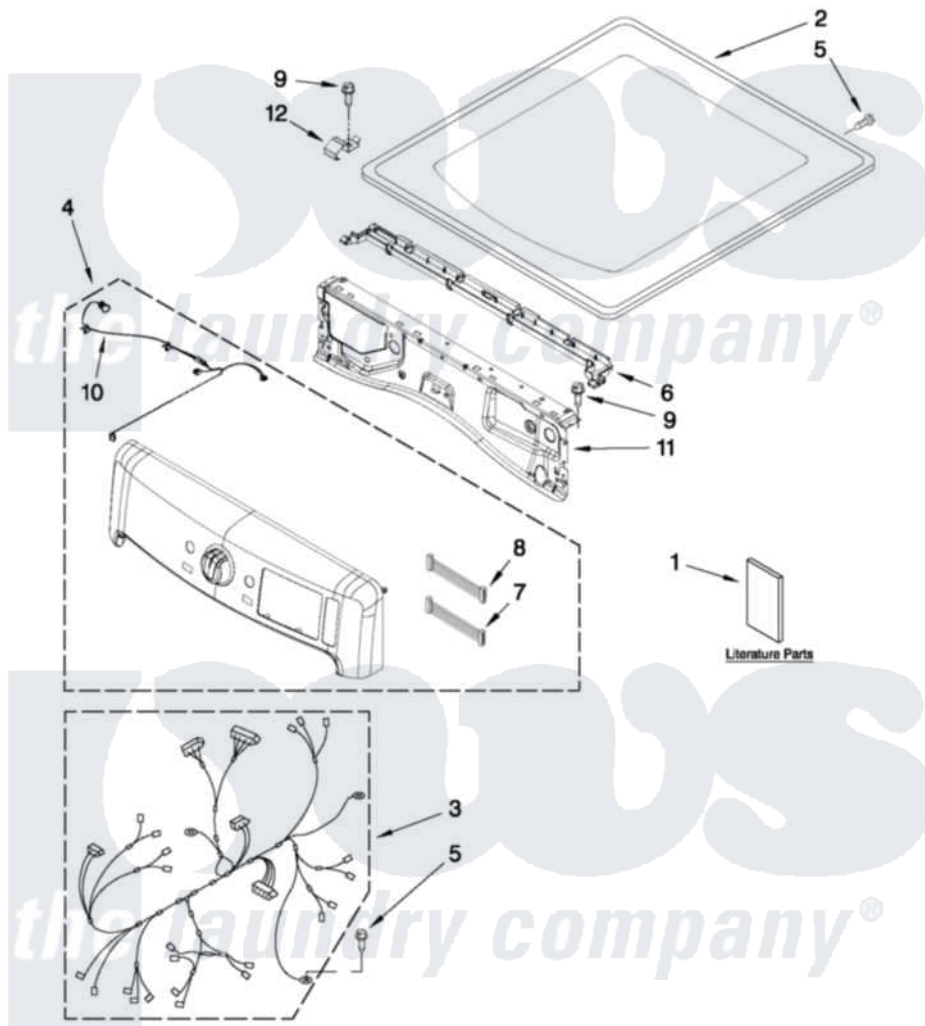

Maytag MED9000YR1 01 - TOP AND CONSOLE PARTS

MAYTAG

TOP AND CONSOLE PARTS

29" ELECTRIC DRYER

For Models: MED9000YW1, MED9000YR1, MED9000YG1
(White) (Red) (Cosmetallic)

FOR ORDERING INFORMATION REFER TO PARTS PRICE LIST

7-11 Printed in U.S.A. (JLP)(bay)

1

Part No. W10435619 Rev. A

Maytag [Residential Maytag MED9000YR1 Dryer Parts](#) Parts Diagram 01 - TOP AND CONSOLE PARTS

[Click on the part number to view part](#)

Item	Original Part Number	Replaced By	Status	Part Description
1	W10312952		Not Available	USE & CARE GUIDE
"	W10315512		Not Available	TECH SHEET
"	W10423118		Not Available	INSTALLATION, INSTRUCTION
2	W10208383			Top
"	W10337792			Top
"	W10301057			Top
3	W10355893			Harness, Main
4	W10392722			Panel, Console
"	W10392724			Console Assembly
"	W10392723			Panel, Console
5	693995			Screw, Hex Head
6	W10317570			Water Channel
7	W10309986			Cable, Jumper
8	W10309987			Cable, Jumper
9	3390647	488729		Screw
10	W10267833			Cable, Led User-Interface