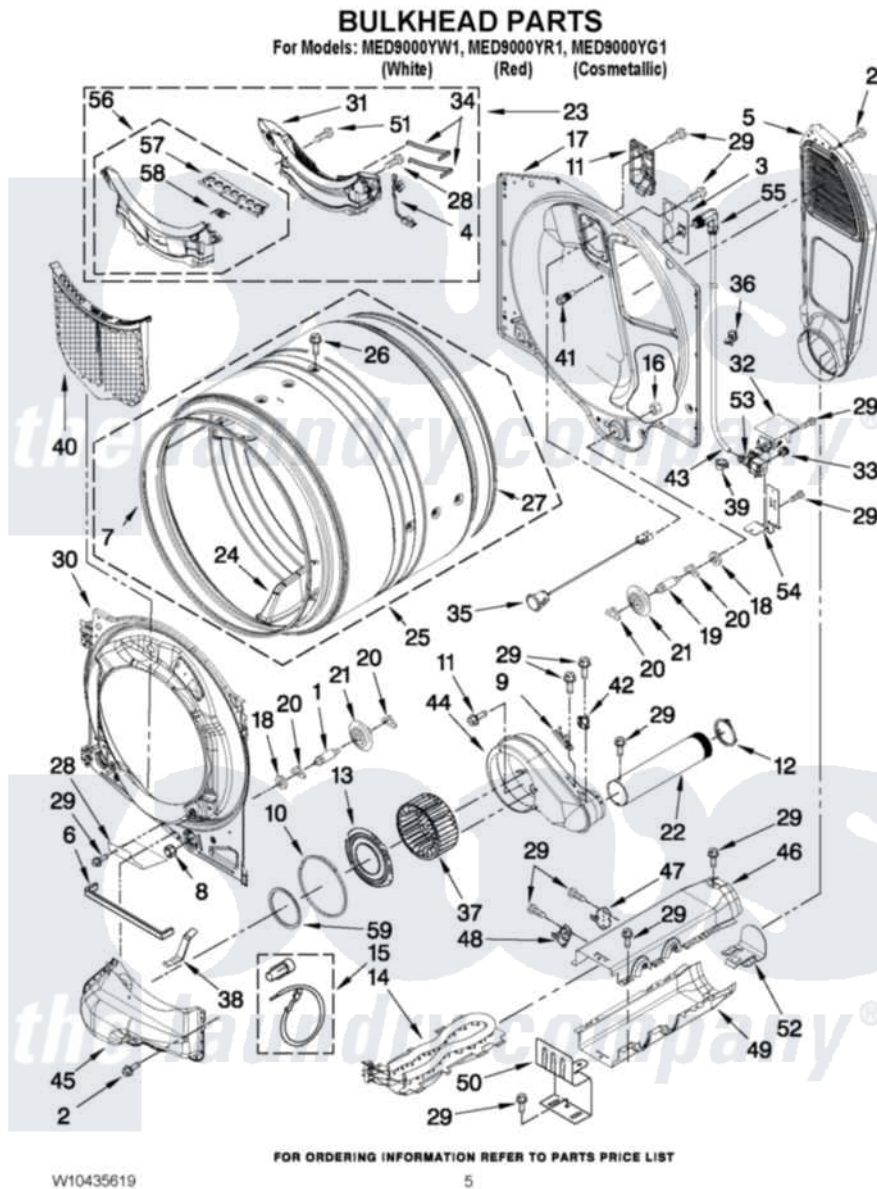

Maytag MED9000YR1 03 - BULKHEAD PARTS

Maytag [Residential Maytag MED9000YR1 Dryer Parts](#) Parts Diagram 03 - BULKHEAD PARTS
Click on the part number to view part

Item	Original Part Number	Replaced By	Status	Part Description
1	W10359271			Shaft, Drum Roller Threads
2	3390647	488729		Screw
3	W10249422			Nozzle, Bracket Rear
4	W10298258			Harness, Sensor
5	697354	3387911		Duct-Air
6	W10211950			Seal, Outlet Housing
7	W10273050			Seal, Drum Front
8	3934666	W10080210		Nut, 3/8 X 16
9	3392519			Thermal Limiter
10	697770			Seal, Cover Plate Blower Housing
11	W10208422			Rear Deflector
12	W10344699			Collar, Duct
13	W10211901			Collar Assembly
14	8544771			Heater Element
15	279457			Wire Kit, Terminal
16	W10001120	W10080190		Nut, 3/8-16