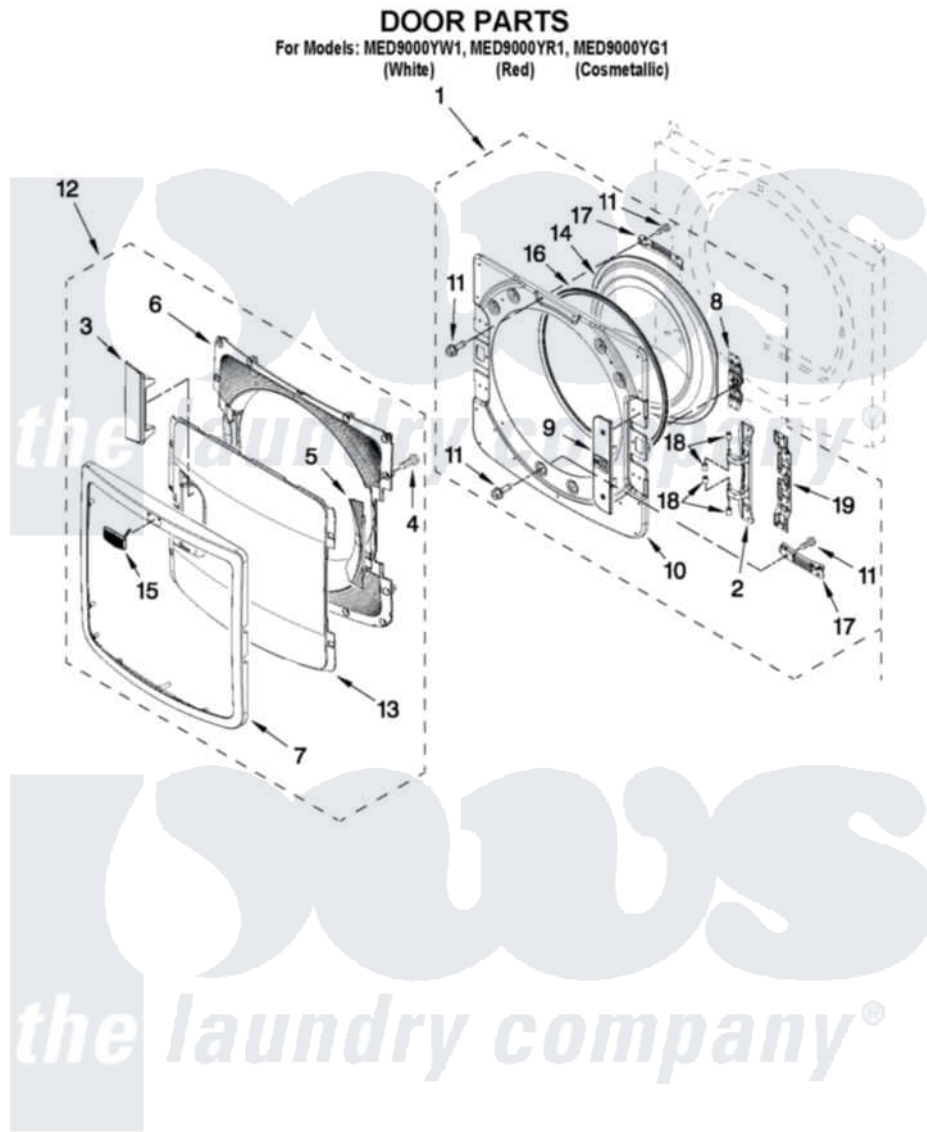

# Maytag MED9000YR1 04 - DOOR PARTS

FOR ORDERING INFORMATION REFER TO PARTS PRICE LIST

W10435619

7

[Maytag Residential Maytag MED9000YR1 Dryer Parts](#) Parts Diagram 04 - DOOR PARTS  
Click on the part number to view part

Item	Original Part Number	Replaced By	Status	Part Description
1	<a href="#">W10272387</a>			Door Assembly Inner
2	<a href="#">W10208415</a>			Hinge Base
3	<a href="#">W10272398</a>			Door Handle
4	<a href="#">9742177</a>			Screw, 8-18 X .625
5	<a href="#">W10272400</a>			Door Plug
6	<a href="#">W10272392</a>			Door-Intermediate
7	<a href="#">W10272390</a>			Trim Door
8	<a href="#">W10208254</a>			Door Inner Screw, 10-32 X 1/2
9	<a href="#">W10272404</a>			Cover, Door Catch
10	<a href="#">W10285652</a>			Inner Door
11	<a href="#">W10288126</a>			Screw, 10-32 X 1/2
12	<a href="#">W10272389</a>			Door, Outer Assembly
13	<a href="#">W10272391</a>			Screen, Outer Door
14	<a href="#">W10208417</a>			Window Inner Door
15	<a href="#">W10316087</a>			Badge Assembly
16	<a href="#">W10208417</a>			Window Inner Door

17 [W10208252](#)  
18 [W10208398](#)  
19 [W10208419](#)

Bracket, Glass  
Cap, Hinge  
Plate, Hinge Retainer