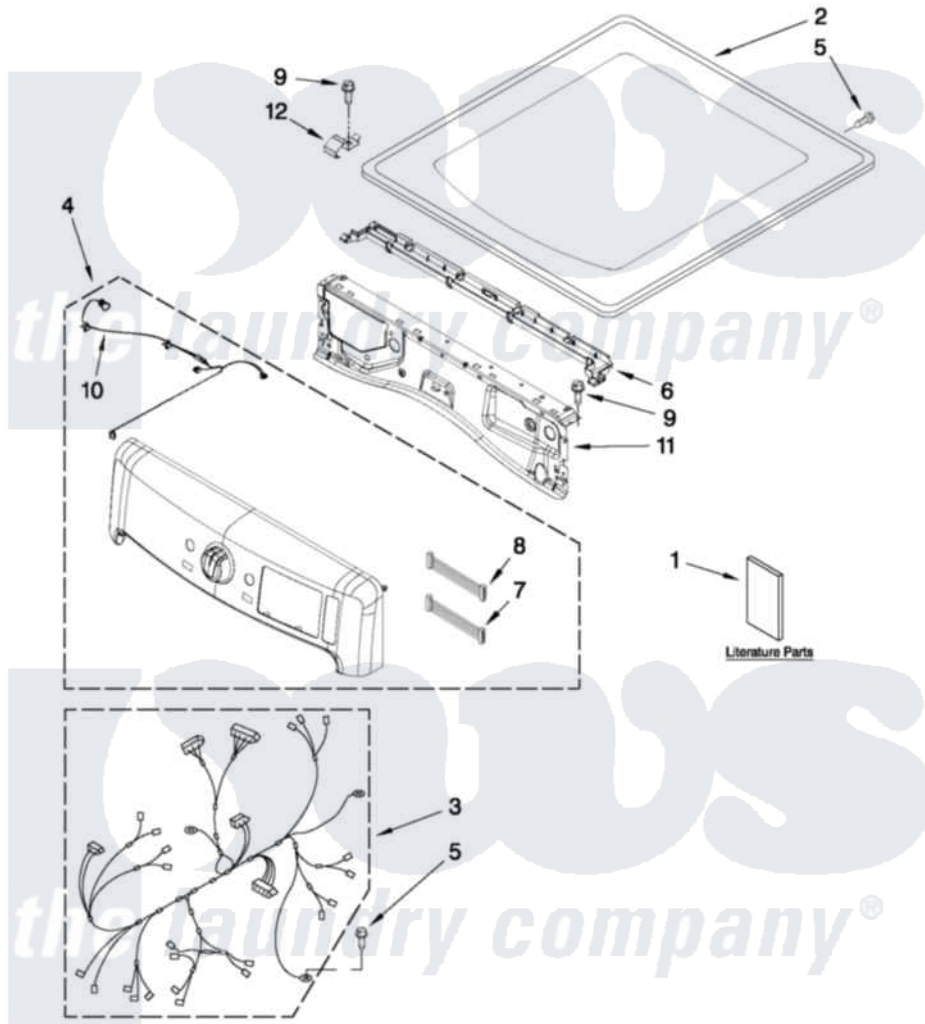

Maytag MED9000YW0 01 - TOP AND CONSOLE PARTS

MAYTAG

TOP AND CONSOLE PARTS

For Models: MED9000YW0, MED9000YR0, MED9000YG0
(White) (Red) (Cosmetallic)

29" ELECTRIC DRYER

FOR ORDERING INFORMATION REFER TO PARTS PRICE LIST

2-11 Printed in U.S.A. (L.T.) (eeb)

1

Part No. W10392680 Rev. A

Maytag [Residential Maytag MED9000YW0 Dryer Parts](#) Parts Diagram 01 - TOP AND CONSOLE PARTS

[Click on the part number to view part](#)

Item	Original Part Number	Replaced By	Status	Part Description
1	W10312952		Not Available	USE & CARE GUIDE
"	W10315512		Not Available	TECH SHEET
"	W10057363		Not Available	USE & CARE GUIDE (ENGLISH)
2	W10208383			Top
"	W10337792			Top
"	W10301057			Top
3	W10355893			Harness, Main
4	W10308730	W10392722		Panel, Console
"	W10362385	W10392724		Console Assembly
"	W10308732	W10392723		Panel, Console
5	693995			Screw, Hex Head
6	W10317570			Water Channel
7	W10309986			Cable, Jumper
8	W10309987			Cable, Jumper
9	3390647	488729		Screw
10	W10267833			Cable, Led User-Interface