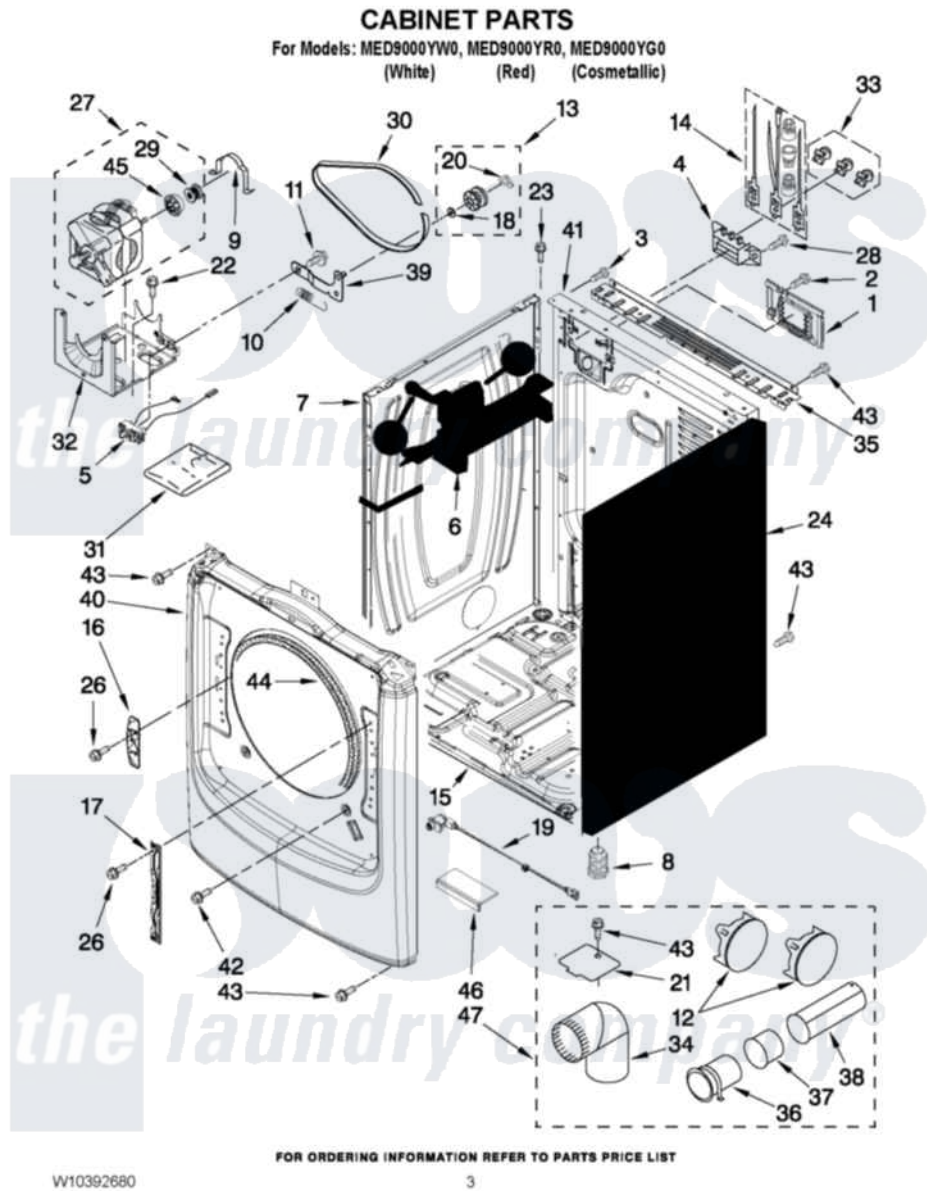

Maytag MED9000YW0 02 - CABINET PARTS

Maytag [Residential Maytag MED9000YW0 Dryer Parts](#) Parts Diagram 02 - CABINET PARTS
Click on the part number to view part

Item	Original Part Number	Replaced By	Status	Part Description
1	W10316167			Cover,
2	3390814	90767		Screw, 8A X 3/8 HeX Washer Head Tapping
3	8533974	4331106		Screw, No.10-32 X 7/16
4	3397659			Block, Terminal
5	W10246525	W10314253		Switch, Assembly Broken Belt
6	W10259611			Bracket, Control
7	W10192435			Panel, Side
"	W10337789	W10468502		Panel, Side
"	W10301058			Panel, Side
8	3392100	49621		Feet-Leveling
NI	279810			Foot-Optional
9	660658			Clamp, Motor Mounting 343481 685441
10	3387374			Spring, Idler
11	3389420			Retainer-Idler 1/4-20 X 1/16
12	49252			Plug, Multivent

"	W10151499	W10404617	Plug, Multivent
13	3388672	279640	Pulley-ldr
14	279318		Terminal Tinned And Brass Panel
15	8565046		(BROKEN BELT BASE, CABINET SWITCH)
16	W10208250		Strike, Door
17	W10315109		Bracket, Door Hinge
18	W10121334		Washer, Thrust
19	W10295361		Assembly, Door Switch
20	690997		Washer, Thrust
21	8066115	3394331	Plate Cover
22	343641	681414	Screw, 10AB X 1/2
23	3393008	308685	Side Trim)
24	W10192446		Panel, Side
"	W10337790	W10468502	Panel, Side
"	W10301059		Panel, Side
25	W10378252		Control Board
26	W10288126		Screw, 10-32 X 1/2
27	W10356941		Motor, Assembly 60 Hz
28	90767		Screw, 8A X 3/8 HeX Washer Head Tapping
29	3389729		Pulley, Motor
30	W10112954		Belt, Drive
31	W10298318RP		Paint, Bulk
32	W10242878		Bracket, Motor Mounting
33	279393		Terminal Block Screw Kit
34	49026		4" - 90° Elbow
35	W10208382		Bracket, Rear Dryer
36	8563747		Exhaust Pipe Medium Pipe
37	8563750		Exhaust Pipe
38	8563749		Exhaust Pipe
39	3388674	W10118756	Idler Bracket
40	W10294349		Panel, Front
"	W10337786		Panel, Front
"	W10301067		Panel, Front
41	W10247569		Panel, Rear
42	3357011	308685	Side Trim)
43	3390647	488729	Screw
44	3387242		Seal, Front Panel
45	3393657		Restrainer, Belt
46	W10215725		Cover, Door Switch
NI	W10331132		Dryer Exhaust Kit