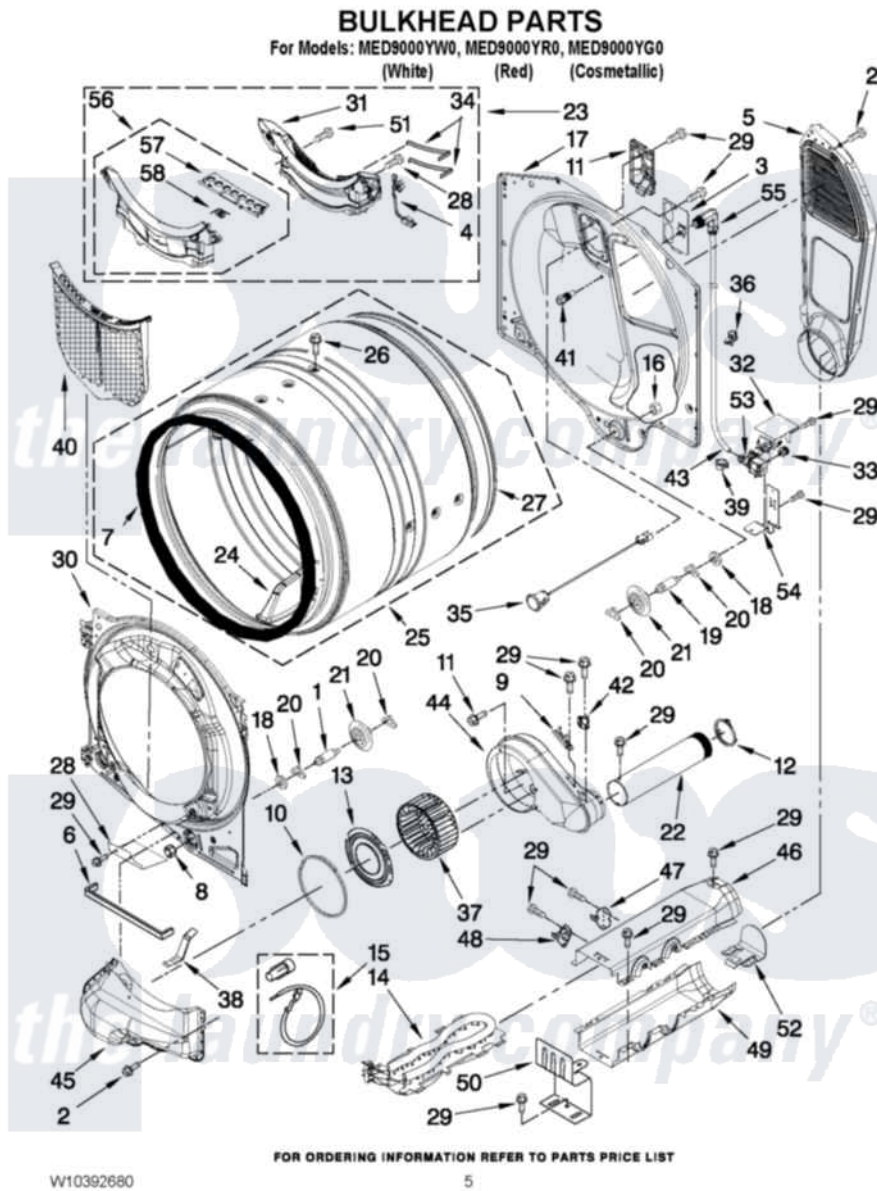

# Maytag MED9000YW0 03 - BULKHEAD PARTS

Maytag [Residential Maytag MED9000YW0 Dryer Parts](#) Parts Diagram 03 - BULKHEAD PARTS  
Click on the part number to view part

Item	Original Part Number	Replaced By	Status	Part Description
1	<a href="#">W10359271</a>			Shaft, Drum Roller Threads
2	3390647	<a href="#">488729</a>		Screw
3	<a href="#">W10249422</a>			Nozzle, Bracket Rear
4	<a href="#">W10298258</a>			Harness, Sensor
5	697354	<a href="#">3387911</a>		Duct-Air
6	<a href="#">W10211950</a>			Seal, Outlet Housing
7	<a href="#">W10273050</a>			Seal, Drum Front
8	3934666	<a href="#">W10080210</a>		Nut, 3/8 X 16
9	<a href="#">3392519</a>			Thermal Limiter
10	<a href="#">697770</a>			Seal, Cover Plate Blower Housing
11	<a href="#">W10208422</a>			Rear Deflector
12	<a href="#">W10344699</a>			Collar, Duct
13	<a href="#">W10211901</a>			Collar Assembly
14	<a href="#">8544771</a>			Heater Element
15	<a href="#">279457</a>			Wire Kit, Terminal
16	W10001120	<a href="#">W10080190</a>		Nut, 3/8-16