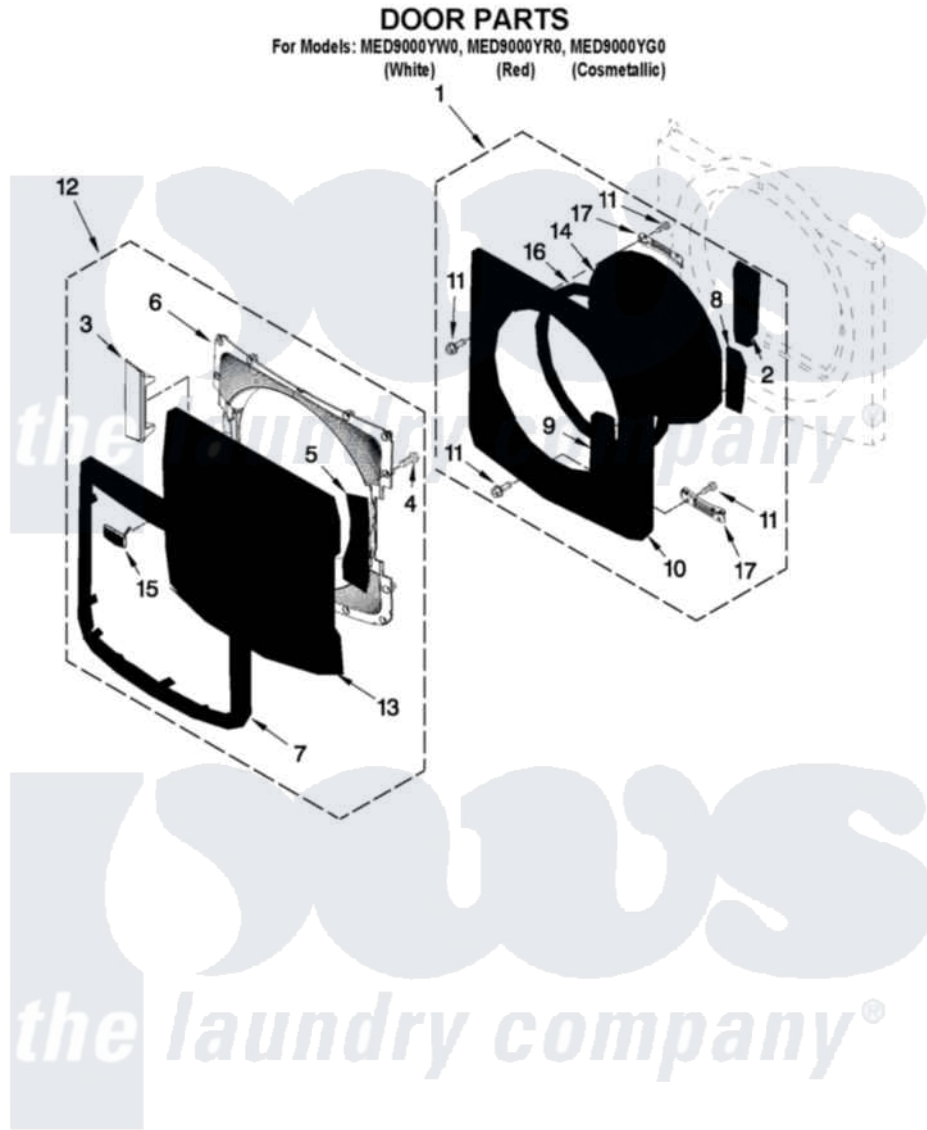

Maytag MED9000YW0 04 - DOOR PARTS

W10392680

FOR ORDERING INFORMATION REFER TO PARTS PRICE LIST

7

Maytag [Residential Maytag MED9000YW0 Dryer Parts](#) Parts Diagram 04 - DOOR PARTS
Click on the part number to view part

Item	Original Part Number	Replaced By	Status	Part Description
1	W10272387			Door Assembly Inner
2	W10208414			Door Hinge Assembly
3	W10272398			Door Handle
4	9742177			Screw, 8-18 X .625
5	W10272400			Door Plug
6	W10272392			Door-Intermediate
7	W10272390			Trim Door
8	W10208254			Door Inner Screw, 10-32 X 1/2
9	W10272404			Cover, Door Catch
10	W10285652			Inner Door
11	W10288126			Screw, 10-32 X 1/2
12	W10272389			Door, Outer Assembly
13	W10272391			Screen, Outer Door
14	W10208417			Window Inner Door
15	W10316087			Badge Assembly
16	W10208417			Window Inner Door