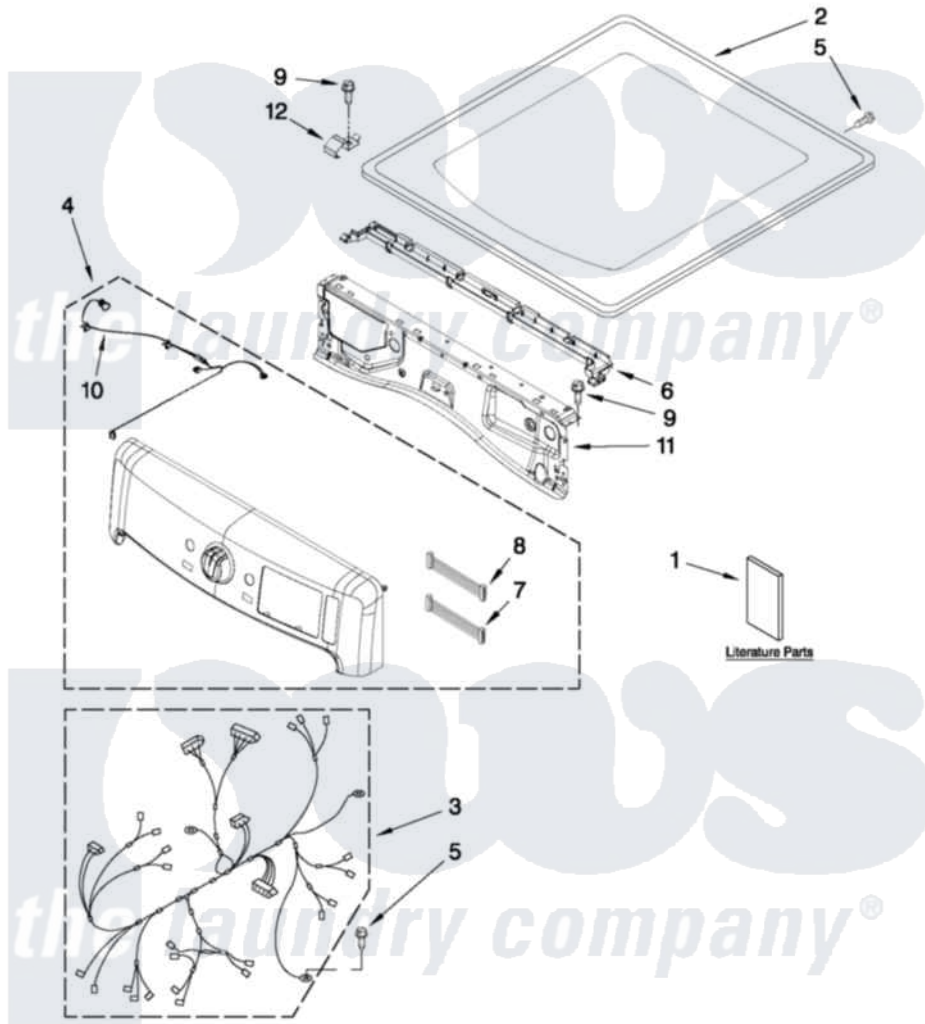

Maytag MED9000YW1 01 - TOP AND CONSOLE PARTS

MAYTAG

TOP AND CONSOLE PARTS

29" ELECTRIC DRYER

For Models: MED9000YW1, MED9000YR1, MED9000YG1
(White) (Red) (Cosmetallic)

FOR ORDERING INFORMATION REFER TO PARTS PRICE LIST

7-11 Printed in U.S.A. (JLP)(bay)

1

Part No. W10435619 Rev. A

Maytag [Residential Maytag MED9000YW1 Dryer Parts](#) Parts Diagram 01 - TOP AND CONSOLE PARTS

[Click on the part number to view part](#)

Item	Original Part Number	Replaced By	Status	Part Description
1	W10312952		Not Available	USE & CARE GUIDE
"	W10315512		Not Available	TECH SHEET
"	W10423118		Not Available	INSTALLATION, INSTRUCTION
2	W10208383			Top
"	W10337792			Top
"	W10301057			Top
3	W10355893			Harness, Main
4	W10392722			Panel, Console
"	W10392724			Console Assembly
"	W10392723			Panel, Console
5	693995			Screw, Hex Head
6	W10317570			Water Channel
7	W10309986			Cable, Jumper
8	W10309987			Cable, Jumper
9	3390647	488729		Screw
10	W10267833			Cable, Led User-Interface