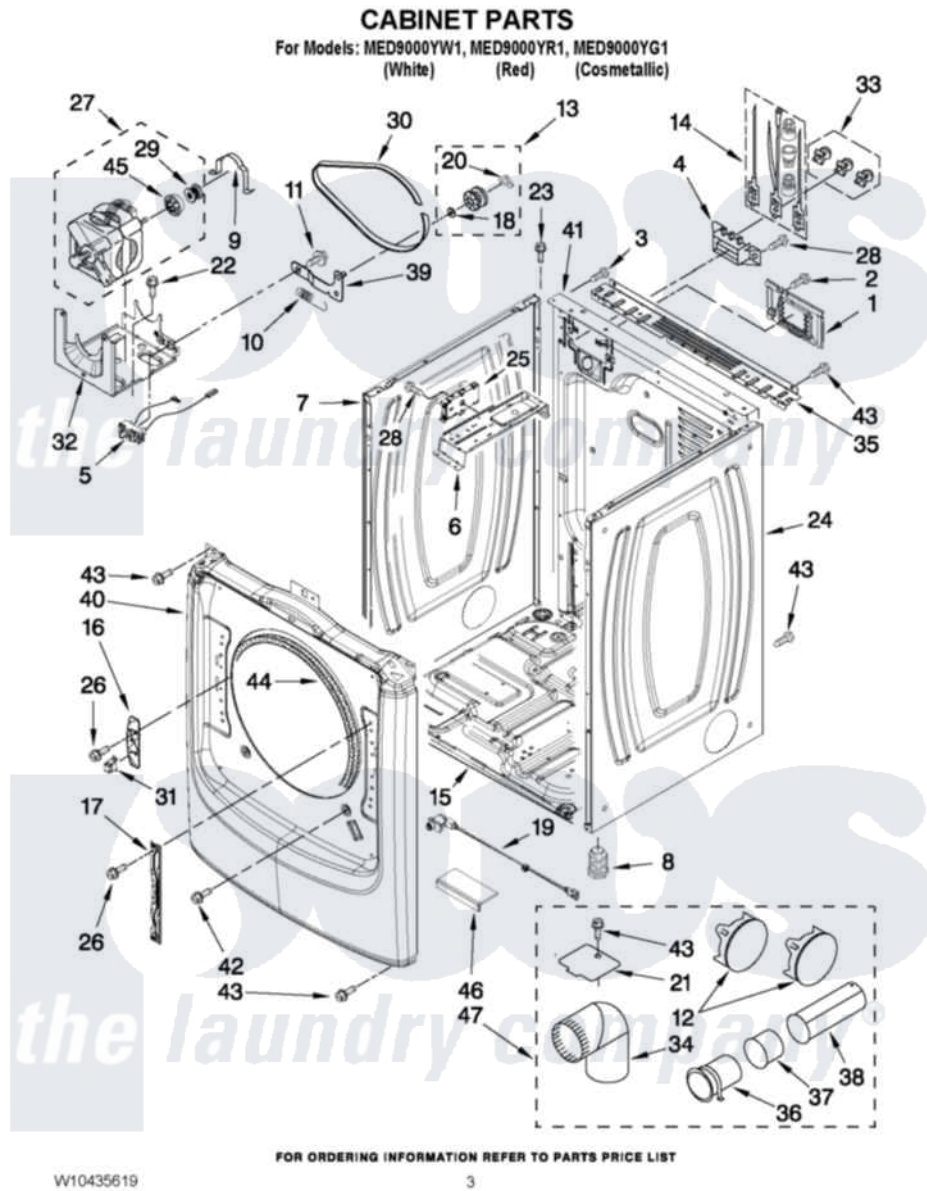

Maytag MED9000YW1 02 - CABINET PARTS

Maytag [Residential Maytag MED9000YW1 Dryer Parts](#) Parts Diagram 02 - CABINET PARTS
Click on the part number to view part

Item	Original Part Number	Replaced By	Status	Part Description
1	W10316167			Cover,
2	3390814	90767		Screw, 8A X 3/8 HeX Washer Head Tapping
3	8533974	4331106		Screw, No.10-32 X 7/16
4	3397659			Block, Terminal
5	W10246525	W10314253		Switch, Assembly Broken Belt
6	W10259611			Bracket, Control
7	W10192435			Panel, Side
"	W10337789	W10468502		Panel, Side
"	W10301058			Panel, Side
8	3392100	49621		Feet-Leveling
NI	279810			Foot-Optional
9	W10121316			Plug, Multivent
10	3387374			Spring, Idler
11	3389420			Retainer-Idler 1/4-20 X 1/16
12	49252			Plug, Multivent
"	W10151499	W10404617		Plug, Multivent

13	3388672	279640	Pulley-Ildr
14	279318		Terminal Tinned And Brass Panel
15	8565046		(BROKEN BELT BASE, CABINET SWITCH)
16	W10208250		Strike, Door
17	W10315109		Bracket, Door Hinge
18	W10121334		Washer, Thrust
19	W10295361		Assembly, Door Switch
20	690997		Washer, Thrust
21	8066115	3394331	Plate Cover
22	343641	681414	Screw, 10AB X 1/2
23	3393008	308685	Side Trim)
24	W10192446		Panel, Side
"	W10337790	W10468502	Panel, Side
"	W10301059		Panel, Side
25	W10378252		Control Board
26	W10288126		Screw, 10-32 X 1/2
27	W10356941		Motor, Assembly 60 Hz
28	90767		Screw, 8A X 3/8 HeX Washer Head Tapping
29	3389729		Pulley, Motor
30	W10112954		Belt, Drive
31	W10208401		Spring Catch Assembly
32	W10242878		Bracket, Motor Mounting
33	279393		Terminal Block Screw Kit
34	49026		4" - 90° Elbow
35	W10208382		Bracket, Rear Dryer
36	8563747		Exhaust Pipe Medium Pipe
37	8563750		Exhaust Pipe
38	8563749		Exhaust Pipe
39	3388674	W10118756	Idler Bracket
40	W10294349		Panel, Front
"	W10337786		Panel, Front
"	W10301067		Panel, Front
41	W10247569		Panel, Rear
42	3357011	308685	Side Trim)
43	3390647	488729	Screw
44	3387242		Seal, Front Panel
45	3393657		Restrainer, Belt
46	W10215725		Cover, Door Switch
NI	W10331132		Dryer Exhaust Kit