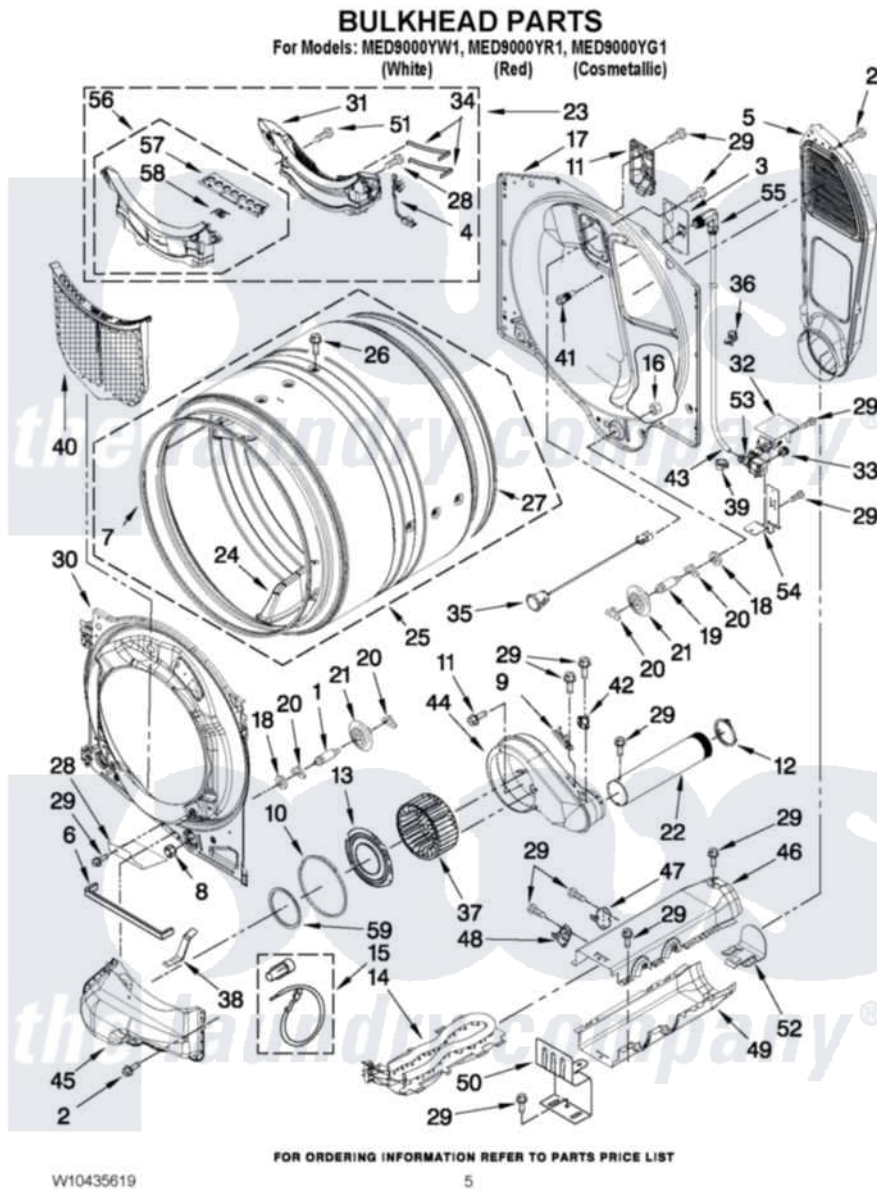

Maytag MED9000YW1 03 - BULKHEAD PARTS

Maytag [Residential Maytag MED9000YW1 Dryer Parts](#) Parts Diagram 03 - BULKHEAD PARTS
Click on the part number to view part

Item	Original Part Number	Replaced By	Status	Part Description
1	W10359271			Shaft, Drum Roller Threads
2	3390647	488729		Screw
3	W10249422			Nozzle, Bracket Rear
4	W10298258			Harness, Sensor
5	697354	3387911		Duct-Air
6	W10211950			Seal, Outlet Housing
7	W10273050			Seal, Drum Front
8	3934666	W10080210		Nut, 3/8 X 16
9	3392519			Thermal Limiter
10	697770			Seal, Cover Plate Blower Housing
11	W10208422			Rear Deflector
12	W10344699			Collar, Duct
13	W10211901			Collar Assembly
14	8544771			Heater Element
15	279457			Wire Kit, Terminal
16	W10001120	W10080190		Nut, 3/8-16