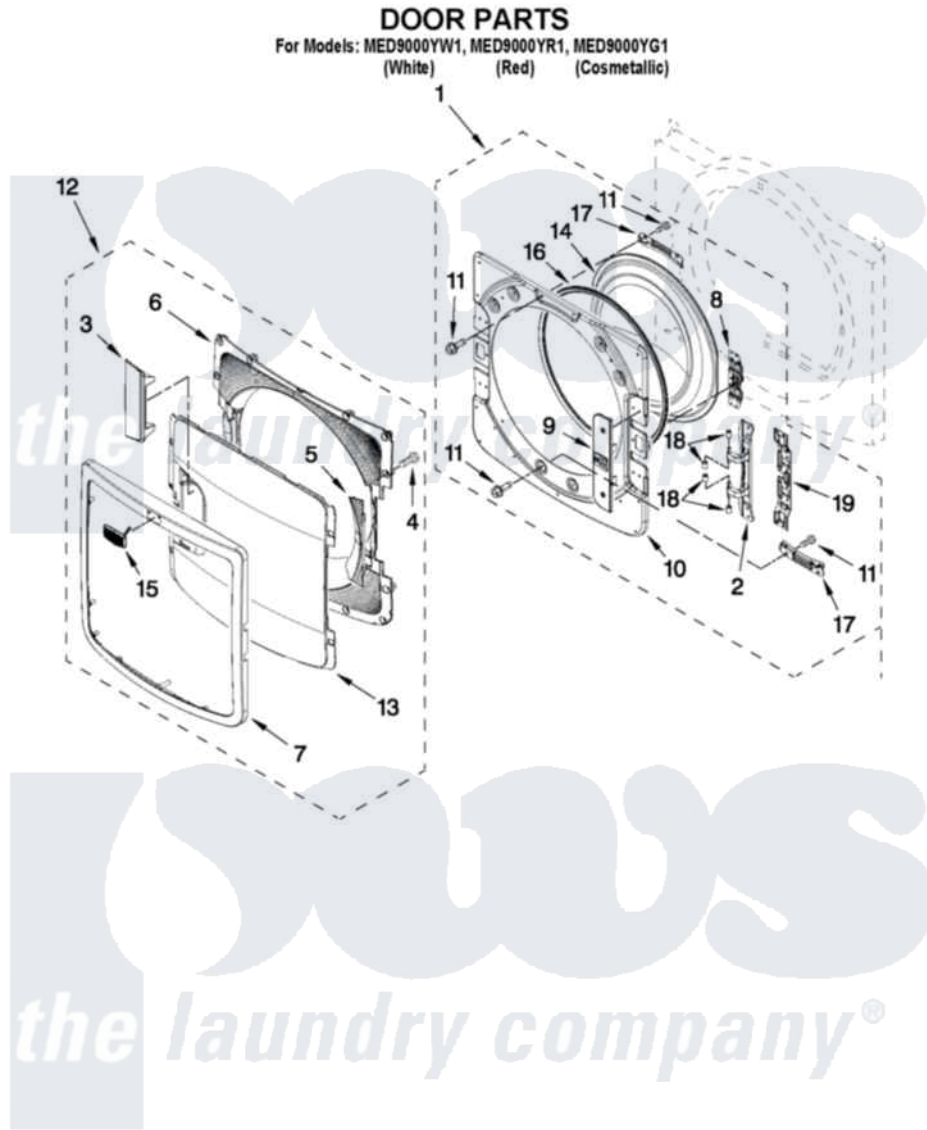

Maytag MED9000YW1 04 - DOOR PARTS

FOR ORDERING INFORMATION REFER TO PARTS PRICE LIST

W10435619

7

Maytag [Residential Maytag MED9000YW1 Dryer Parts](#) Parts Diagram 04 - DOOR PARTS
Click on the part number to view part

Item	Original Part Number	Replaced By	Status	Part Description
1	W10272387			Door Assembly Inner
2	W10208415			Hinge Base
3	W10272398			Door Handle
4	9742177			Screw, 8-18 X .625
5	W10272400			Door Plug
6	W10272392			Door-Intermediate
7	W10272390			Trim Door
8	W10208254			Door Inner Screw, 10-32 X 1/2
9	W10272404			Cover, Door Catch
10	W10285652			Inner Door
11	W10288126			Screw, 10-32 X 1/2
12	W10272389			Door, Outer Assembly
13	W10272391			Screen, Outer Door
14	W10208417			Window Inner Door
15	W10316087			Badge Assembly
16	W10208417			Window Inner Door

17 [W10208252](#)
18 [W10208398](#)
19 [W10208419](#)

Bracket, Glass
Cap, Hinge
Plate, Hinge Retainer