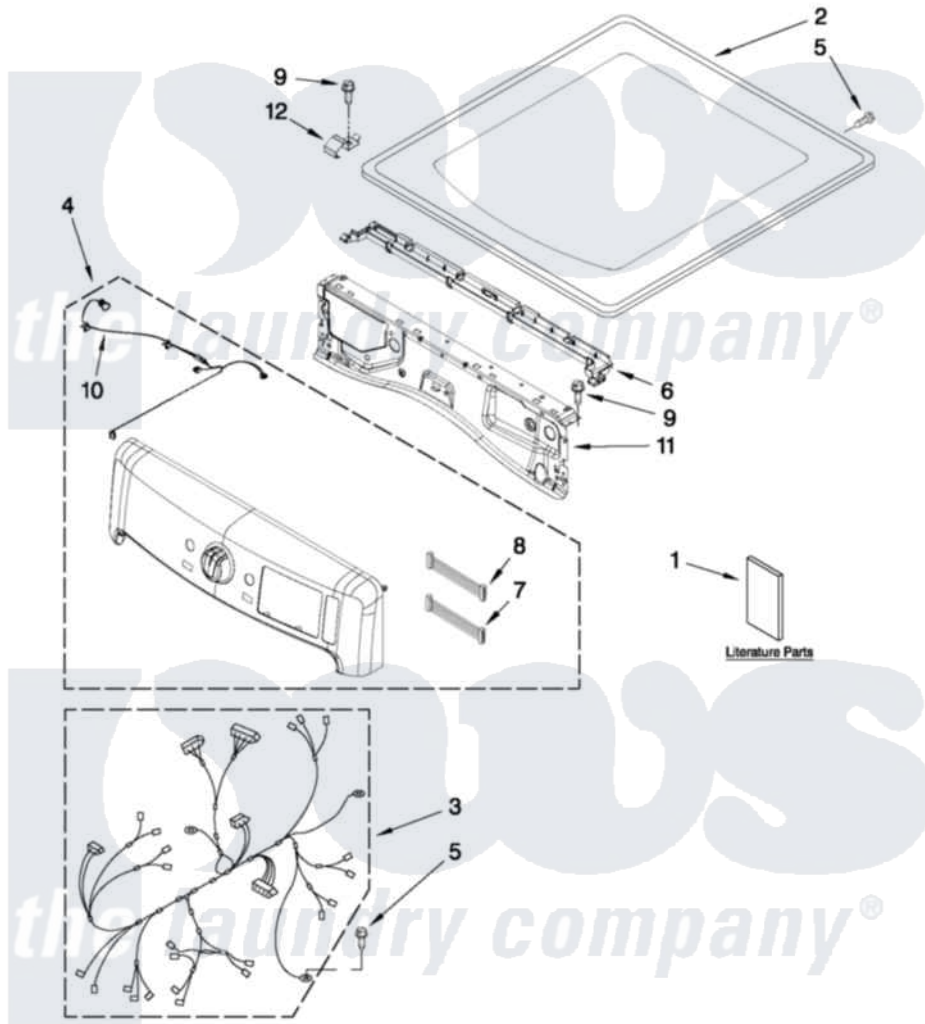

Maytag MED9000YW2 01 - TOP AND CONSOLE PARTS

MAYTAG

TOP AND CONSOLE PARTS

29" ELECTRIC DRYER

For Models: MED9000YW2, MED9000YG2
(White) (Cosmetallic)

FOR ORDERING INFORMATION REFER TO PARTS PRICE LIST

4-12 Printed in U.S.A. (BMN)(bay)

1

Part No. W10495915 Rev. A

Maytag [Residential Maytag MED9000YW2 Dryer Parts](#) Parts Diagram 01 - TOP AND CONSOLE PARTS

[Click on the part number to view part](#)

Item	Original Part Number	Replaced By	Status	Part Description
1	W10312952		Not Available	USE & CARE GUIDE
"	W10420006		Not Available	TECH SHEET
"	W10423118		Not Available	INSTALLATION, INSTRUCTION
2	W10208383			Top
"	W10301057			Top
3	W10441586			Harness, Main
4	W10464661			Console Assembly
"	W10464662			Console Assembly
5	693995			Screw, Hex Head
6	W10317570			Water Channel
7	W10309986			Cable, Jumper
8	W10309987			Cable, Jumper
9	3390647	488729		Screw
10	W10450060		Not Available	CABLE, USER INTERFACE
11	W10208198			Bracket, Console
12	W10317566			Spring, Clip Water Channel