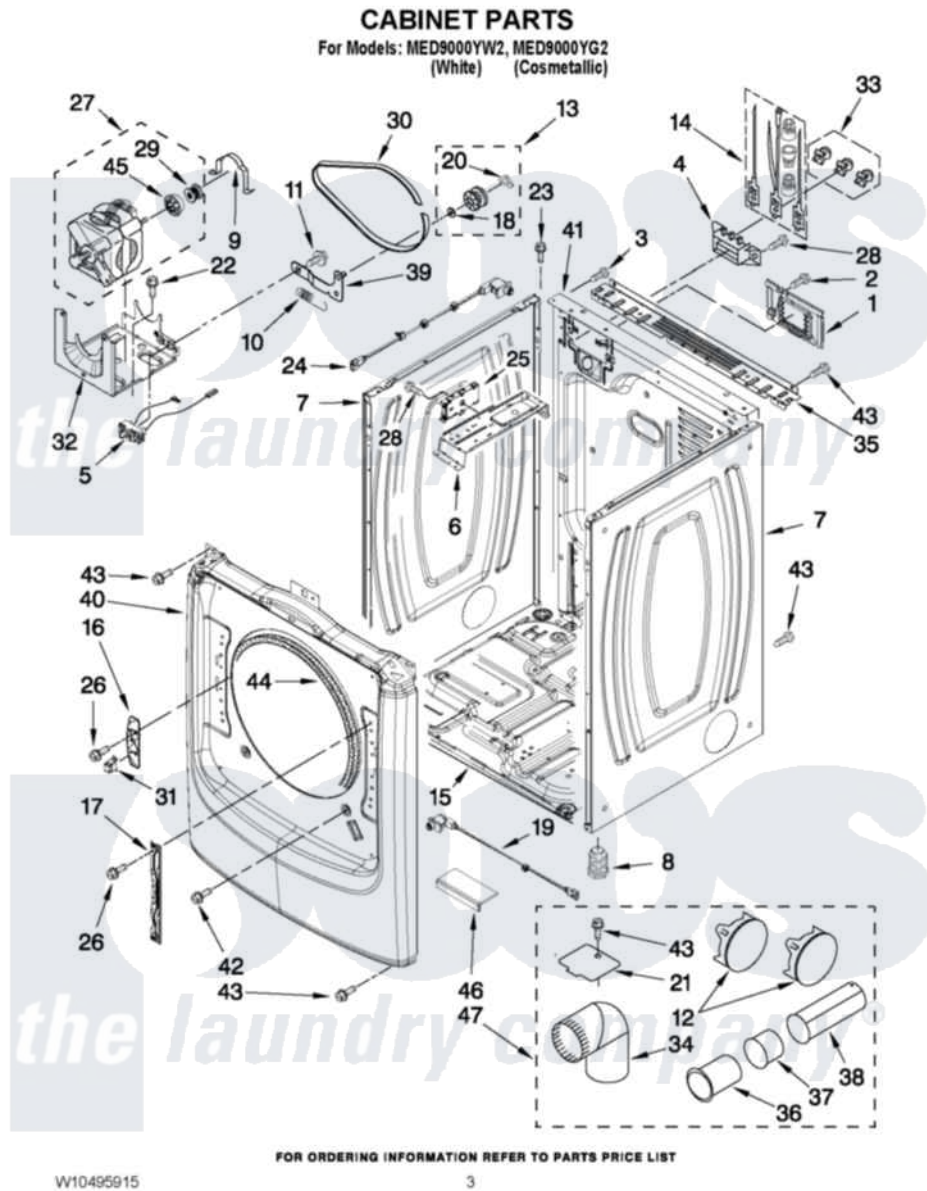

Maytag MED9000YW2 02 - CABINET PARTS

Maytag [Residential Maytag MED9000YW2 Dryer Parts](#) Parts Diagram 02 - CABINET PARTS
Click on the part number to view part

Item	Original Part Number	Replaced By	Status	Part Description
1	W10316167			Cover,
2	3390631			Screw, 10-16 X 3/8
3	8533974	4331106		Screw, No.10-32 X 7/16
4	3397659			Block, Terminal
5	W10411936			Switch, Broken Belt
6	W10259611			Bracket, Control
7	W10468495			Panel, Side
"	W10468501			Panel, Side
8	3392100	49621		Feet-Leveling
NI	279810			Foot-Optional
9	W10121316			Plug, Multivent
10	3387374			Spring, Idler
11	3389420			Retainer-Idler 1/4-20 X 1/16
12	W10404617			Plug, Multivent
13	3388672	279640		Pulley-Idr
14	279318			Terminal Tinned And Brass Panel

15	8565046		(BROKEN BELT BASE, CABINET SWITCH)
16	W10208250		Strike, Door
17	W10315109		Bracket, Door Hinge
18	W10121334		Washer, Thrust
19	W10295361		Assembly, Door Switch
20	690997		Washer, Thrust
21	W10354249		Plate, Cover
22	343641	681414	Screw, 10AB X 1/2
23	3393008	308685	Side Trim)
24	W10318609		Switch, Assembly Door
25	W10378252		Control Board
26	W10288126		Screw, 10-32 X 1/2
27	W10396038		Motor Assembly 60 Hz
28	90767		Screw, 8A X 3/8 HeX Washer Head Tapping
29	3389729		Pulley, Motor
30	W10112954		Belt, Drive
31	W10208401		Spring Catch Assembly
32	W10242878		Bracket, Motor Mounting
33	279393		Terminal Block Screw Kit
34	49026		4" - 90° Elbow
35	W10208382		Bracket, Rear Dryer
36	8563747		Exhaust Pipe Medium Pipe
37	W10331278		Exhaust Pipe
38	8563749		Exhaust Pipe
39	3388674	W10118756	Idler Bracket
40	W10464575		Front Panel
"	W10464576		Front Panel
41	W10487430		Panel, Rear
42	3357011	308685	Side Trim)
43	3390647	488729	Screw
44	3387242		Seal, Front Panel
45	3393657		Restrainer, Belt
46	W10215725		Cover, Door Switch
NI	W10186596	W10470674	Dryer Exhaust Kit