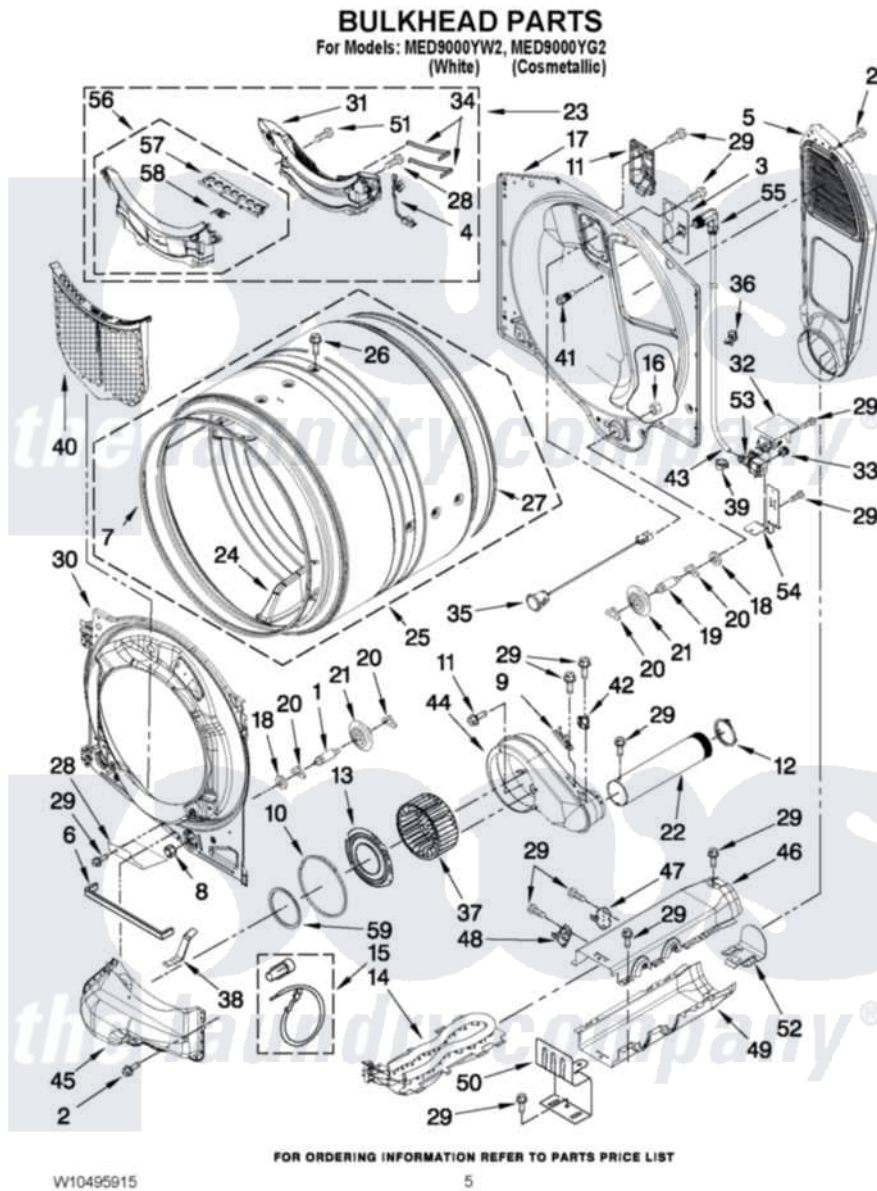

Maytag MED9000YW2 03 - BULKHEAD PARTS

Maytag [Residential Maytag MED9000YW2 Dryer Parts](#) Parts Diagram 03 - BULKHEAD PARTS
Click on the part number to view part

Item	Original Part Number	Replaced By	Status	Part Description
1	W10359271			Shaft, Drum Roller Threads
2	3390647	488729		Screw
3	W10249422			Nozzle, Bracket Rear
4	W10298258			Harness, Sensor
5	697354	3387911		Duct-Air
6	W10211950			Seal, Outlet Housing
7	W10273050			Seal, Drum Front
8	3934666	W10080210		Nut, 3/8 X 16
9	3392519			Thermal Limiter
10	697770			Seal, Cover Plate Blower Housing
11	W10208422			Rear Deflector
12	W10344699			Collar, Duct
13	W10211901			Collar Assembly
14	8544771			Heater Element
15	279457			Wire Kit, Terminal
16	W10001120	W10080190		Nut, 3/8-16