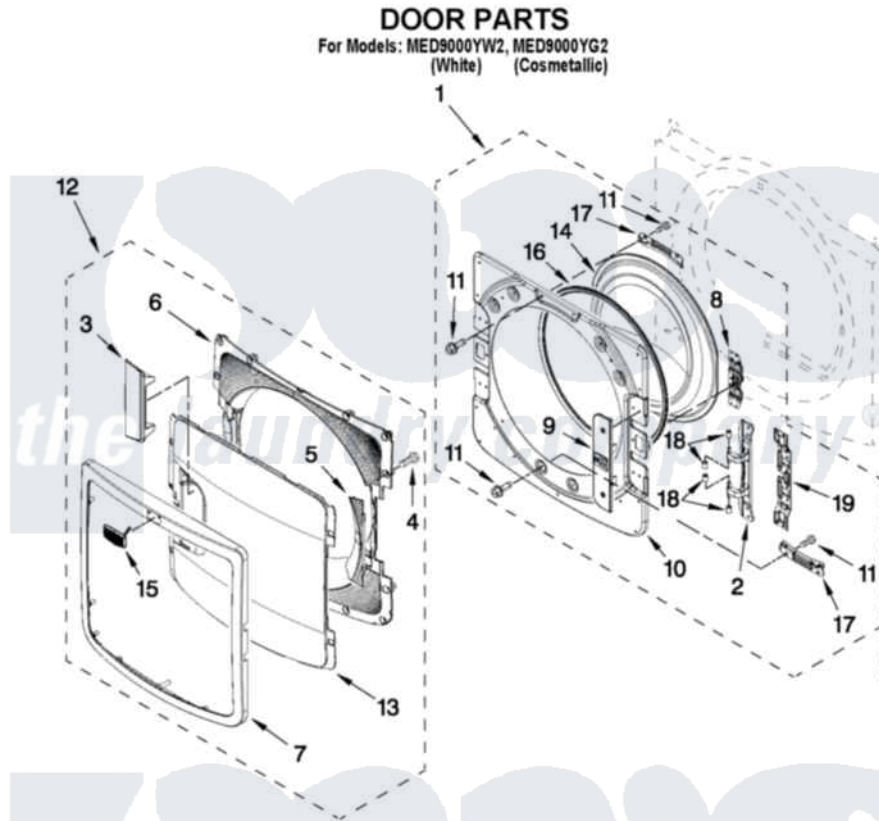

# Maytag MED9000YW2 04 - DOOR PARTS

FOR ORDERING INFORMATION REFER TO PARTS PRICE LIST

7

W10495915

Maytag [Residential Maytag MED9000YW2 Dryer Parts](#) Parts Diagram 04 - DOOR PARTS  
Click on the part number to view part

Item	Original Part Number	Replaced By	Status	Part Description
1	<a href="#">W10272387</a>			Door Assembly Inner
2	<a href="#">W10208415</a>			Hinge Base
3	<a href="#">W10272398</a>			Door Handle
4	<a href="#">9742177</a>			Screw, 8-18 X .625
5	<a href="#">W10272400</a>			Door Plug
6	<a href="#">W10272392</a>			Door-Intermediate
7	<a href="#">W10272390</a>			Trim Door
8	<a href="#">W10208254</a>			Door Inner Screw, 10-32 X 1/2
9	<a href="#">W10272404</a>			Cover, Door Catch
10	<a href="#">W10285652</a>			Inner Door
11	<a href="#">W10288126</a>			Screw, 10-32 X 1/2
12	<a href="#">W10272389</a>			Door, Outer Assembly
13	<a href="#">W10272391</a>			Screen, Outer Door
14	<a href="#">W10208417</a>			Window Inner Door
15	<a href="#">W10316087</a>			Badge Assembly
16	<a href="#">W10208417</a>			Window Inner Door