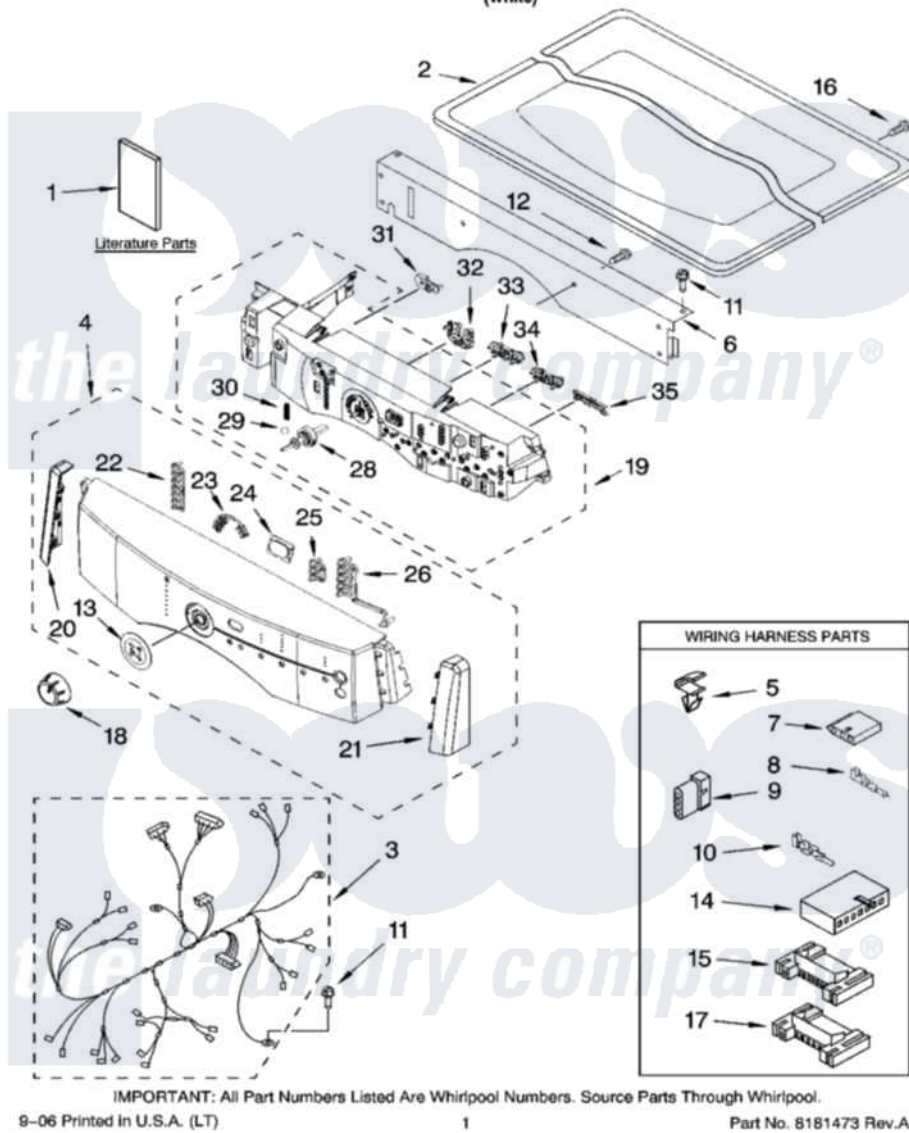

Maytag MED9600SQ 01 - TOP AND CONSOLE PARTS

TOP AND CONSOLE PARTS

For Models: MED9600SQ0
(White)

Electric Dryer

Maytag Residential Maytag MED9600SQ0 Dryer Parts Parts Diagram 01 - TOP AND CONSOLE PARTS

[Click on the part number to view part](#)

Item	Original Part Number	Replaced By	Status	Part Description
1	W10099070		Not Available	Use & Care Guide
"	8563816		Not Available	Tech Sheet
"	W10099080		Not Available	Guide, Quick Start
2	3980634	W10117263		Top
3	8529983	8576530		Harness, Main
4	W10100388	W10100389		Panel-Control
5	3394427			Clip-Harness
6	8519271			Bracket, Console
7	353424			Plug, Terminal
8	94614			Terminal
9	3936144			Do-It-Yourself Repair Manuals
10	94613	596797		Terminal
11	3390647	488729		Screw
12	488886	488787		Screw
13	8542690			Bezel, Cycle
14	3936150			Connector, 7-Circuit

15	3395683	Receptacle, Multi-Terminal
16	8281225	Screw, 8-18 X 1/2
17	2203186	Connector, 5-Circuit
18	8580139	Knob, Assembly
19	8558455	User Interface
20	8562598	Endcap
21	8562597	Endcap
22	8542682	Light Indicator
23	8542683	Light Indicator
24	8542691	Lens, Display
25	8542684	Light Indicator
26	8542685	Light Indicator
28	8542717	Shaft, Cycle Selector
29	8542716	Bearing, Knob
30	8542715	Spring, Knob
31	8580140	Pushbutton,)
32	W10100390	Pushbutton,
33	8562604	Pushbutton,
34	8562605	Pushbutton,
35	8579994	Pushbutton,)