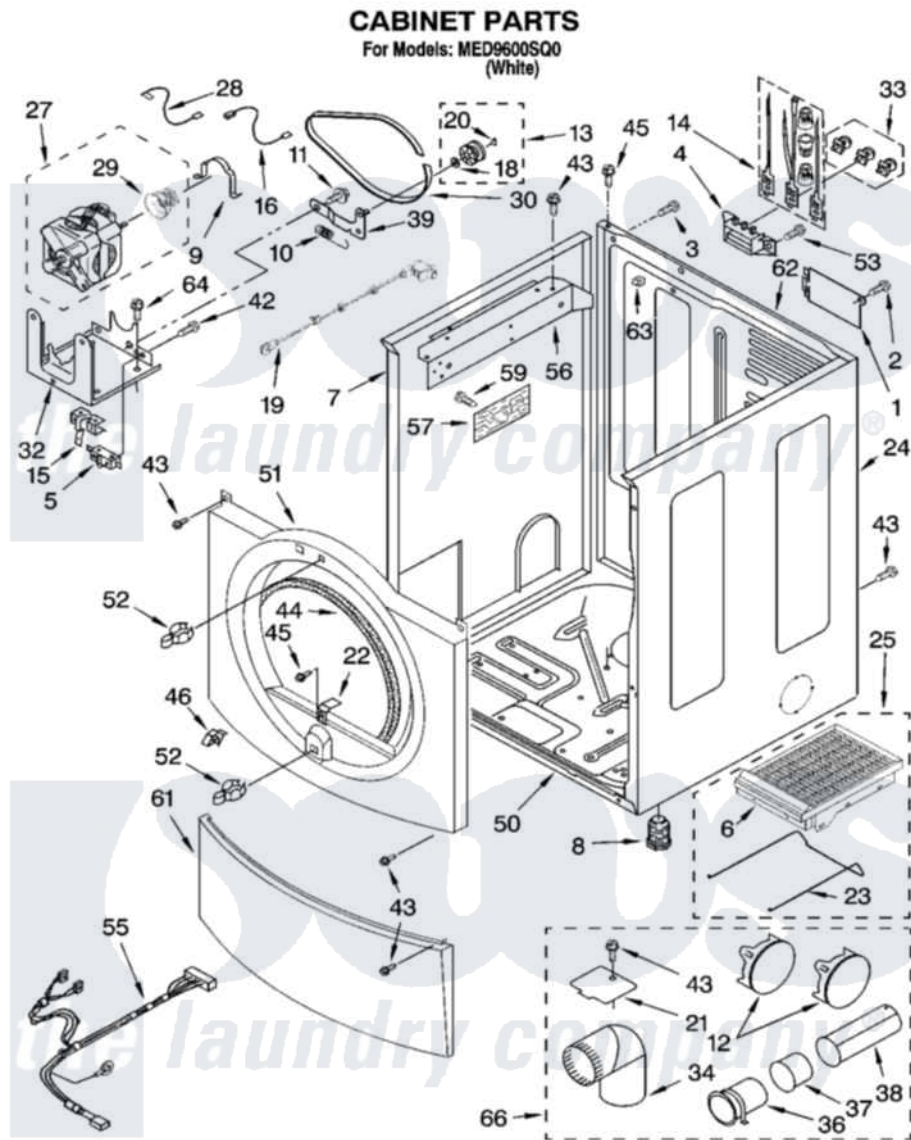

Maytag MED9600SQ 02 - CABINET PARTS

IMPORTANT: All Part Numbers Listed Are Whirlpool Numbers. Source Parts Through Whirlpool.

8181473

3

Maytag [Residential Maytag MED9600SQ0 Dryer Parts](#) Parts Diagram 02 - CABINET PARTS

[Click on the part number to view part](#)

Item	Original Part Number	Replaced By	Status	Part Description
1	8576583	W10119283		Cover, Terminal Block
2	3390814	90767		Screw, 8A X 3/8 HeX Washer Head Tapping
3	697776	4331106		Screw, No.10-32 X 7/16
4	3397659			Block, Terminal
5	3394881	279782		Switch-Lid
6	8521959	W10121663		Dryer Rack
7	8578437	W10117272		Panel
8	3392100	49621		Feet-Leveling
"	279810			Foot-Optional
9	660658			Clamp, Motor Mounting 343481 685441
10	3387374			Spring, Idler
11	3389420			Retainer-Idler 1/4-20 X 1/16
12	697750	W10470674		Dryer Exhaust Kit
"	8557570			Plug, Multivent
"	3388309	W10470674		Dryer Exhaust Kit