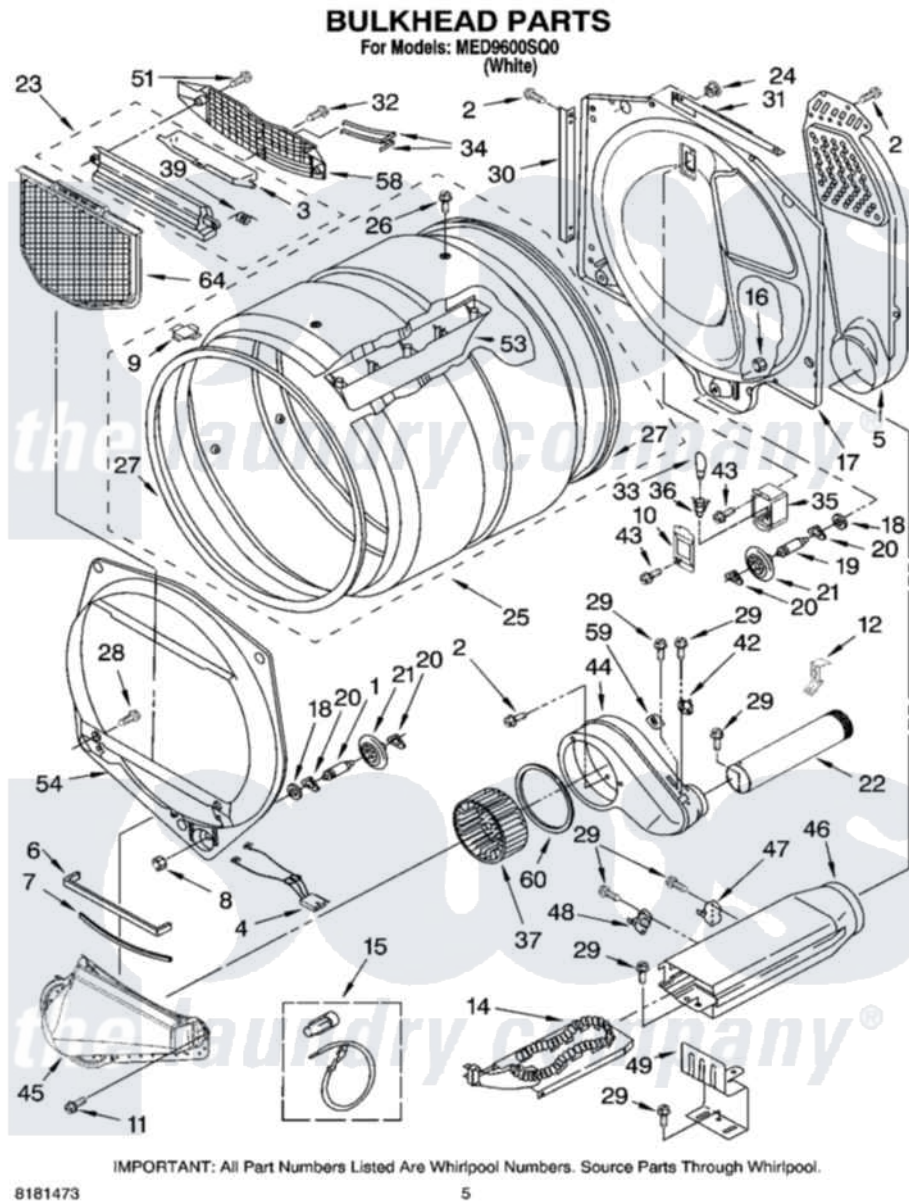

Maytag MED9600SQ0 03 - BULKHEAD PARTS

Maytag [Residential Maytag MED9600SQ0 Dryer Parts](#) Parts Diagram 03 - BULKHEAD PARTS
Click on the part number to view part

Item	Original Part Number	Replaced By	Status	Part Description
1	8575324	W10359271		Shaft, Drum Roller Threads
2	3390647	488729		Screw
3	3394984	8563758		Door, Lint Screen
4	3406653			Harness, Sensor
5	697354	3387911		Duct-Air
6	697813			Seal, Outlet Housing
7	697814	697813		Seal, Outlet Housing
8	3934666	W10080210		Nut, 3/8 X 16
9	8066086			Plug, Drum Hole
10	3402841	8532165		Lens, Drum Light
11	489463			Screw, 8-18 X 1/16
12	8572105			Retainer, Toe Panel
14	3387747			Element, Heater
15	279457			Wire Kit, Terminal
16	W10001120	W10080190		Nut, 3/8-16
17	8520836			Bulkhead, Rear

18	3387459	W10080960	Washer, Support
19	8575325	W10359272	Shaft, Roller Drum Threads
20	690997		Washer, Thrust
21	8536973	W10314173	Support
22	8563745	279936	Kit-Exhst
23	3394985	8563755	Housing, Outlet Assembly
24	8529007		Plug, Rear Bulkhead
25	697282	W10113138	Complete Drum Assembly
26	W10109200		Screw, Baffle Mounting
27	697694	280114	Seal
28	695240	488729	Screw
29	8533971	90767	Screw, 8A X 3/8 HeX Washer Head Tapping
30	8519221	W10118335	Channel Bracket, Rear Bulkhead
31	8571651	W10118337	Bracket-Bulkhead Upper Mounting
32	3357011	308685	Side Trim)
33	3406124	22002263	Lamp
34	3387223		Electrode, Sensor
35	3977373		Bracket, Drum Light
36	3403634	W10136369	Socket, Drum Light Assembly
37	697772		Wheel, Blower
39	3394986		Spring, Lint Screen Door
42	8577274		Thermostat 295F
43	487909	488729	Screw
44	8544362	W10119255	Housing, Blower
45	8066168	W10128606	Duct-Lint
46	3392537		Box, Heater
47	8318314	279973	Kit, Thermal Cut-Off
48	3391914		Thermostat 295 F
49	8066099		Bracket, Heater Box
51	3387230		Screw, 10-16 X 13/16
53	697693	W10113136	Baffle, Drum
54	8519245	W10136455	Bulkhead
58	8299979		Grill, Outlet Screen Door
59	3392519		Thermal Limiter
60	697770		Seal, Cover Plate Blower Housing
64	8066170	W10120998	Screen