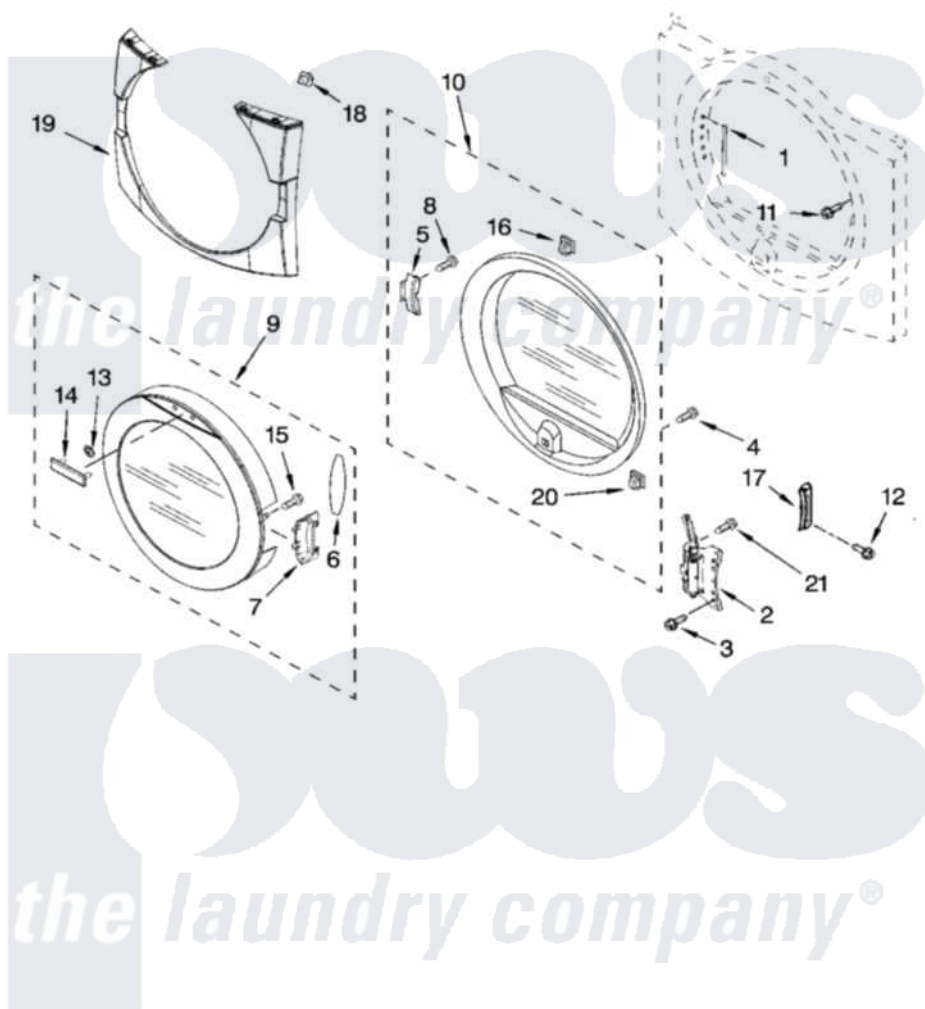

Maytag MED9600SQ0 04 - DOOR PARTS, OPTIONAL PARTS (NOT INCLUDED)

DOOR PARTS
For Models: MED9600SQ0
(White)

IMPORTANT: All Part Numbers Listed Are Whirlpool Numbers. Source Parts Through Whirlpool.

8181473

7

Maytag [Residential Maytag MED9600SQ0 Dryer Parts](#) Parts Diagram 04 - DOOR PARTS, OPTIONAL PARTS (NOT INCLUDED)

[Click on the part number to view part](#)

Item	Original Part Number	Replaced By	Status	Part Description
1	8066209	8563855		Label, Hinge Hole
2	W10111141	280200		Hinge
3	342043	486146		Screw
4	9742177			Screw, 8-18 X .625
5	8529539			Bracket, Handle
6	8541011		Not Available	Pad, Door Handle
7	W10100381			Handle, Door
8	3393008	308685		Side Trim)
9	W10100383			Door And Window Assembly
10	8557501			Inner Door Assembly
11	3357011	308685		Side Trim)
12	3400859			Screw, Grounding
13	8558182	2004333		Nut
14	W10098820			Medallion
15	8533957			Screw, 10-16 X 1/2