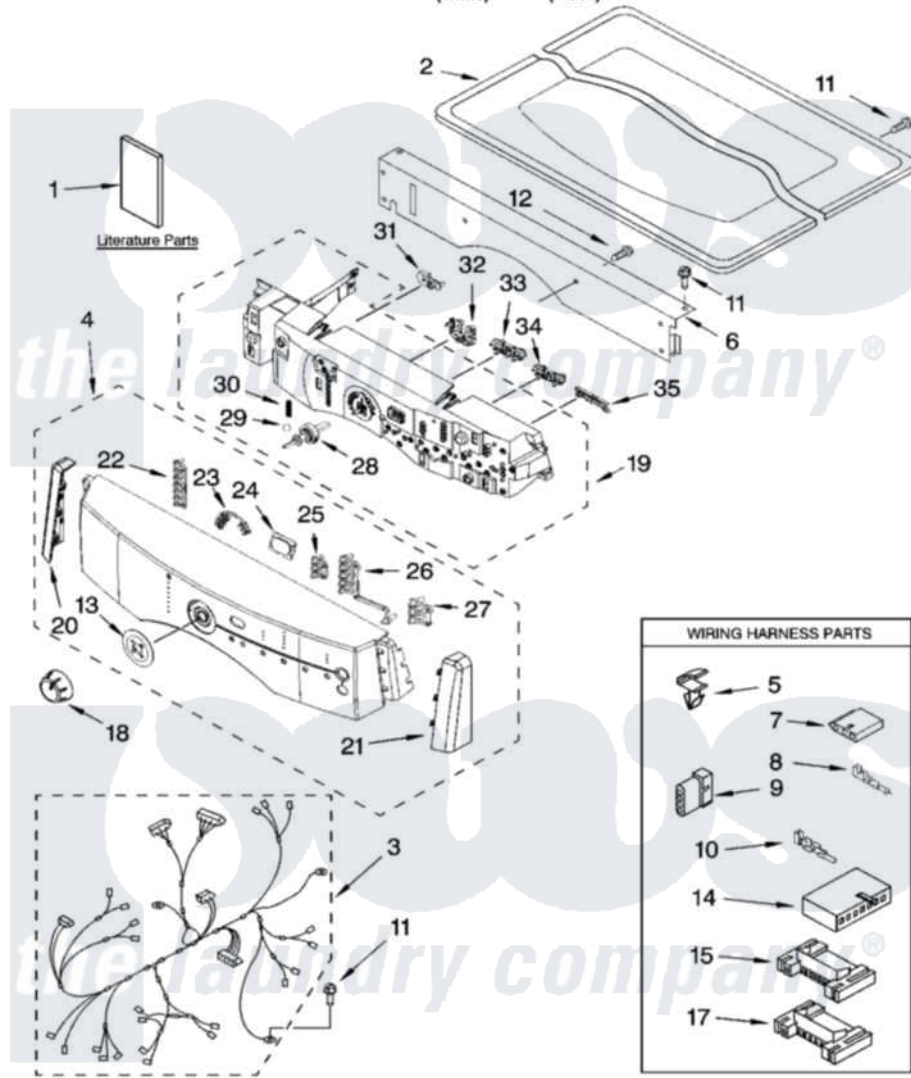

# Maytag MED9700SQ0 01 - TOP AND CONSOLE PARTS

**MAYTAG**

## TOP AND CONSOLE PARTS

ELECTRIC DRYER

For Models: MED9700SQ0, MED9700SB0  
(White) (Black)

1-08 PRINTED IN U.S.A. (L.T.)

1

Part No. 8181446 Rev. C

Maytag Residential Maytag MED9700SQ0 Dryer Parts Parts Diagram 01 - TOP AND CONSOLE PARTS  
Click on the part number to view part

Item	Original Part Number	Replaced By	Status	Part Description
1	W10150616		Not Available	Use & Care Guide
"	8563816		Not Available	Tech Sheet
"	W10099080		Not Available	Guide, Quick Start
2	8519251	<a href="#">W10117263</a>		Top
"	8579997	<a href="#">W10192490</a>		Top
3	<a href="#">8576530</a>			Harness, Main
4	W10098940	<a href="#">W10098950</a>		Panel-Control
"	W10098960	<a href="#">W10098970</a>		Panel-Control
5	<a href="#">3394427</a>			Clip-Harness
6	<a href="#">8519271</a>			Bracket, Console
7	<a href="#">353424</a>			Plug, Terminal
8	<a href="#">94614</a>			Terminal
9	<a href="#">3936144</a>			Do-It-Yourself Repair Manuals
10	94613	<a href="#">596797</a>		Terminal
11	3390647	<a href="#">488729</a>		Screw
12	488886	<a href="#">488787</a>		Screw