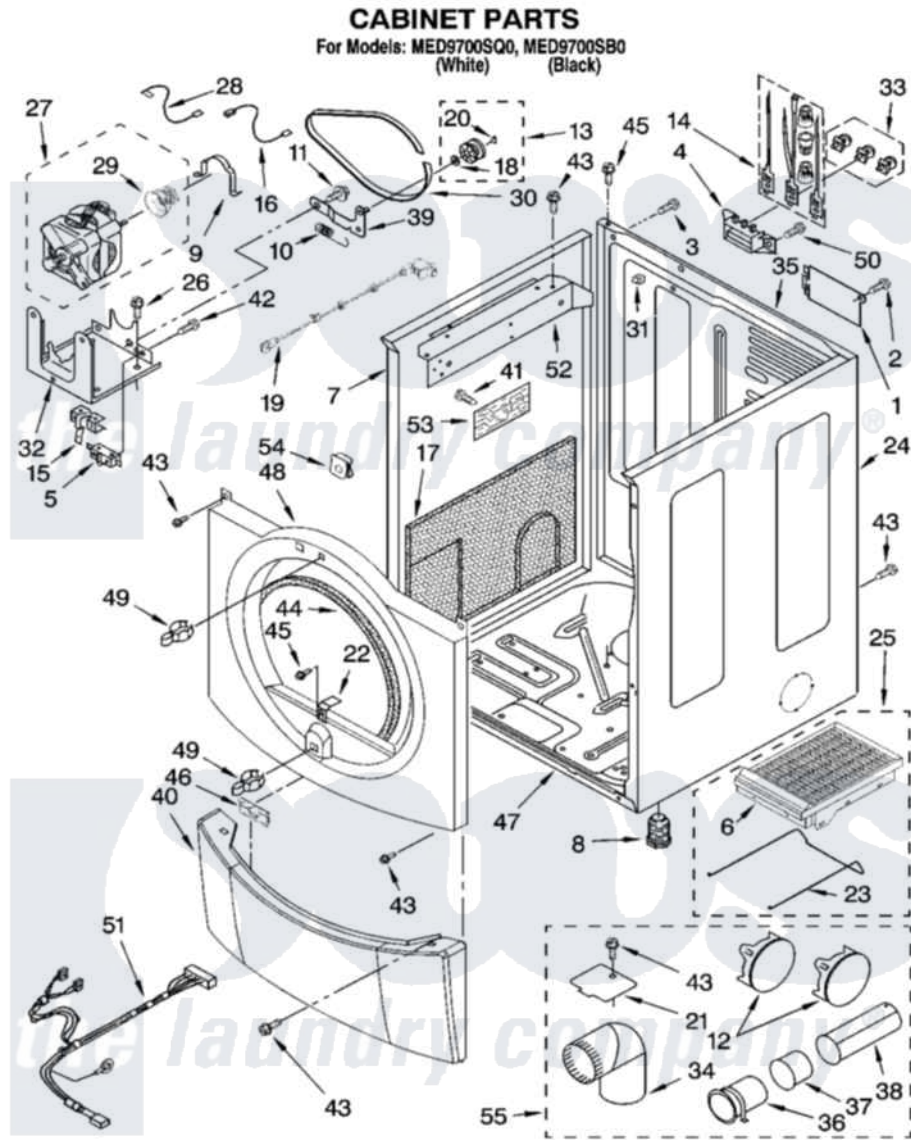

Maytag MED9700SQ 02 - CABINET PARTS

8181446

3

Maytag [Residential Maytag MED9700SQ0 Dryer Parts](#) Parts Diagram 02 - CABINET PARTS
Click on the part number to view part

Item	Original Part Number	Replaced By	Status	Part Description
1	8576583	W10119283		Cover, Terminal Block
2	3390814	90767		Screw, 8A X 3/8 HeX Washer Head Tapping
3	8533974	4331106		Screw, No.10-32 X 7/16
4	3397659			Block, Terminal
5	3394881	279782		Switch-Lid
6	8521959	W10121663		Dryer Rack
7	W10138989	W10117272		Panel
"	W10138996	W10117282		Panel
8	3392100	49621		Feet-Leveling
"	279810			Foot-Optional
9	660658			Clamp, Motor Mounting 343481 685441
10	3387374			Spring, Idler
11	3389420			Retainer-Idler 1/4-20 X 1/16
12	697750	W10470674		Dryer Exhaust Kit
"	8557570			Plug, Multivent