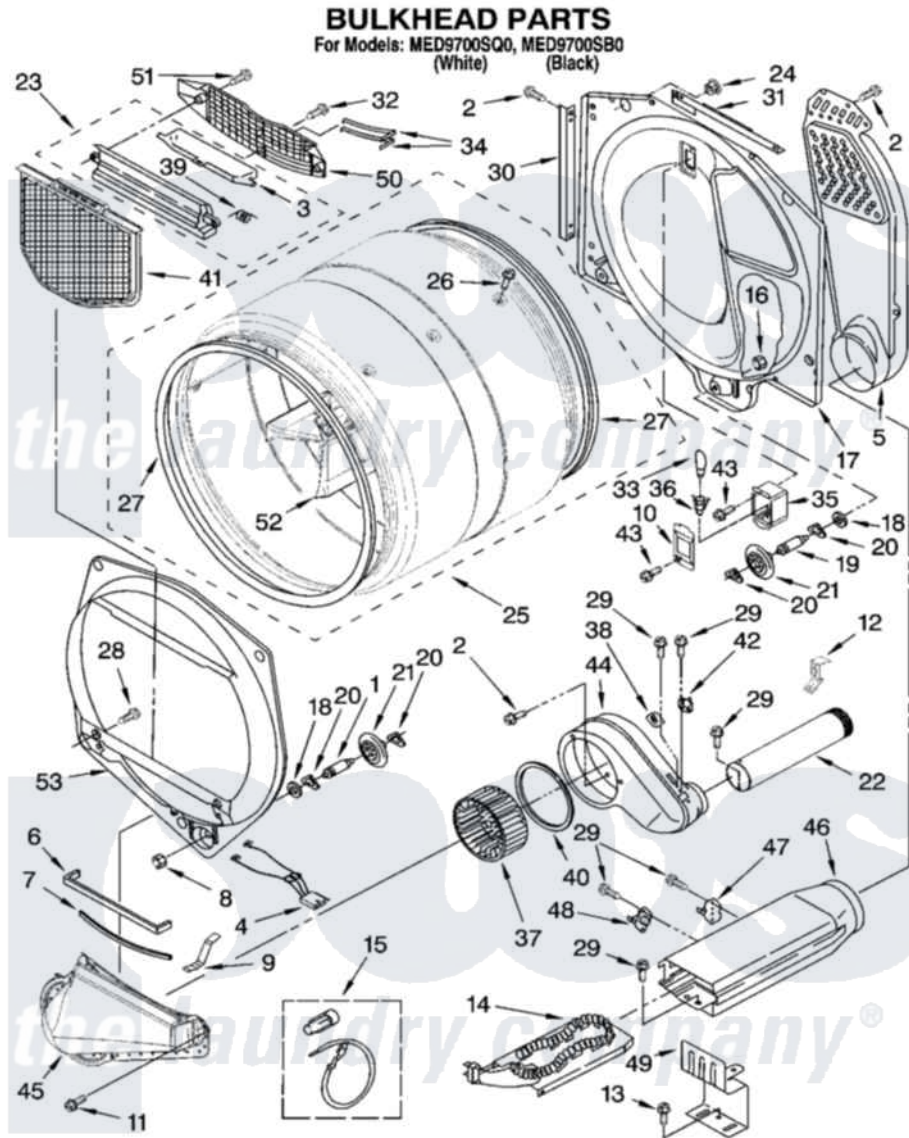

Maytag MED9700SQ0 03 - BULKHEAD PARTS

8181446

5

Maytag [Residential Maytag MED9700SQ0 Dryer Parts](#) Parts Diagram 03 - BULKHEAD PARTS
Click on the part number to view part

Item	Original Part Number	Replaced By	Status	Part Description
1	8575324	W10359271		Shaft, Drum Roller Threads
2	3390647	488729		Screw
3	3394984	8563758		Door, Lint Screen
4	3406653			Harness, Sensor
5	697354	3387911		Duct-Air
6	697813			Seal, Outlet Housing
7	697814	697813		Seal, Outlet Housing
8	3934666	W10080210		Nut, 3/8 X 16
9	8066208			Clip-Exhaust
10	3402841	8532165		Lens, Drum Light
11	489463			Screw, 8-18 X 1/16
12	8572105			Retainer, Toe Panel
13	90767			Screw, 8A X 3/8 HeX Washer Head Tapping
14	3387747			Element, Heater
15	279457			Wire Kit, Terminal
16	W10001120	W10080190		Nut, 3/8-16