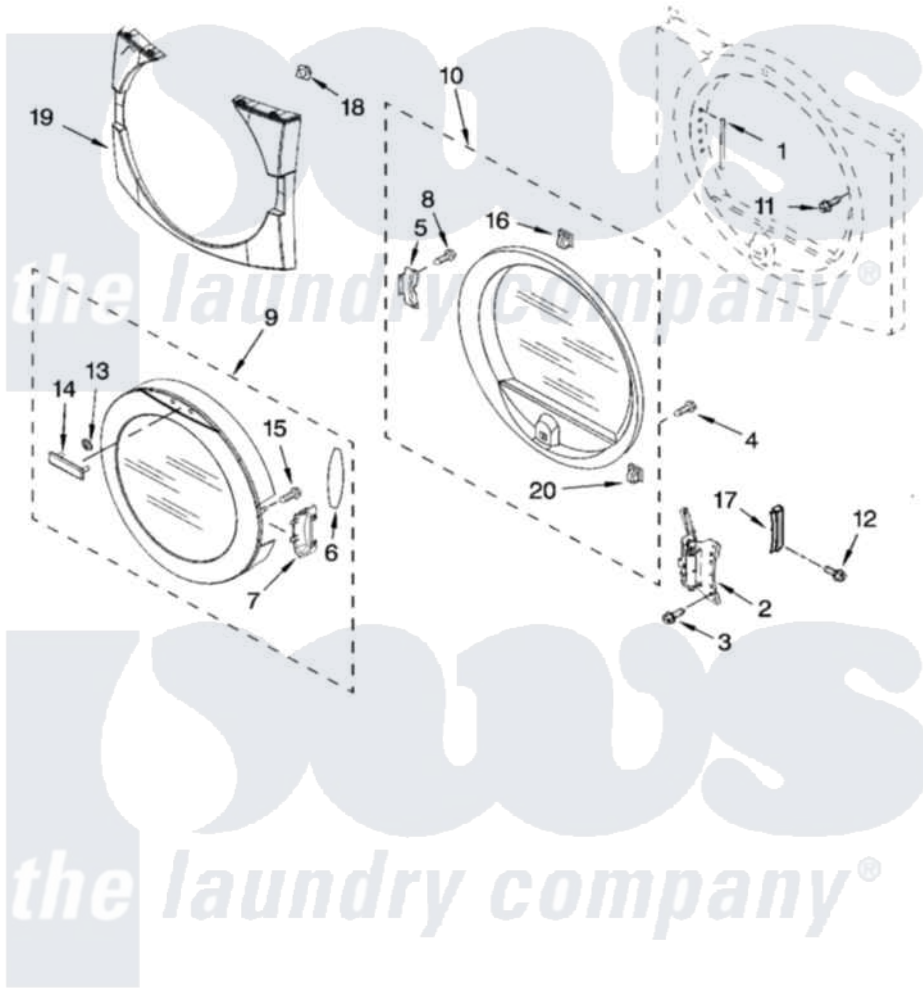

Maytag MED9700SQ0 04 - DOOR PARTS, OPTIONAL PARTS (NOT INCLUDED)

DOOR PARTS
 For Models: MED9700SQ0, MED9700SB0
 (White) (Black)

8181446

7

Maytag [Residential Maytag MED9700SQ0 Dryer Parts](#) Parts Diagram 04 - DOOR PARTS, OPTIONAL PARTS (NOT INCLUDED)

[Click on the part number to view part](#)

Item	Original Part Number	Replaced By	Status	Part Description
1	8563855			Label, Hinge Hole
2	W10111141	280200		Hinge
3	W10159996			Screw, 10-24 X 25/64
4	9742177			Screw, 8-18 X .625
5	8529539			Bracket, Handle
6	8541011		Not Available	Pad, Door Handle
7	W10133974			Handle, Door
"	8557268			Handle, Door
8	3393008	308685		Side Trim)
9	W10133985			Door And Window Assembly
"	W10098830			Door And Window Assembly
10	8557501			Inner Door Assembly
11	355515			Screw, 8-18 X 11/16
12	3400859			Screw, Grounding
13	8558182	2004333		Nut

14	W10116209		Medallion
15	8533957		Screw, 10-16 X 1/2
16	690081	279570	Latch
17	8566486		Cover-Hinge, Rotating
"	8579980		Cover-Hinge, Rotating
18	8547091	8181929	Clip, Trim
19	8562596		Trim And Clip Assembly
"	8579981		Trim And Clip Assembly
20	3389441		Door Catch Assembly
NI	72017		Paint, Touch-Up
"	4396603	W10202939	Paint, Touch-Up
"	72032		Paint, Touch-Up
"	350930		Paint, Pressurized Spray B
"	350938		Paint, Pressurized Spray B
"	786020	Not Available	PAINT, PRESSURIZED SPRAY (12 oz.) (Black)
"	BLANK	Not Available	ACCESSORY PARTS
"	8529894	346764	Kit, Hold Down
"	8522199		Accessory Parts
"	8541503		Kit, Stack Assembly
"	80047		PAINT, BULK (1 QT.) (KIT, DRYER REPAIR)