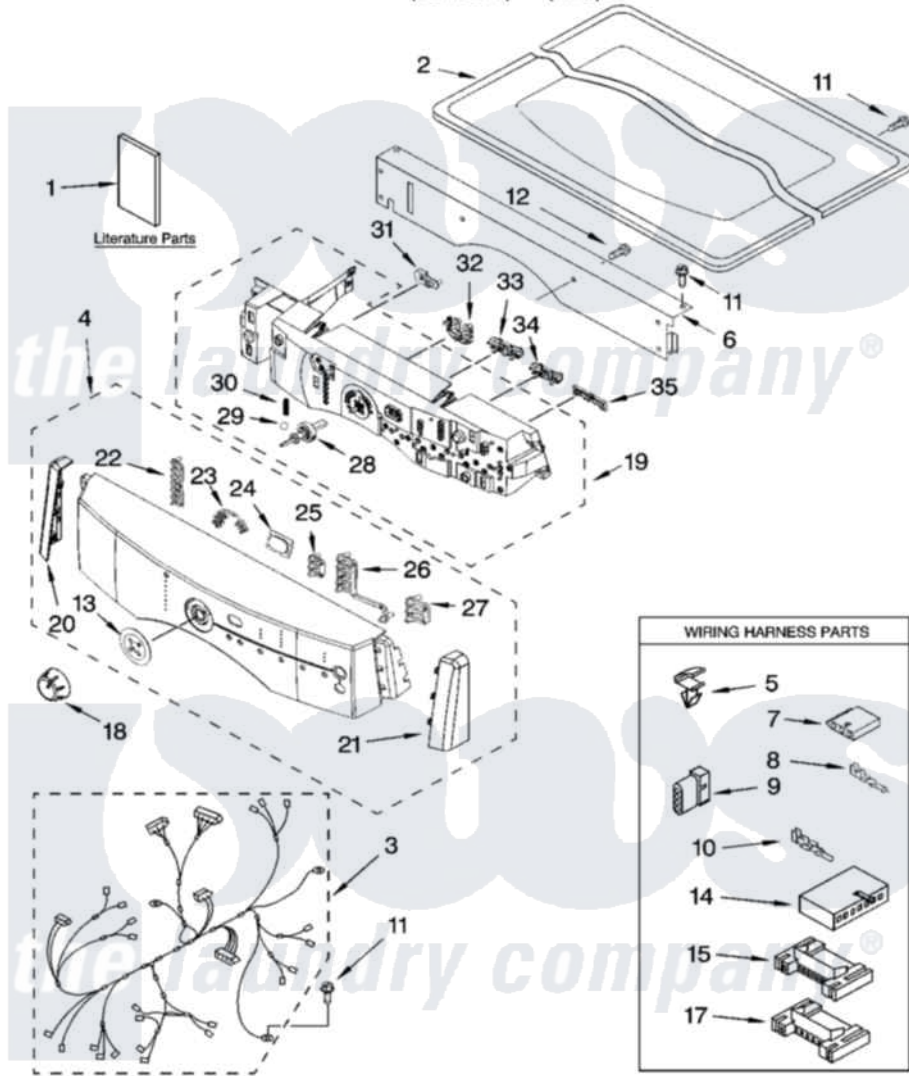

Maytag MED9800TK0 01 - TOP AND CONSOLE PARTS

TOP AND CONSOLE PARTS

ELECTRIC DRYER

For Models: MED9800TK0, MED9800TQ0
(Pacific Blue) (White)

9-07 Printed in U.S.A. (LT)

1

Part No. W10142653 Rev. B

Maytag Residential Maytag MED9800TK0 Dryer Parts Parts Diagram 01 - TOP AND CONSOLE PARTS

[Click on the part number to view part](#)

Item	Original Part Number	Replaced By	Status	Part Description
1	W10139629		Not Available	Use & Care Guide
"	8563816		Not Available	Tech Sheet
"	W10099080		Not Available	Guide, Quick Start
2	W10133996	W10165907		Top
"	3980634	W10117263		Top
3	8576530			Harness, Main
4	W10133981			Panel, Console
"	W10165026			Panel, Console
5	3394427			Clip-Harness
6	8519271			Bracket, Console
7	353424			Plug, Terminal
8	94614			Terminal
9	3936144			Do-It-Yourself Repair Manuals
10	94613	596797		Terminal
11	3390647	488729		Screw
12	488886	488787		Screw

13	8542690	Bezel, Cycle
14	3936150	Connector, 7-Circuit
15	3395683	Receptacle, Multi-Terminal
17	2203186	Connector, 5-Circuit
18	W10133964	Knob, Assembly
19	8558455	User Interface
20	W10133965	End Cap
"	8562598	Endcap
21	W10133966	End Cap
"	8562597	Endcap
22	8542682	Light Indicator
23	8542683	Light Indicator
24	8542691	Lens, Display
25	8542684	Light Indicator
26	8542685	Light Indicator
27	8542686	Light Indicator
28	8542717	Shaft, Cycle Selector
29	8542716	Bearing, Knob
30	8542715	Spring, Knob
31	W10133970	Pushbutton,
32	W10133967	Pushbutton,
33	W10133968	Pushbutton,
34	W10133969	Pushbutton,
35	W10133971	Pushbutton