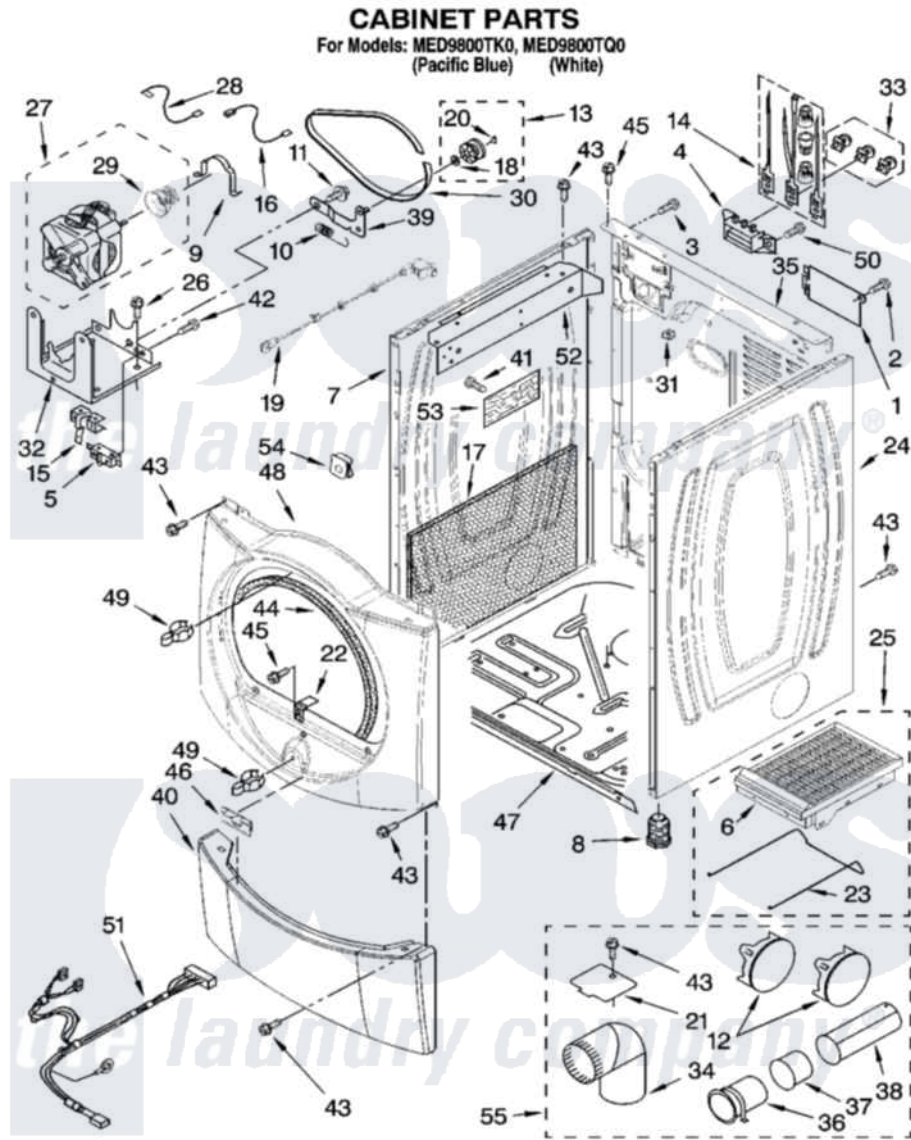

Maytag MED9800TK0 02 - CABINET PARTS

W10142653

3

Maytag [Residential Maytag MED9800TK0 Dryer Parts](#) Parts Diagram 02 - CABINET PARTS
Click on the part number to view part

Item	Original Part Number	Replaced By	Status	Part Description
1	8576583	W10119283		Cover, Terminal Block
2	3390814	90767		Screw, 8A X 3/8 HeX Washer Head Tapping
3	697776	4331106		Screw, No.10-32 X 7/16
4	3397659			Block, Terminal
5	3394881	279782		Switch-Lid
6	8521959	W10121663		Dryer Rack
7	W10138993	W10117276		Panel
"	W10138989	W10117272		Panel
8	3392100	49621		Feet-Leveling
"	279810			Foot-Optional
9	660658			Clamp, Motor Mounting 343481 685441
10	3387374			Spring, Idler
11	3389420			Retainer-Idler 1/4-20 X 1/16
12	8561800			Plug, Multivent
"	697750	W10470674		Dryer Exhaust Kit