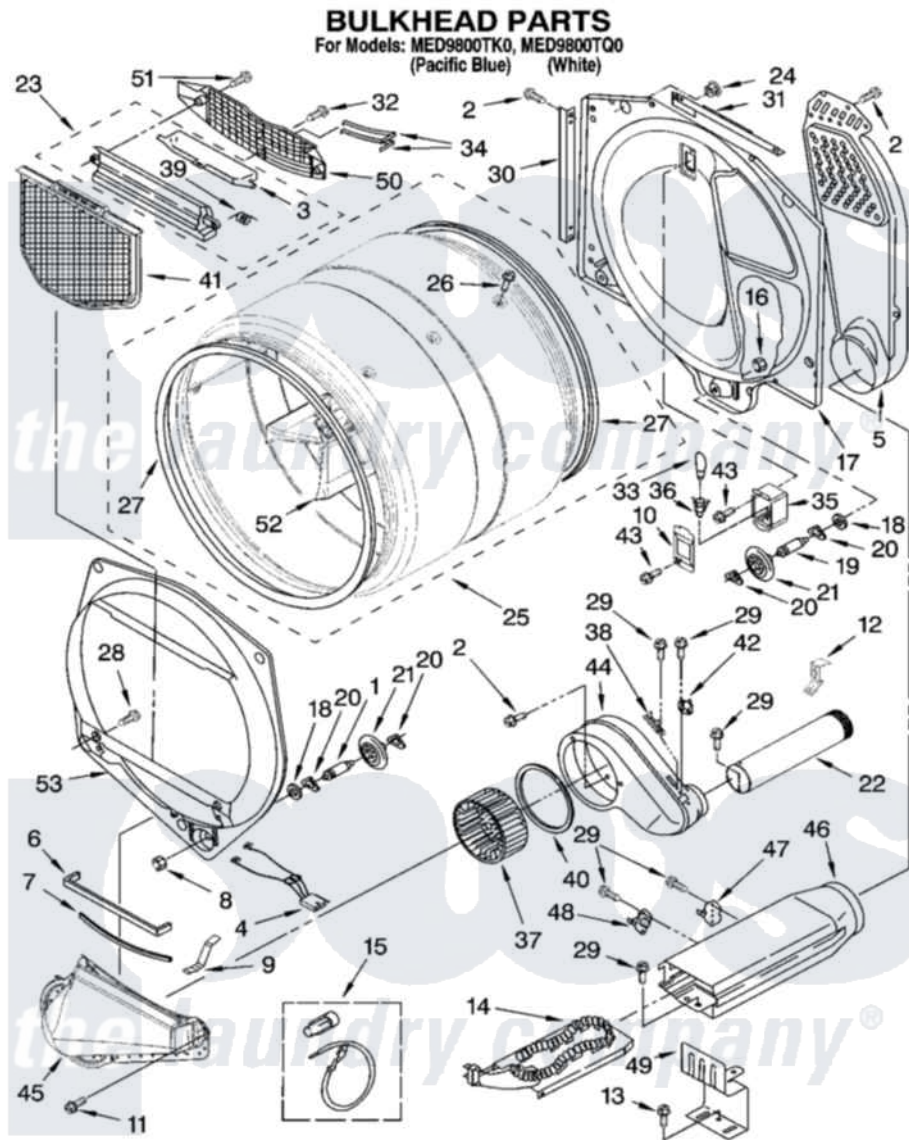

Maytag MED9800TK0 03 - BULKHEAD PARTS

W10142653

5

Maytag [Residential Maytag MED9800TK0 Dryer Parts](#) Parts Diagram 03 - BULKHEAD PARTS
Click on the part number to view part

Item	Original Part Number	Replaced By	Status	Part Description
1	8575324	W10359271		Shaft, Drum Roller Threads
2	3390647	488729		Screw
3	3394984	8563758		Door, Lint Screen
4	3406653			Harness, Sensor
5	697354	3387911		Duct-Air
6	697813			Seal, Outlet Housing
7	697814	697813		Seal, Outlet Housing
8	3934666	W10080210		Nut, 3/8 X 16
9	8066208			Clip-Exhaust
10	3402841	8532165		Lens, Drum Light
11	489463			Screw, 8-18 X 1/16
12	8572105			Retainer, Toe Panel
13	90767			Screw, 8A X 3/8 HeX Washer Head Tapping
14	3387747			Element, Heater
15	279457			Wire Kit, Terminal
16	W10001120	W10080190		Nut, 3/8-16