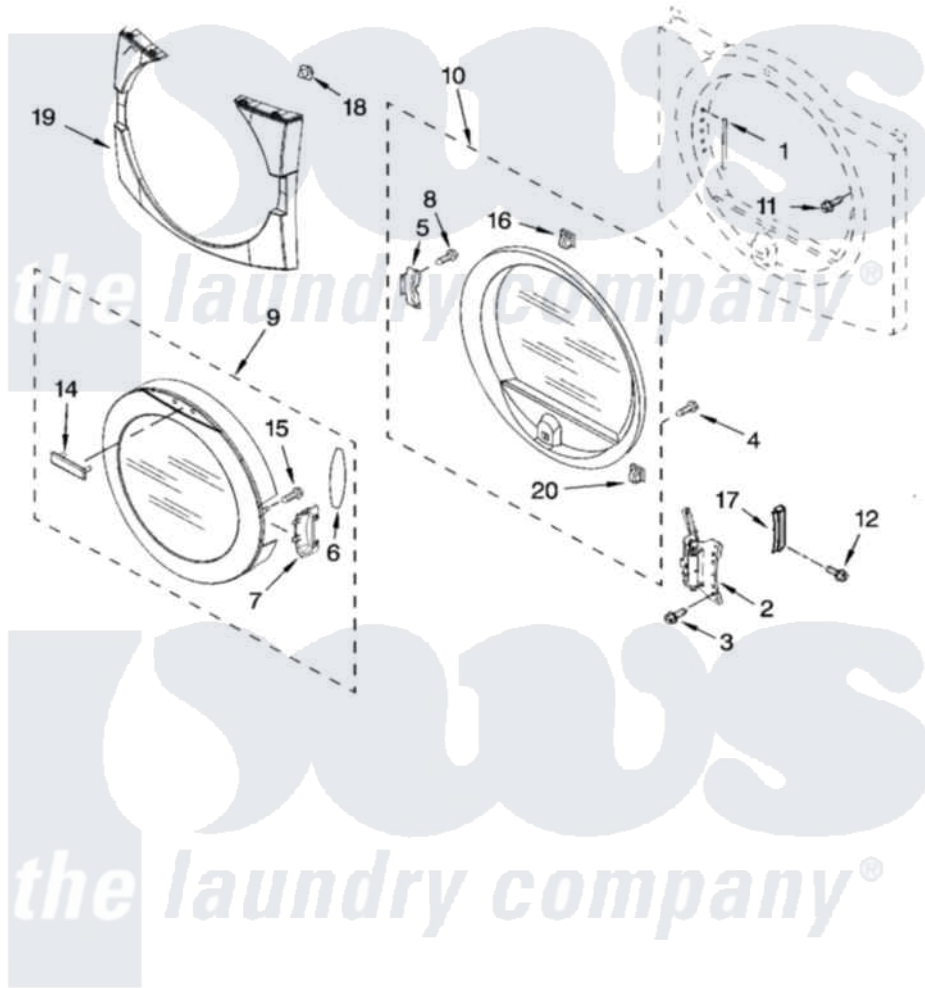

Maytag MED9800TK0 04 - DOOR PARTS, OPTIONAL PARTS (NOT INCLUDED)

DOOR PARTS
 For Models: MED9800TK0, MED9800TQ0
 (Pacific Blue) (White)

W10142853

7

Maytag [Residential Maytag MED9800TK0 Dryer Parts](#) Parts Diagram 04 - DOOR PARTS, OPTIONAL PARTS (NOT INCLUDED)

[Click on the part number to view part](#)

Item	Original Part Number	Replaced By	Status	Part Description
1	W10085230			Label, Hinge Hole Cover
2	W10111141	280200		Hinge
3	W10017850	280203		Screw-Kit
4	9742177			Screw, 8-18 X .625
5	8529539			Bracket, Handle
6	8541011		Not Available	Pad, Door Handle
7	W10133974			Handle, Door
8	3393008	308685		Side Trim)
9	W10133985			Door And Window Assembly
10	8557501			Inner Door Assembly
11	355515			Screw, 8-18 X 11/16
12	3400859			Screw, Grounding
14	W10116209			Medallion
15	8533957			Screw, 10-16 X 1/2
16	690081	279570		Latch