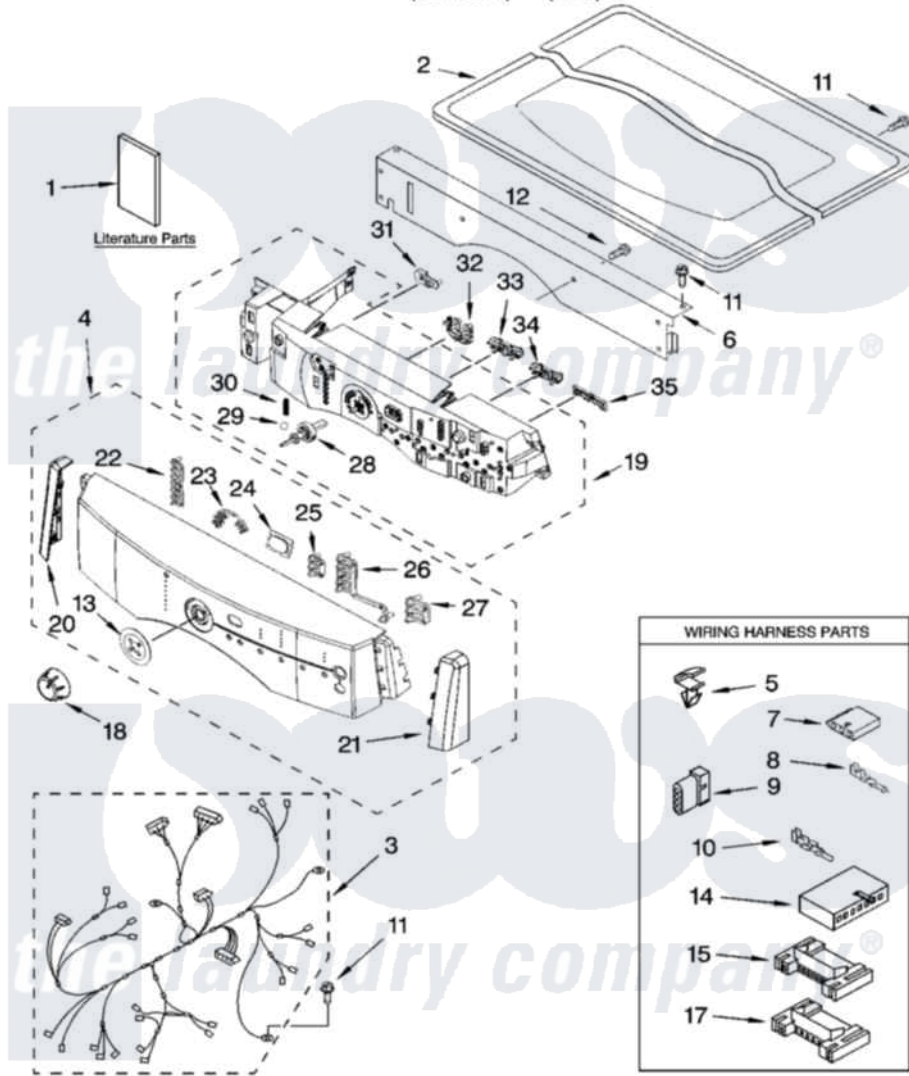

# Maytag MED9800TQ0 01 - TOP AND CONSOLE PARTS

## TOP AND CONSOLE PARTS

ELECTRIC DRYER

For Models: MED9800TK0, MED9800TQ0  
(Pacific Blue) (White)

9-07 Printed in U.S.A. (LT)

1

Part No. W10142653 Rev. B

Maytag Residential Maytag MED9800TQ0 Dryer Parts Parts Diagram 01 - TOP AND CONSOLE PARTS

[Click on the part number to view part](#)

Item	Original Part Number	Replaced By	Status	Part Description
1	W10139629		Not Available	Use & Care Guide
"	8563816		Not Available	Tech Sheet
"	W10099080		Not Available	Guide, Quick Start
2	W10133996	<a href="#">W10165907</a>		Top
"	3980634	<a href="#">W10117263</a>		Top
3	<a href="#">8576530</a>			Harness, Main
4	<a href="#">W10133981</a>			Panel, Console
"	<a href="#">W10165026</a>			Panel, Console
5	<a href="#">3394427</a>			Clip-Harness
6	<a href="#">8519271</a>			Bracket, Console
7	<a href="#">353424</a>			Plug, Terminal
8	<a href="#">94614</a>			Terminal
9	<a href="#">3936144</a>			Do-It-Yourself Repair Manuals
10	94613	<a href="#">596797</a>		Terminal
11	3390647	<a href="#">488729</a>		Screw
12	488886	<a href="#">488787</a>		Screw