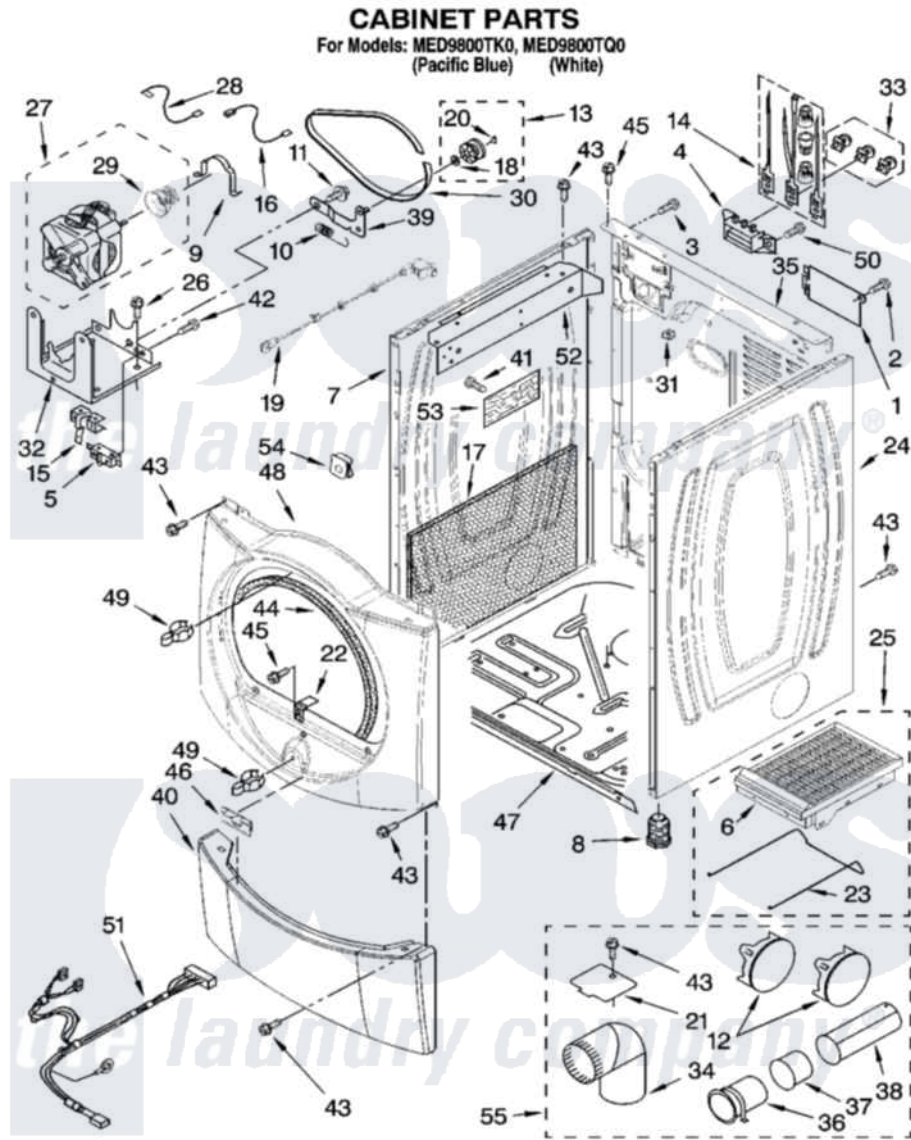

# Maytag MED9800TQ0 02 - CABINET PARTS

W10142653

3

Maytag [Residential Maytag MED9800TQ0 Dryer Parts](#) Parts Diagram 02 - CABINET PARTS  
Click on the part number to view part

Item	Original Part Number	Replaced By	Status	Part Description
1	8576583	<a href="#">W10119283</a>		Cover, Terminal Block
2	3390814	<a href="#">90767</a>		Screw, 8A X 3/8 HeX Washer Head Tapping
3	697776	<a href="#">4331106</a>		Screw, No.10-32 X 7/16
4	<a href="#">3397659</a>			Block, Terminal
5	3394881	<a href="#">279782</a>		Switch-Lid
6	8521959	<a href="#">W10121663</a>		Dryer Rack
7	W10138993	<a href="#">W10117276</a>		Panel
"	W10138989	<a href="#">W10117272</a>		Panel
8	3392100	<a href="#">49621</a>		Feet-Leveling
"	<a href="#">279810</a>			Foot-Optional
9	<a href="#">660658</a>			Clamp, Motor Mounting 343481 685441
10	<a href="#">3387374</a>			Spring, Idler
11	<a href="#">3389420</a>			Retainer-Idler 1/4-20 X 1/16
12	<a href="#">8561800</a>			Plug, Multivent
"	697750	<a href="#">W10470674</a>		Dryer Exhaust Kit