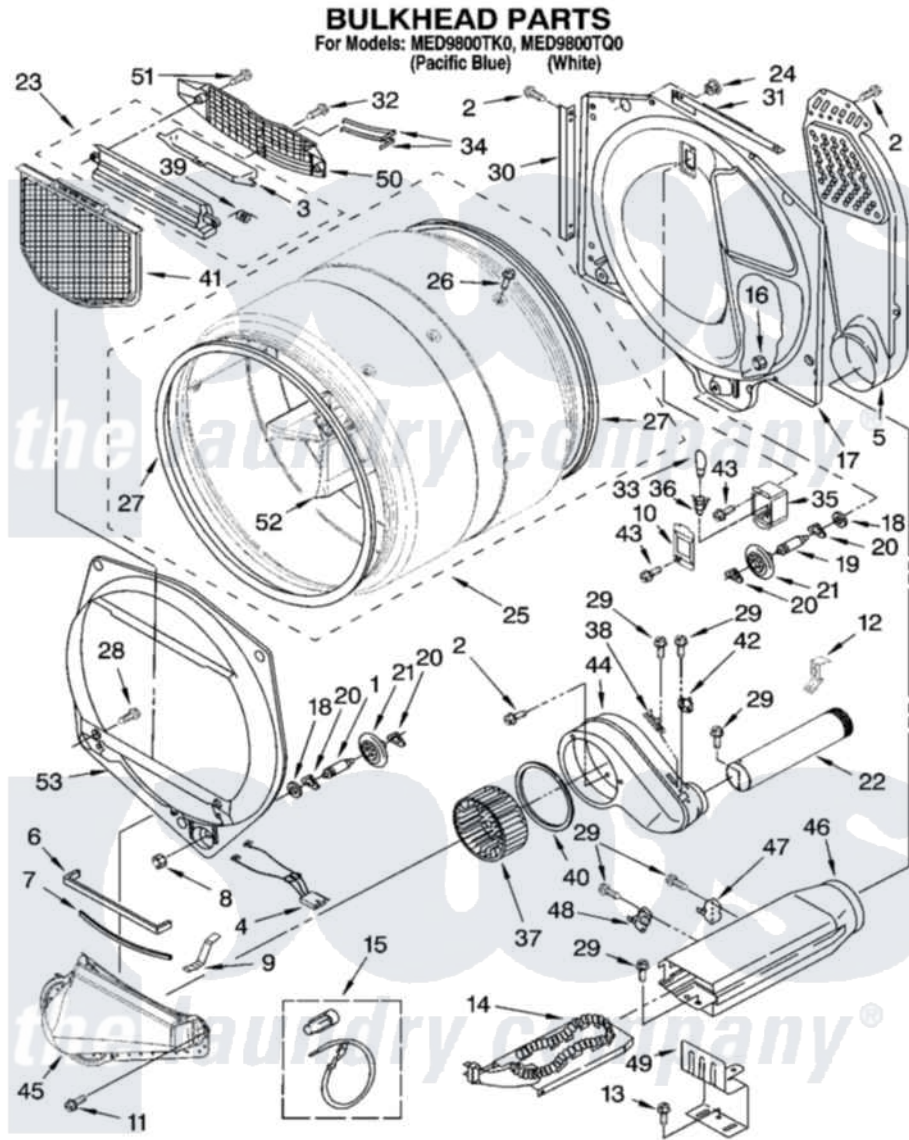

Maytag MED9800TQ0 03 - BULKHEAD PARTS

W10142653

5

Maytag [Residential Maytag MED9800TQ0 Dryer Parts](#) Parts Diagram 03 - BULKHEAD PARTS
Click on the part number to view part

Item	Original Part Number	Replaced By	Status	Part Description
1	8575324	W10359271		Shaft, Drum Roller Threads
2	3390647	488729		Screw
3	3394984	8563758		Door, Lint Screen
4	3406653			Harness, Sensor
5	697354	3387911		Duct-Air
6	697813			Seal, Outlet Housing
7	697814	697813		Seal, Outlet Housing
8	3934666	W10080210		Nut, 3/8 X 16
9	8066208			Clip-Exhaust
10	3402841	8532165		Lens, Drum Light
11	489463			Screw, 8-18 X 1/16
12	8572105			Retainer, Toe Panel
13	90767			Screw, 8A X 3/8 HeX Washer Head Tapping
14	3387747			Element, Heater
15	279457			Wire Kit, Terminal
16	W10001120	W10080190		Nut, 3/8-16