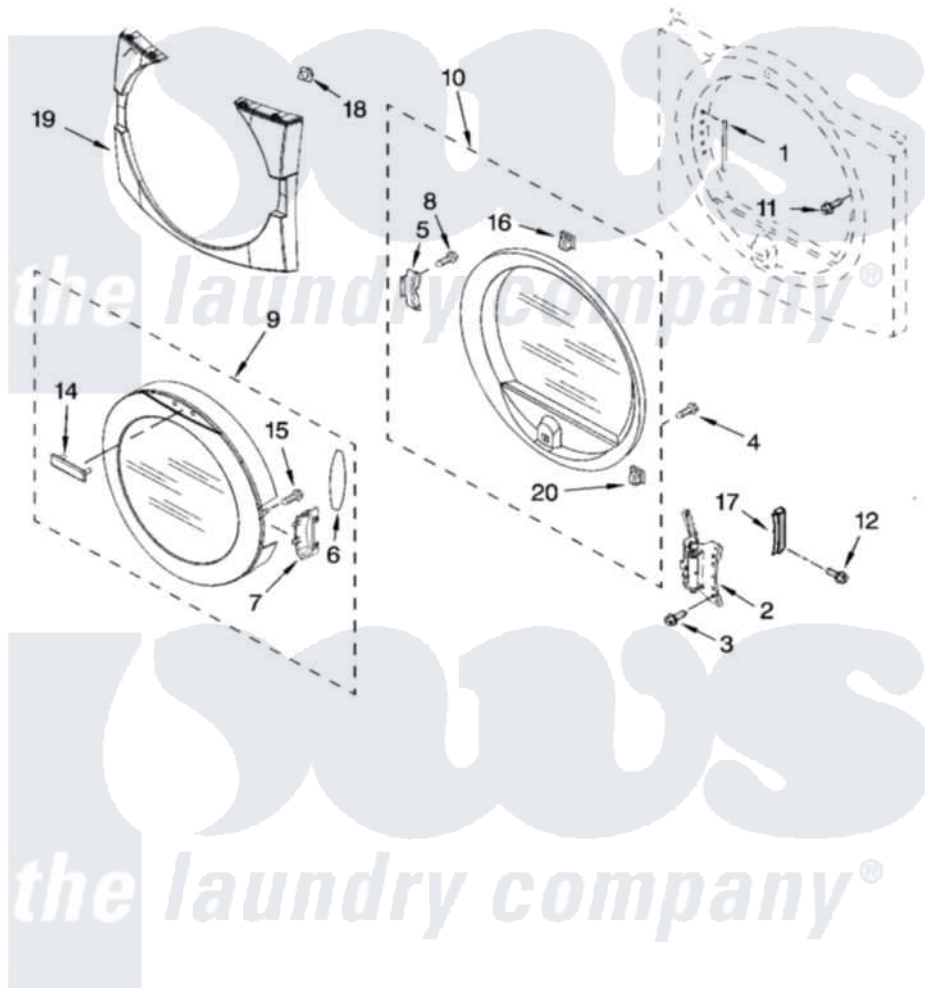

Maytag MED9800TQ0 04 - DOOR PARTS, OPTIONAL PARTS (NOT INCLUDED)

DOOR PARTS
For Models: MED9800TK0, MED9800TQ0
(Pacific Blue) (White)

W10142653

7

Maytag [Residential Maytag MED9800TQ0 Dryer Parts](#) Parts Diagram 04 - DOOR PARTS, OPTIONAL PARTS (NOT INCLUDED)

[Click on the part number to view part](#)

Item	Original Part Number	Replaced By	Status	Part Description
1	W10085230			Label, Hinge Hole Cover
2	W10111141	280200		Hinge
3	W10017850	280203		Screw-Kit
4	9742177			Screw, 8-18 X .625
5	8529539			Bracket, Handle
6	8541011		Not Available	Pad, Door Handle
7	W10133974			Handle, Door
8	3393008	308685		Side Trim)
9	W10133985			Door And Window Assembly
10	8557501			Inner Door Assembly
11	355515			Screw, 8-18 X 11/16
12	3400859			Screw, Grounding
14	W10116209			Medallion
15	8533957			Screw, 10-16 X 1/2
16	690081	279570		Latch