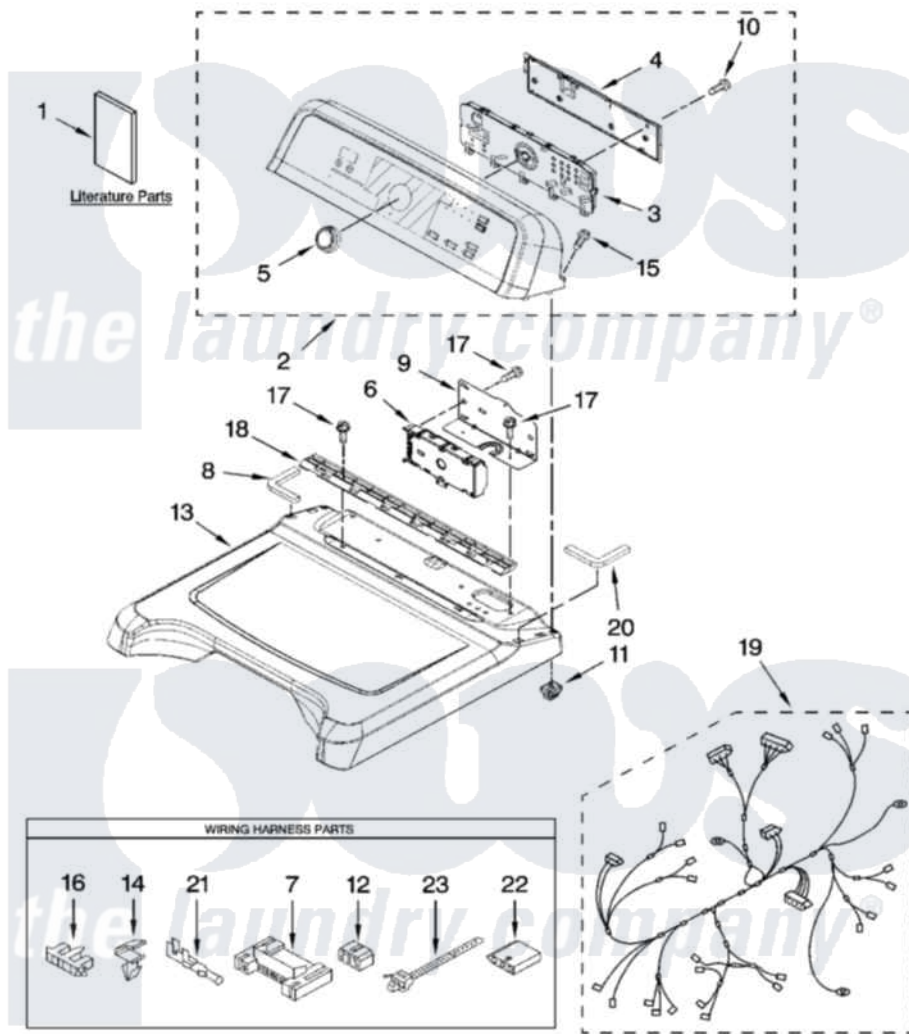

Maytag MEDB200VQ0 01 - TOP AND CONSOLE PARTS

MAYTAG

TOP AND CONSOLE PARTS

27" ELECTRIC DRYER

For Model: MEDB200VQ0
(White)

1-09 Printed in U.S.A. (LT)(bay)

1

Part No. W10248254 Rev. A

Maytag Residential Maytag MEDB200VQ0 Dryer Parts Parts Diagram 01 - TOP AND CONSOLE PARTS

[Click on the part number to view part](#)

Item	Original Part Number	Replaced By	Status	Part Description
1	W10134980		Not Available	Installation, Diagonostic Guide
"	W10200965		Not Available	Performance Tip Sheet
"	W10201170		Not Available	Guide, Quick Start
"	W10201172		Not Available	Guide, Use & Care
"	W10156733		Not Available	Tech Sheet
2	W10110298			Console Assembly
3	W10222206	W10336133		Assembly, User Interface
4	W10051124			Cover, Rear
5	W10051126			Knob Assembly
6	W10111621			Control Electronic
7	3395683			Receptacle, Multi-Terminal
8	W10219695			Foam Seal, Top
9	8563853			Bracket, Machine Controller
10	W10003770			Screw, 6-19 X 1/2
11	W10112673			Screw, Grommet
12	3347243			Block, Disconnect

13	W10111848	W10223157	Top
14	3394427		Clip-Harness
15	W10131402		Screw, 8-18 X 1.370
16	3397269		Connector, Timer
17	337686	Not Available	SCREW, 8-18 X .500
18	W10110295		Bracket, Console
19	W10111054	W10319798	Harness, Electric
20	W10219694		Foam Seal, Top
21	94614		Terminal
22	3936144		Do-It-Yourself Repair Manuals
23	3391018		Tie Cable