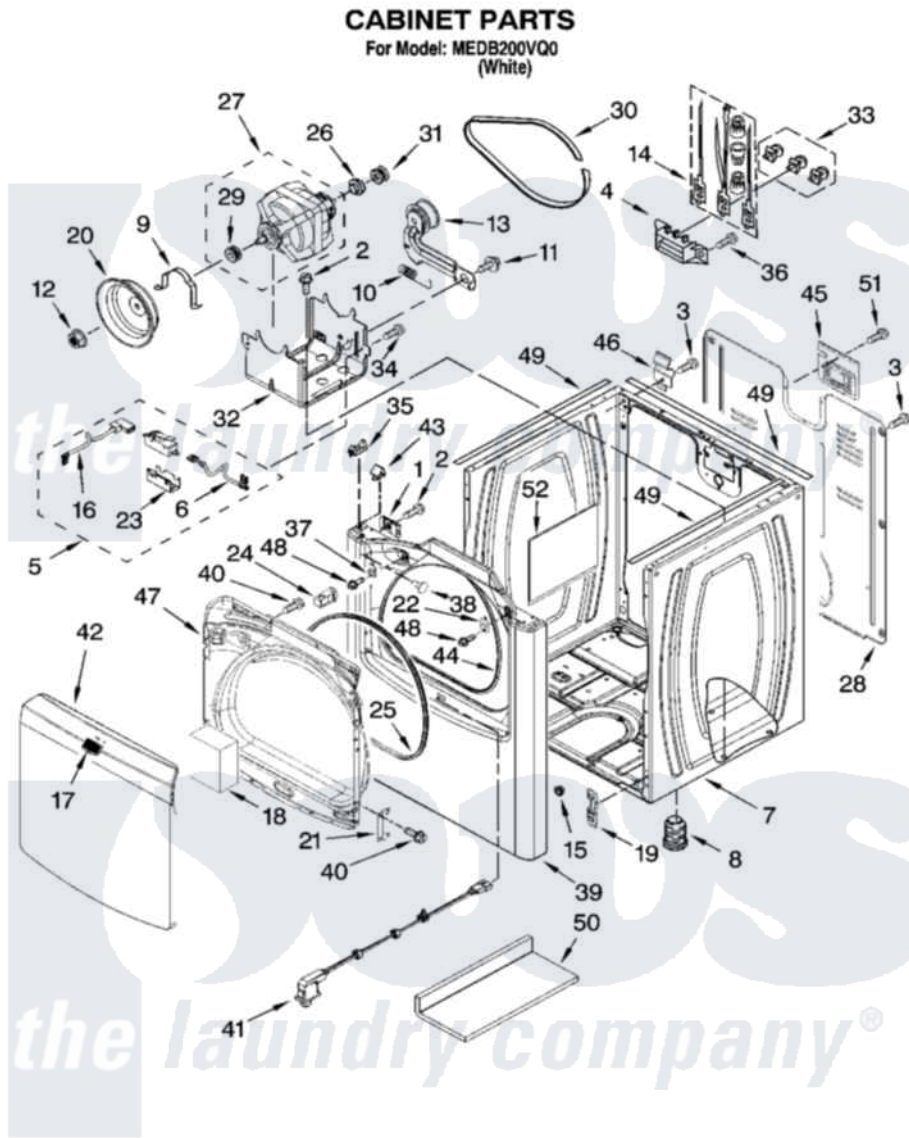

Maytag MEDB200VQ0 02 - CABINET PARTS

W10248254

3

Maytag [Residential Maytag MEDB200VQ0 Dryer Parts](#) Parts Diagram 02 - CABINET PARTS
Click on the part number to view part

Item	Original Part Number	Replaced By	Status	Part Description
1	W10007520			Clip, Ground
2	3390631			Screw, 10-16 X 3/8
3	693995			Screw, Hex Head
4	3397659			Block, Terminal
5	8564012			Switch, Assembly
6	W10167613			Wire, Belt Switch
7	W10183827	W10223154		Cabinet
8	3392100	49621		Feet-Leveling
"	279810			Foot-Optional
9	660658			Clamp, Motor Mounting 343481 685441
10	3387374			Spring, Idler
11	3389420			Retainer-Idler 1/4-20 X 1/16
12	W10001340			Nut, Fly Wheel
13	8547160			Pulley Assembly
14	279318			Terminal Tinned And Brass Panel

15	8578560		Hole, Plug
16	8539892		Wire-Motor To Belt Switch
17	W10153170		Medallion Cabinet
18	W10111867		Filler, Door
19	3394083		Clip, Front Panel
20	8576626		Wheel, Fly
21	8579717		Assembly, Hinge
22	W10111888		Plug, Strike
23	8564011		Bracket-Switch
24	W10111905		Assembly, Door Catch
25	W10215728	W10239307	Seal-Door
26	3393657		Restrainer, Belt
27	W10136932		Motor, Assembly 60 Hz
28	8558852		Panel, Rear
29	W10139247		Pulley, Blower
30	W10136934		Belt, Drive
31	W10136930		Pulley,
32	8547158		Bracket, Motor
33	279393		Terminal Block Screw Kit
34	W10002600		Screw, 6-20 X 1 1/4
35	8568303		Locator, Snap Down
36	3393008	308685	Side Trim)
37	W10111906	W10295405	Strike
38	W10144494		Plug-Hole
39	W10111883	W10312757	Panel
40	342055	488627	Screw
41	W10201785		Door Switch Assembly
42	W10111876		Door, Outer
43	8576625		Lock, Front Top
44	W10044490		Seal, Front Panel
45	W10110241		Cover, Terminal Block
46	238088	8066217	Hinge, Top
47	W10111879		Door, Inner
48	3400805		Screw, 8-18 X 3/64
49	W10226482		Foam, Seal Spill Guard
50	W10215725		Cover, Door Switch
51	697776	4331106	Screw, No.10-32 X 7/16
52	W10123956		Dampening Panel